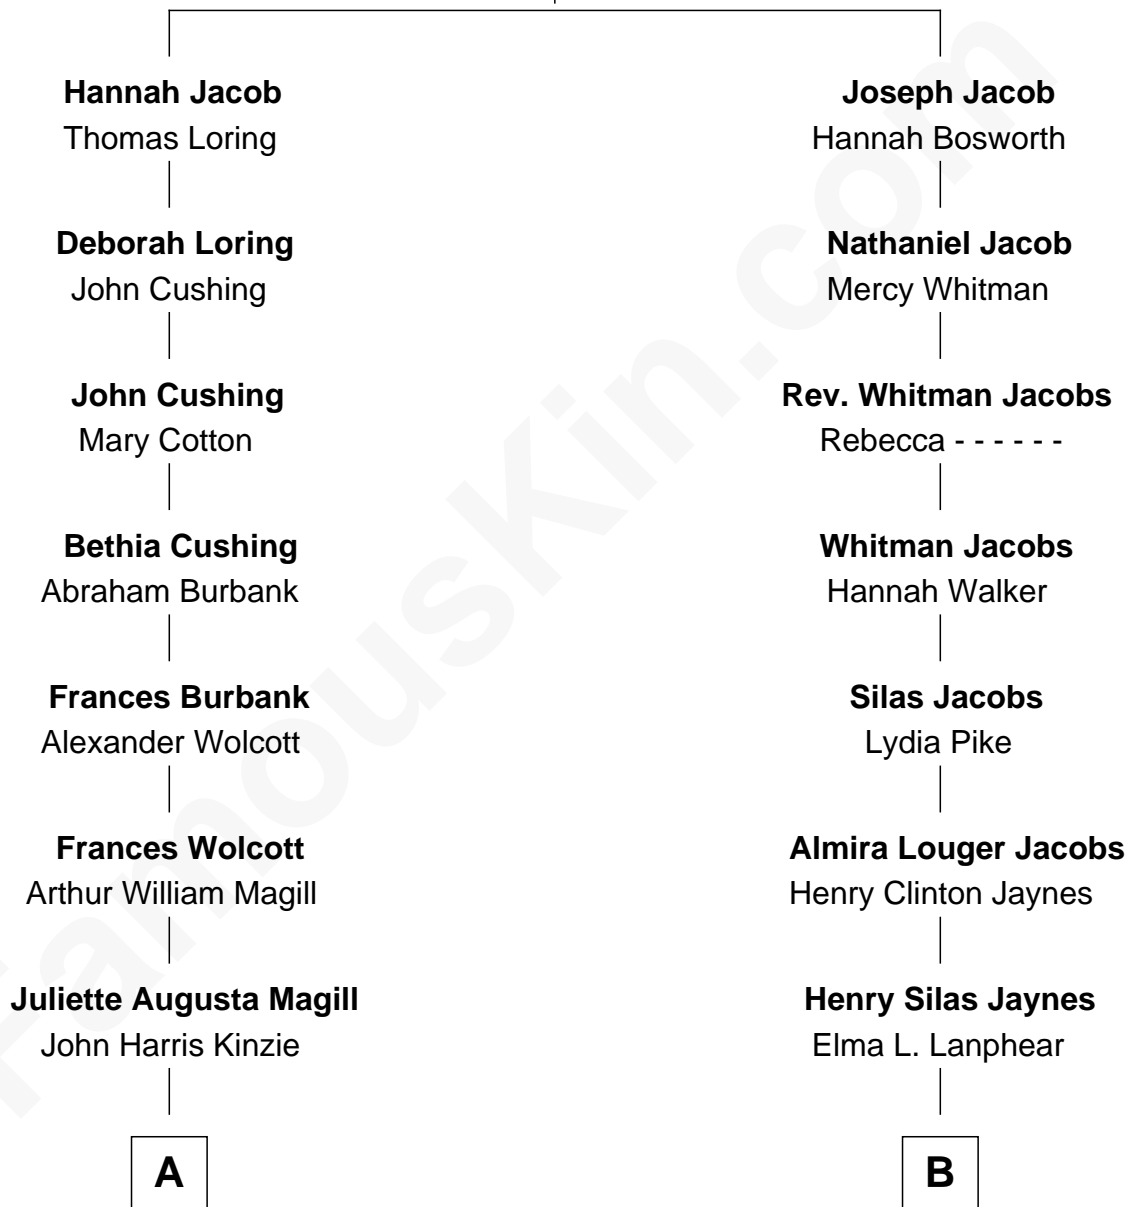

FamousKin.com
Relationship Chart of
Juliette Gordon Low
Founder of the Girl Scouts

8th cousin 2 times removed of

Bridget Fonda
Movie Actress

Nicholas Jacob
 Mary Gilman

A

Eleanor Lytle Kinzie
William Washington Gordon

Juliette Gordon Low
Founder of the Girl Scouts

B

Herberta Elma Jaynes
William Brace Fonda

Henry Jaynes Fonda
Frances Ford Seymour

Peter H. Fonda
Susan Jane Brewer

Bridget Fonda
Movie Actress