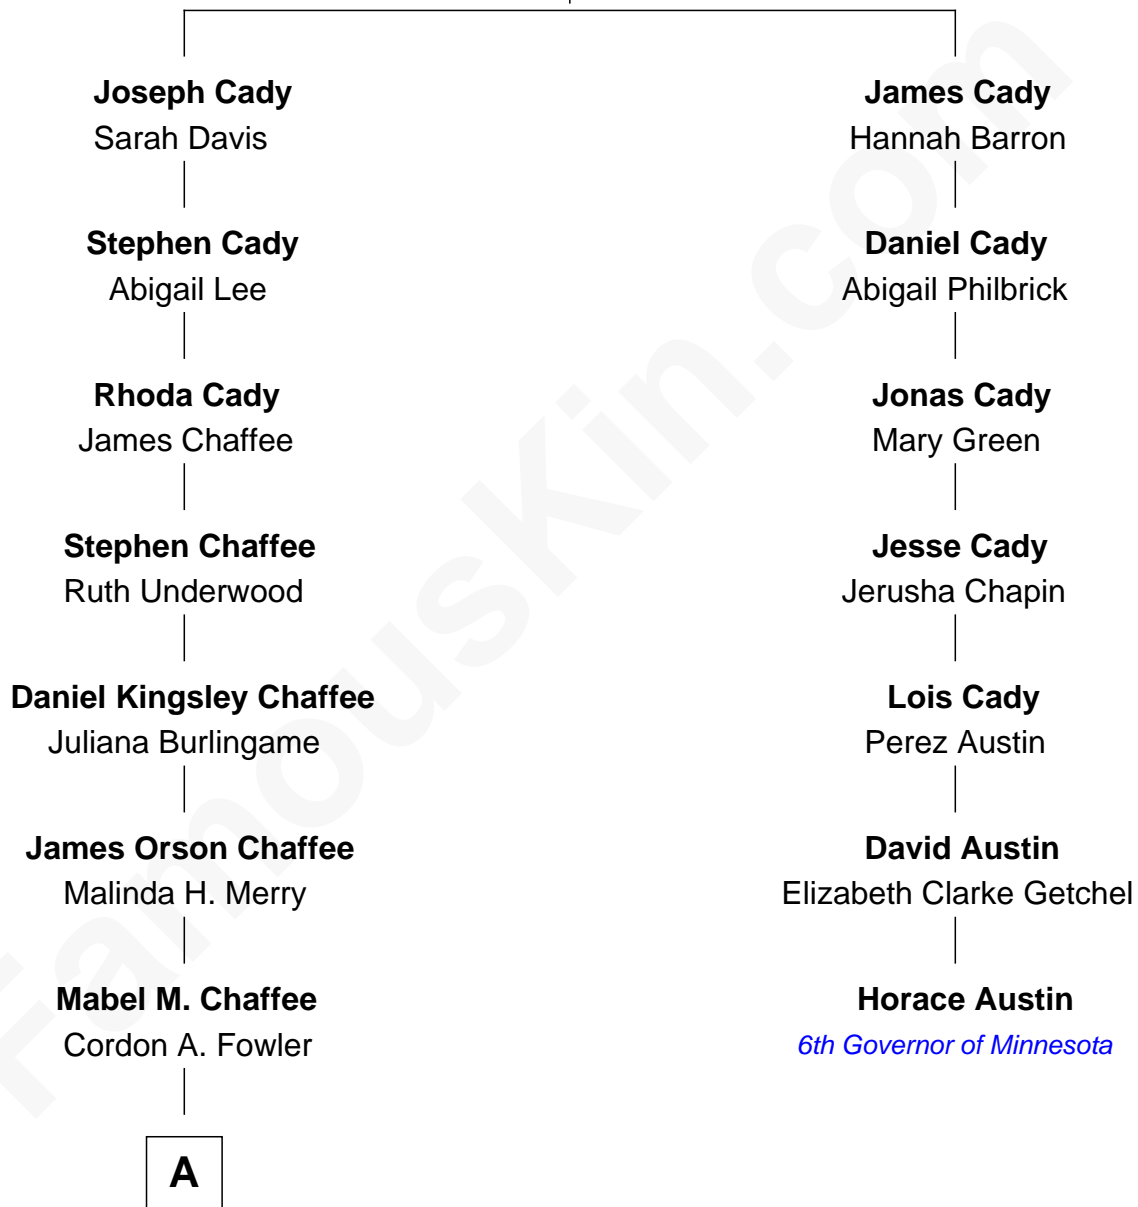

# FamousKin.com Relationship Chart of

**Kevin Spacey**

*TV and Movie Actor*

6th cousin 3 times removed of

**Horace Austin**

*6th Governor of Minnesota*

**Nicholas Cady**

Judith Knapp

**A**

—  
**Bayard C. Fowler**  
Norma Louise Spacey

—  
**Thomas Geoffrey Fowler**  
Kathleen Ann Knutson

—  
**Kevin Spacey**  
*TV and Movie Actor*

FamousKin.com