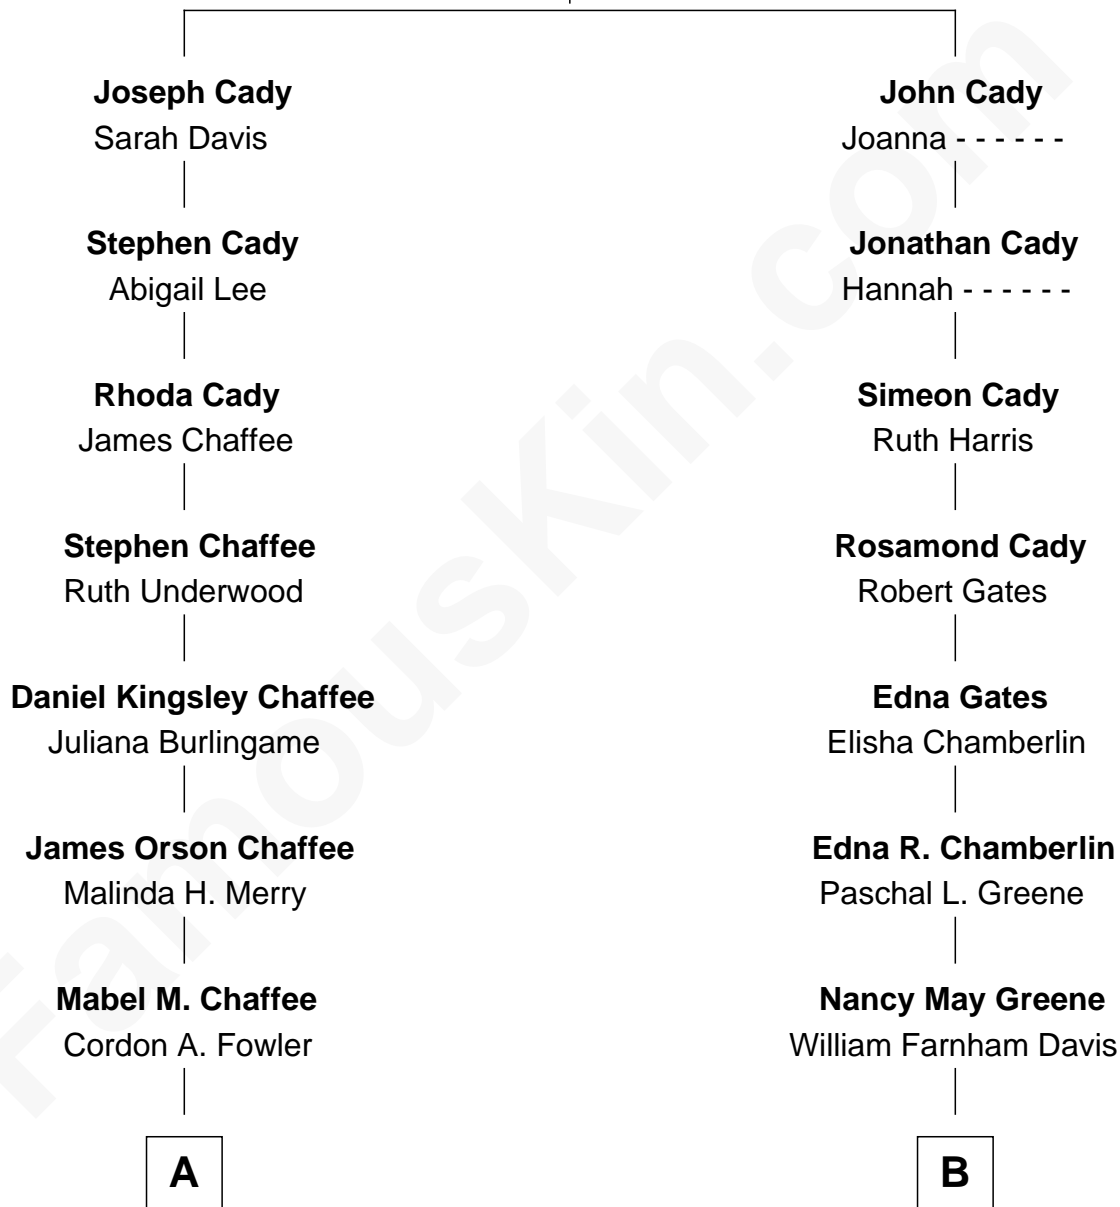

FamousKin.com Relationship Chart of

Kevin Spacey

TV and Movie Actor

9th cousin of

Geena Davis

Movie and TV Actress

Nicholas Cady

Judith Knapp

A

Bayard C. Fowler
Norma Louise Spacey

Thomas Geoffrey Fowler
Kathleen Ann Knutson

Kevin Spacey
TV and Movie Actor

B

Isaac Danforth Davis
Edna Frances Greene

William Frank Davis
Lucille Martha Cook

Geena Davis
Movie and TV Actress