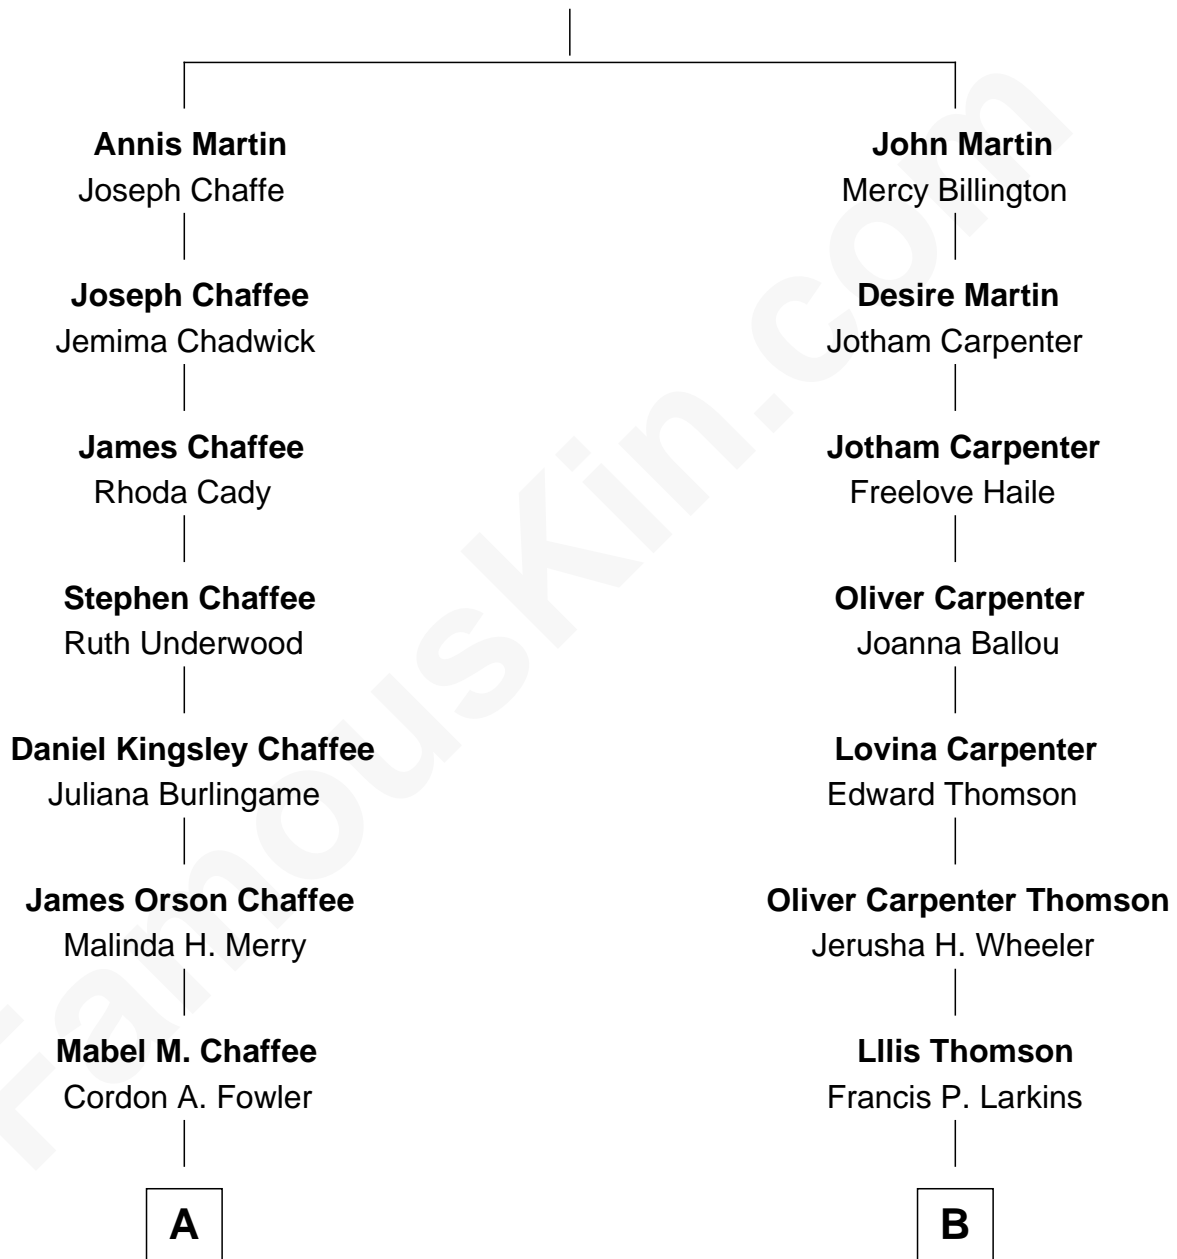

FamousKin.com Relationship Chart of

Kevin Spacey

TV and Movie Actor

9th cousin 3 times removed of

Ava Michelle

Model and Actress

Richard Martin

Elizabeth Salter

A

Bayard C. Fowler
Norma Louise Spacey

Thomas Geoffrey Fowler
Kathleen Ann Knutson

Kevin Spacey
TV and Movie Actor

B

Anna E. Larkins
Charles S. Gray

Charles Thompson Gray
Flavilla May Hunt

Ruth Marion Gray
George William Cota