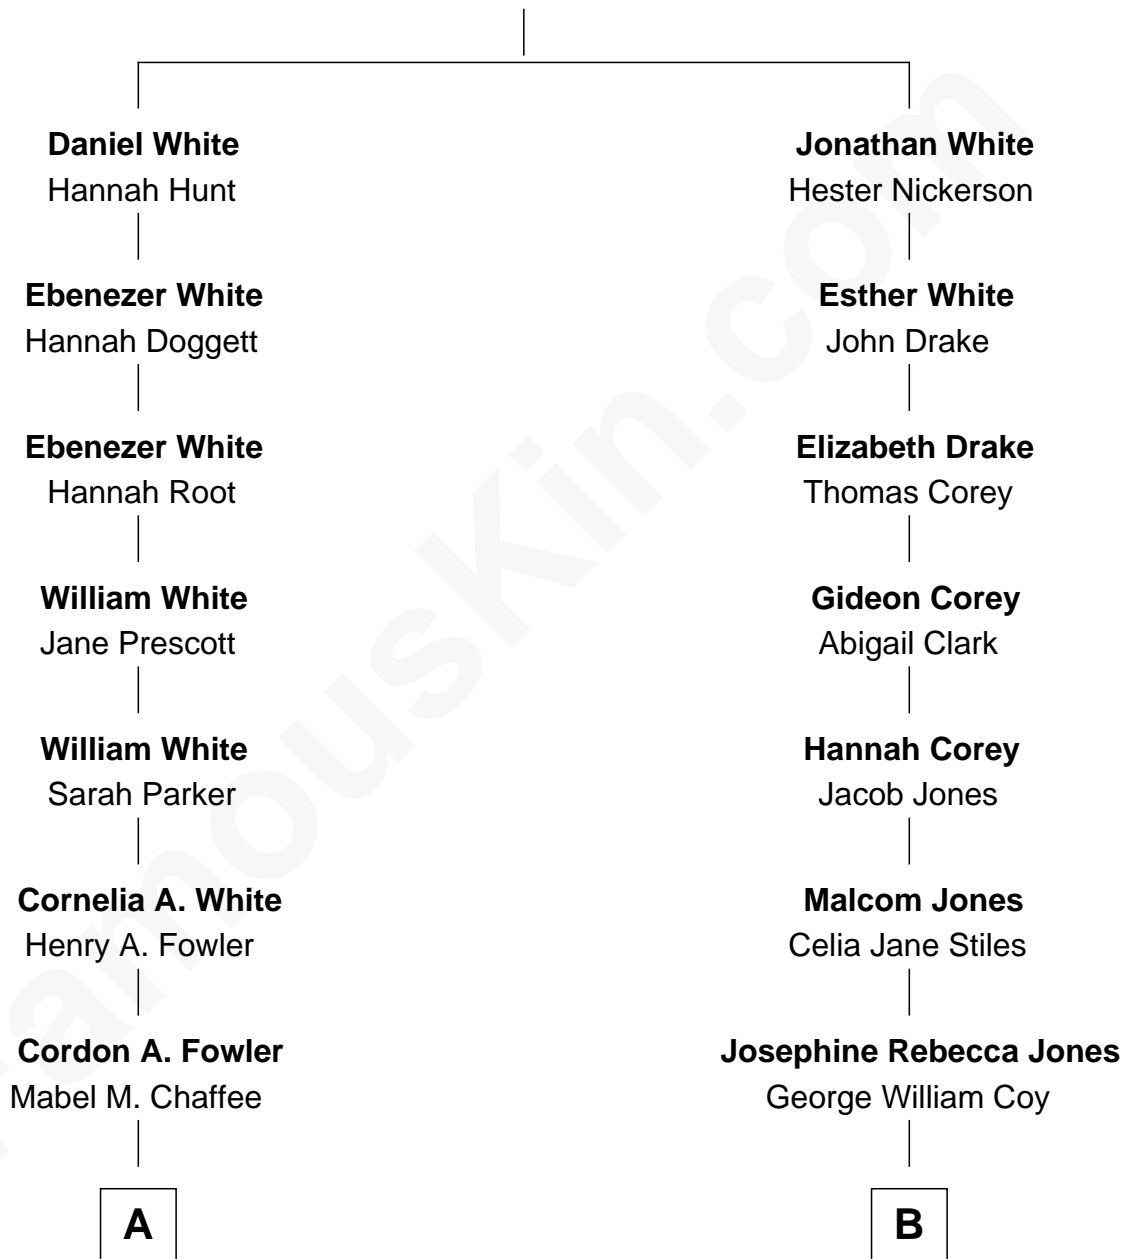

FamousKin.com Relationship Chart of

Kevin Spacey

TV and Movie Actor

9th cousin of

Stephen Harper

22nd Prime Minister of Canada

Peregrine White

Sarah Bassett

A

Bayard C. Fowler
Norma Louise Spacey

Thomas Geoffrey Fowler
Kathleen Ann Knutson

Kevin Spacey
TV and Movie Actor

B

Lena Faye Coy
Harris Chapman Harper

Joseph Harris Harper
Margaret Frances Johnston

Stephen Harper
22nd Prime Minister of Canada