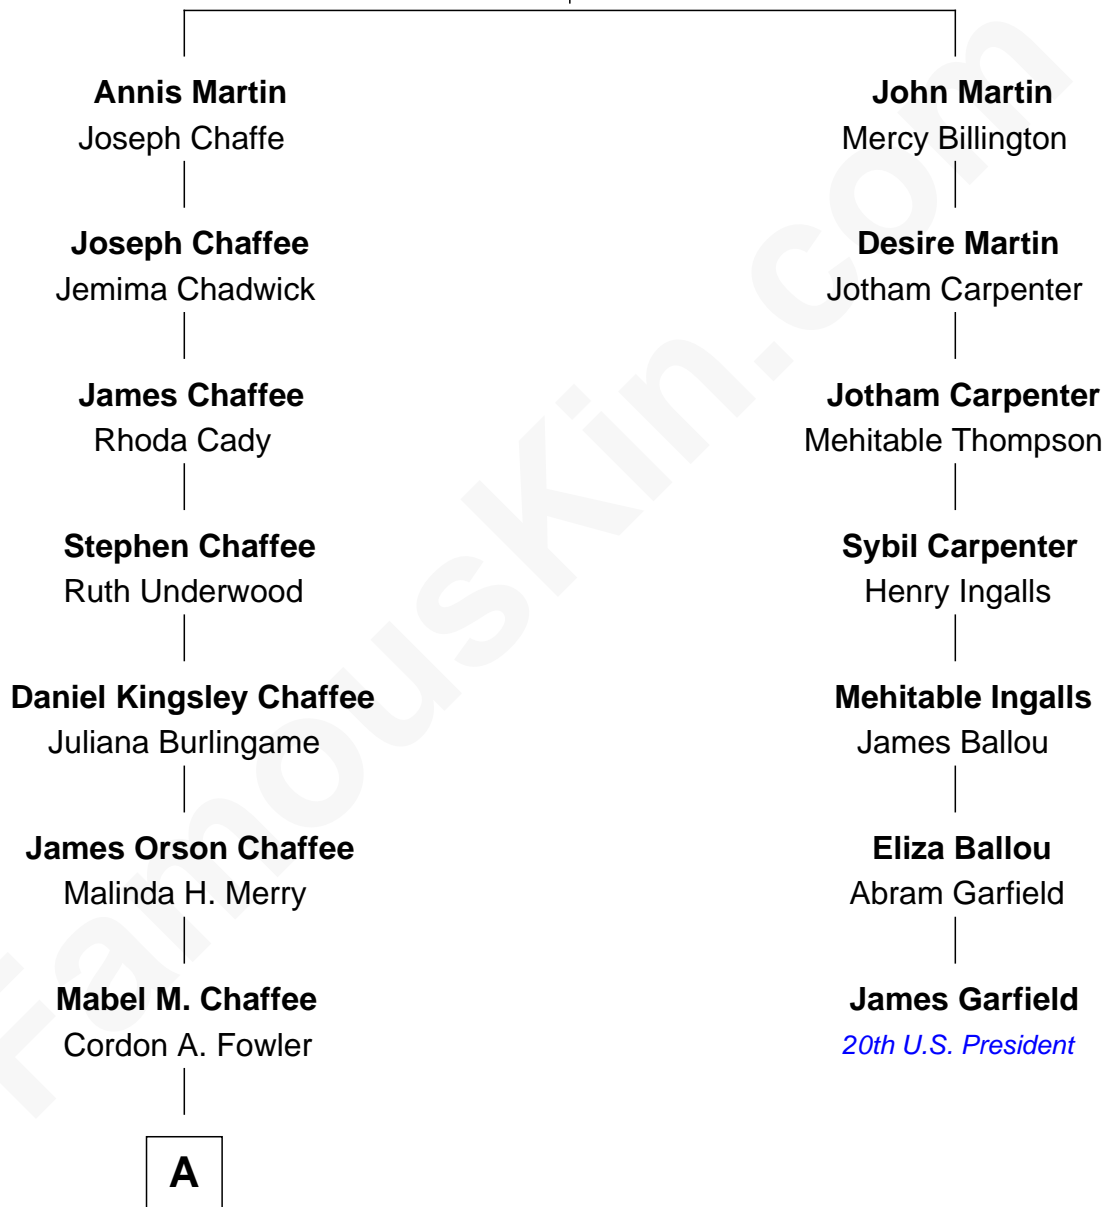

FamousKin.com Relationship Chart of

Kevin Spacey

TV and Movie Actor

6th cousin 3 times removed of

James Garfield

20th U.S. President

Richard Martin

Elizabeth Salter

A

—
Bayard C. Fowler
Norma Louise Spacey

—
Thomas Geoffrey Fowler
Kathleen Ann Knutson

—
Kevin Spacey
TV and Movie Actor

FamousKin.com