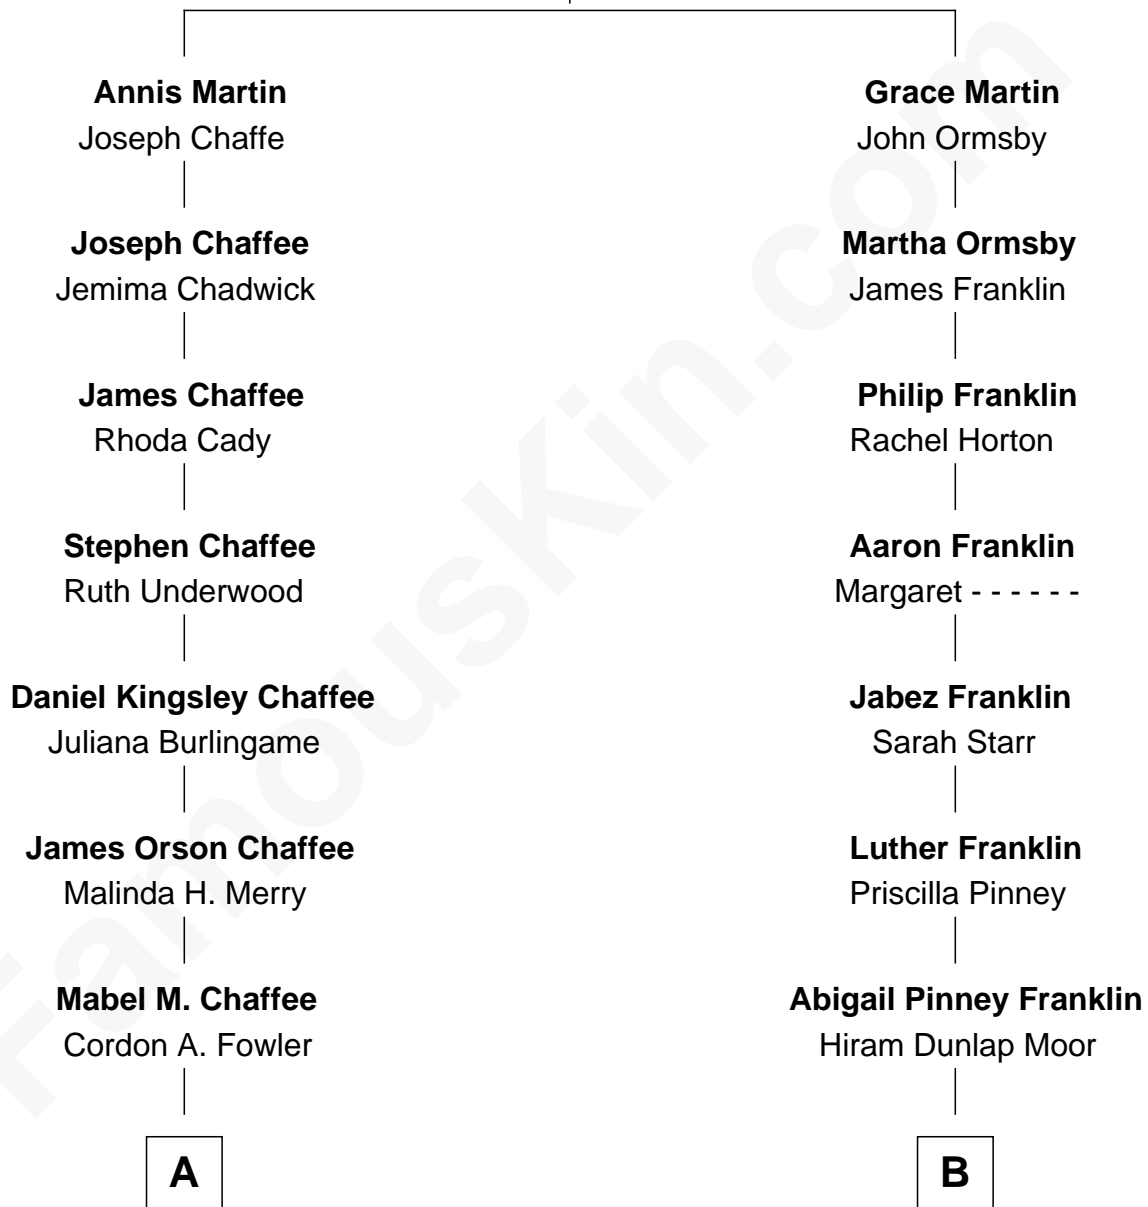

FamousKin.com Relationship Chart of

Kevin Spacey

TV and Movie Actor

8th cousin 1 time removed of

Calvin Coolidge

30th U.S. President

Richard Martin

Elizabeth Salter

A

Bayard C. Fowler
Norma Louise Spacey

Thomas Geoffrey Fowler
Kathleen Ann Knutson

Kevin Spacey
TV and Movie Actor

B

Victoria Josephine Moor
Col. John Calvin Coolidge

Calvin Coolidge
30th U.S. President

FamousKin.com