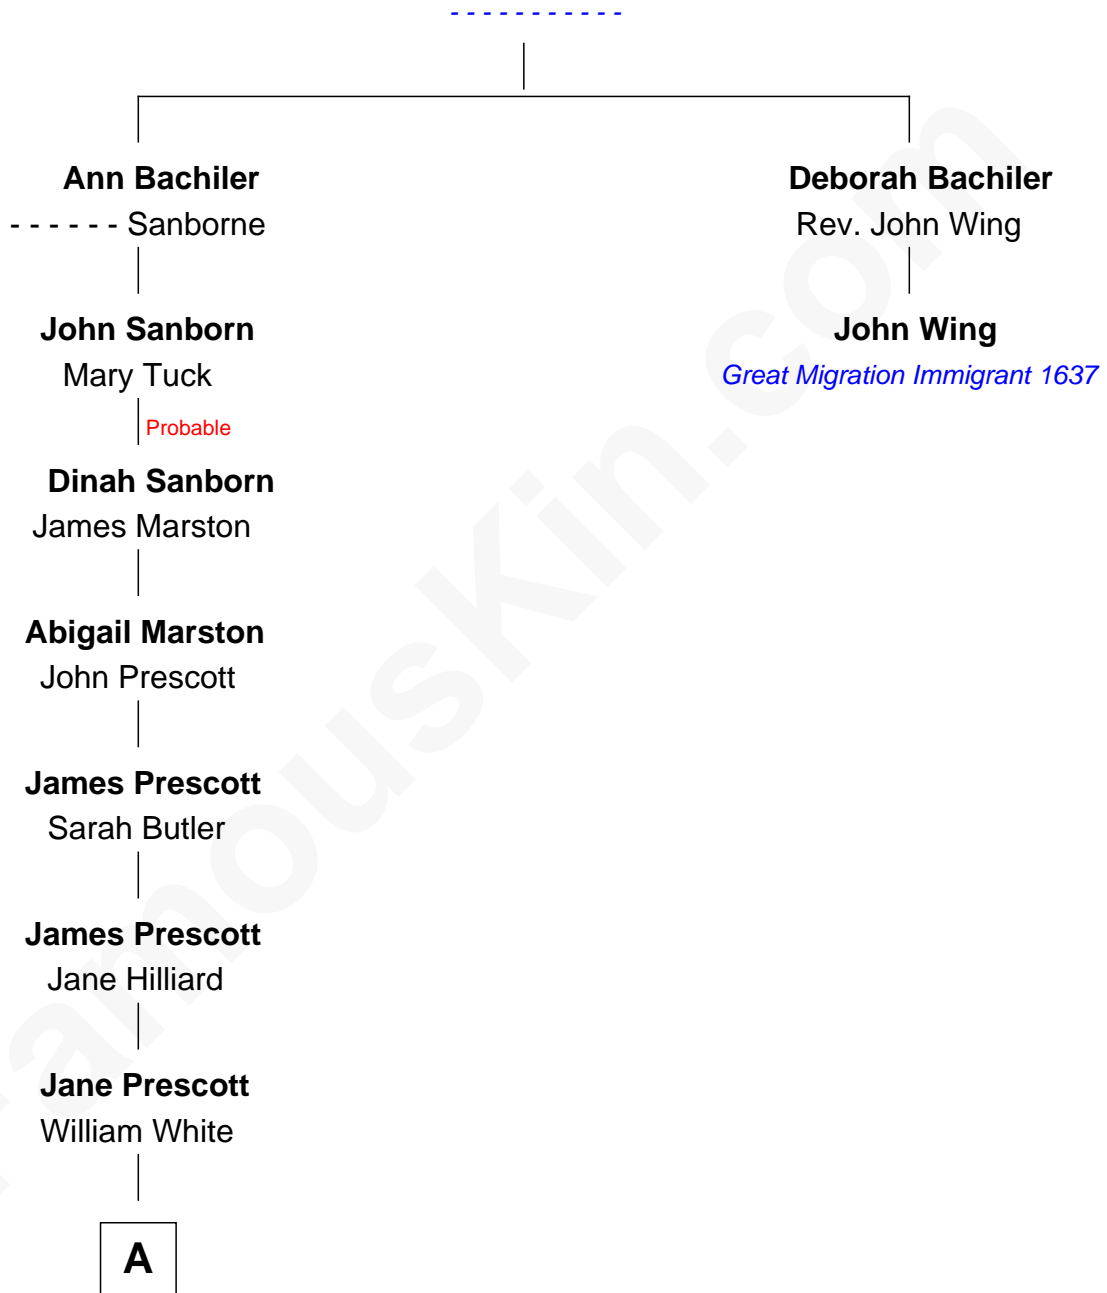

# FamousKin.com Relationship Chart of

**Kevin Spacey**

TV and Movie Actor

1st cousin 11 times removed of

**John Wing**

(c1613 - 1699) Great Migration Immigrant 1637

**Stephen Bachiler**

**A**

William White

Sarah Parker

Cornelia A. White

Henry A. Fowler

Cordon A. Fowler

Mabel M. Chaffee

Bayard C. Fowler

Norma Louise Spacey

Thomas Geoffrey Fowler

Kathleen Ann Knutson

Kevin Spacey

*TV and Movie Actor*