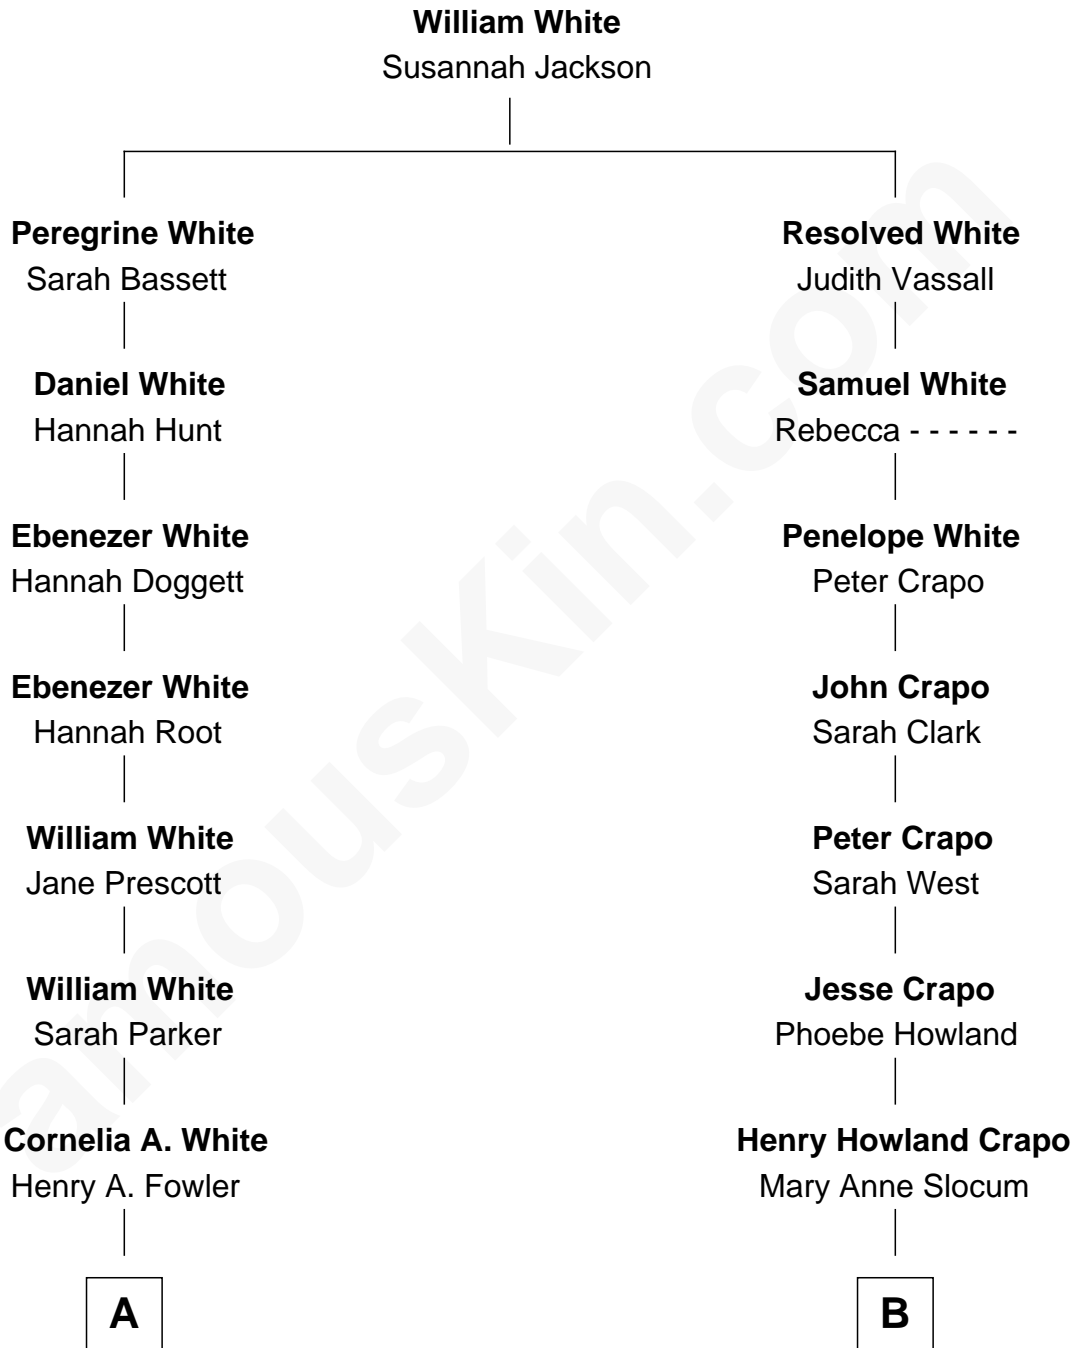

# FamousKin.com Relationship Chart of

**Kevin Spacey**

*TV and Movie Actor*

8th cousin 2 times removed of

**William Durant**

*Co-Founder of General Motors and Founder of Frigidaire*

**A**

**Cordon A. Fowler**  
Mabel M. Chaffee

**Bayard C. Fowler**  
Norma Louise Spacey

**Thomas Geoffrey Fowler**  
Kathleen Ann Knutson

**Kevin Spacey**  
*TV and Movie Actor*

**B**

**Rebecca Folger Crapo**  
William Clark Durant

**William Durant**  
*Co-Founder of General Motors*