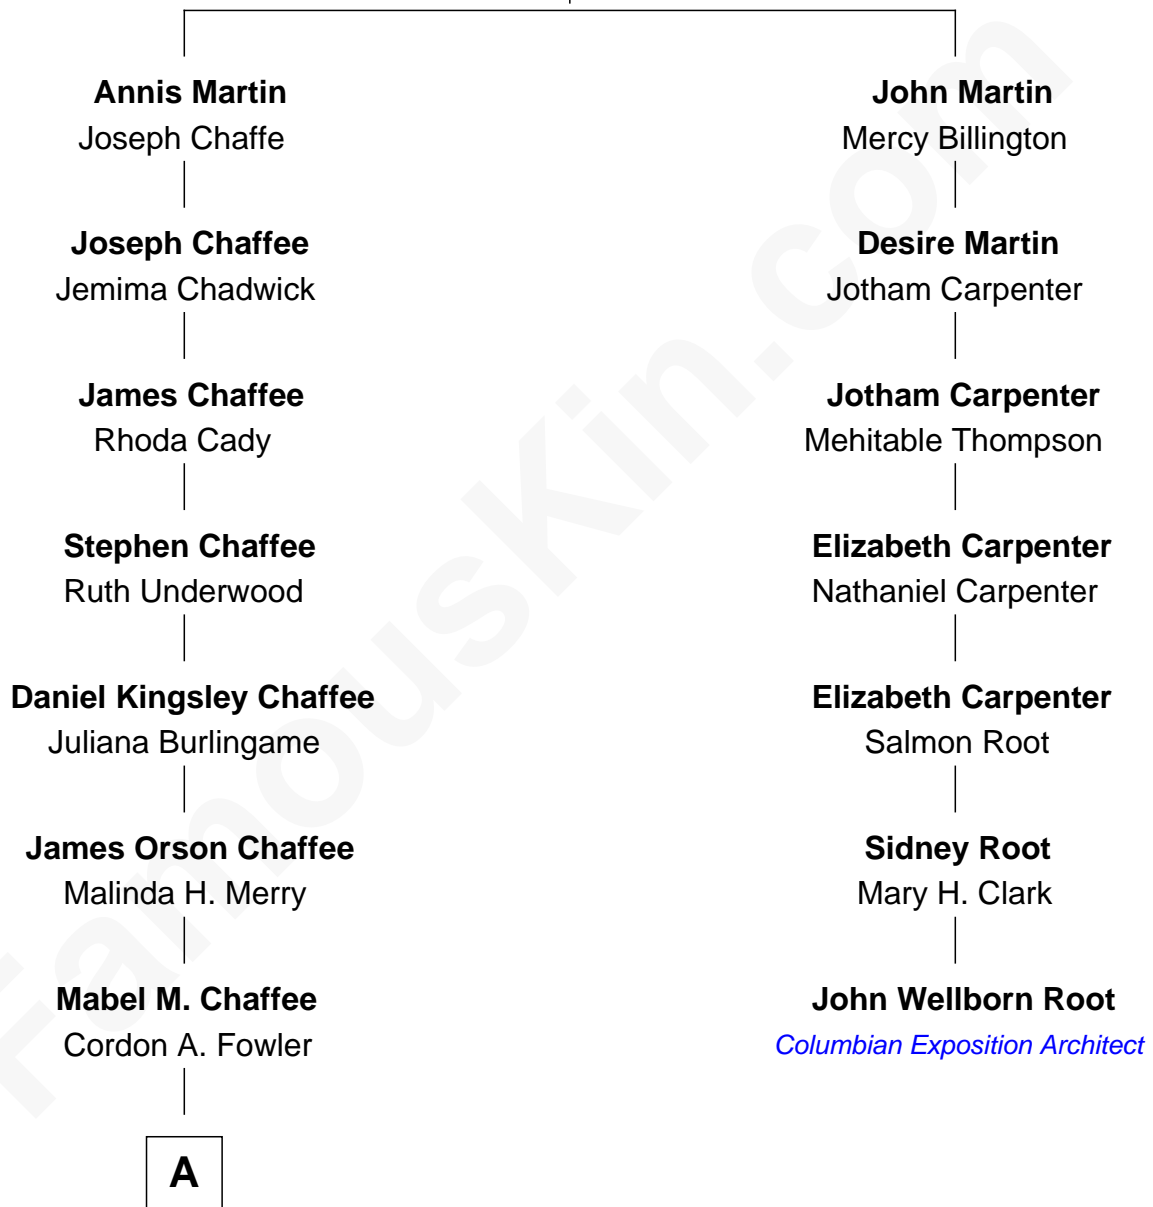

FamousKin.com Relationship Chart of

Kevin Spacey

TV and Movie Actor

6th cousin 3 times removed of

John Wellborn Root

1893 Chicago Columbian Exposition Architect

Richard Martin

Elizabeth Salter

A

—
Bayard C. Fowler
Norma Louise Spacey

—
Thomas Geoffrey Fowler
Kathleen Ann Knutson

—
Kevin Spacey
TV and Movie Actor

FamousKin.com