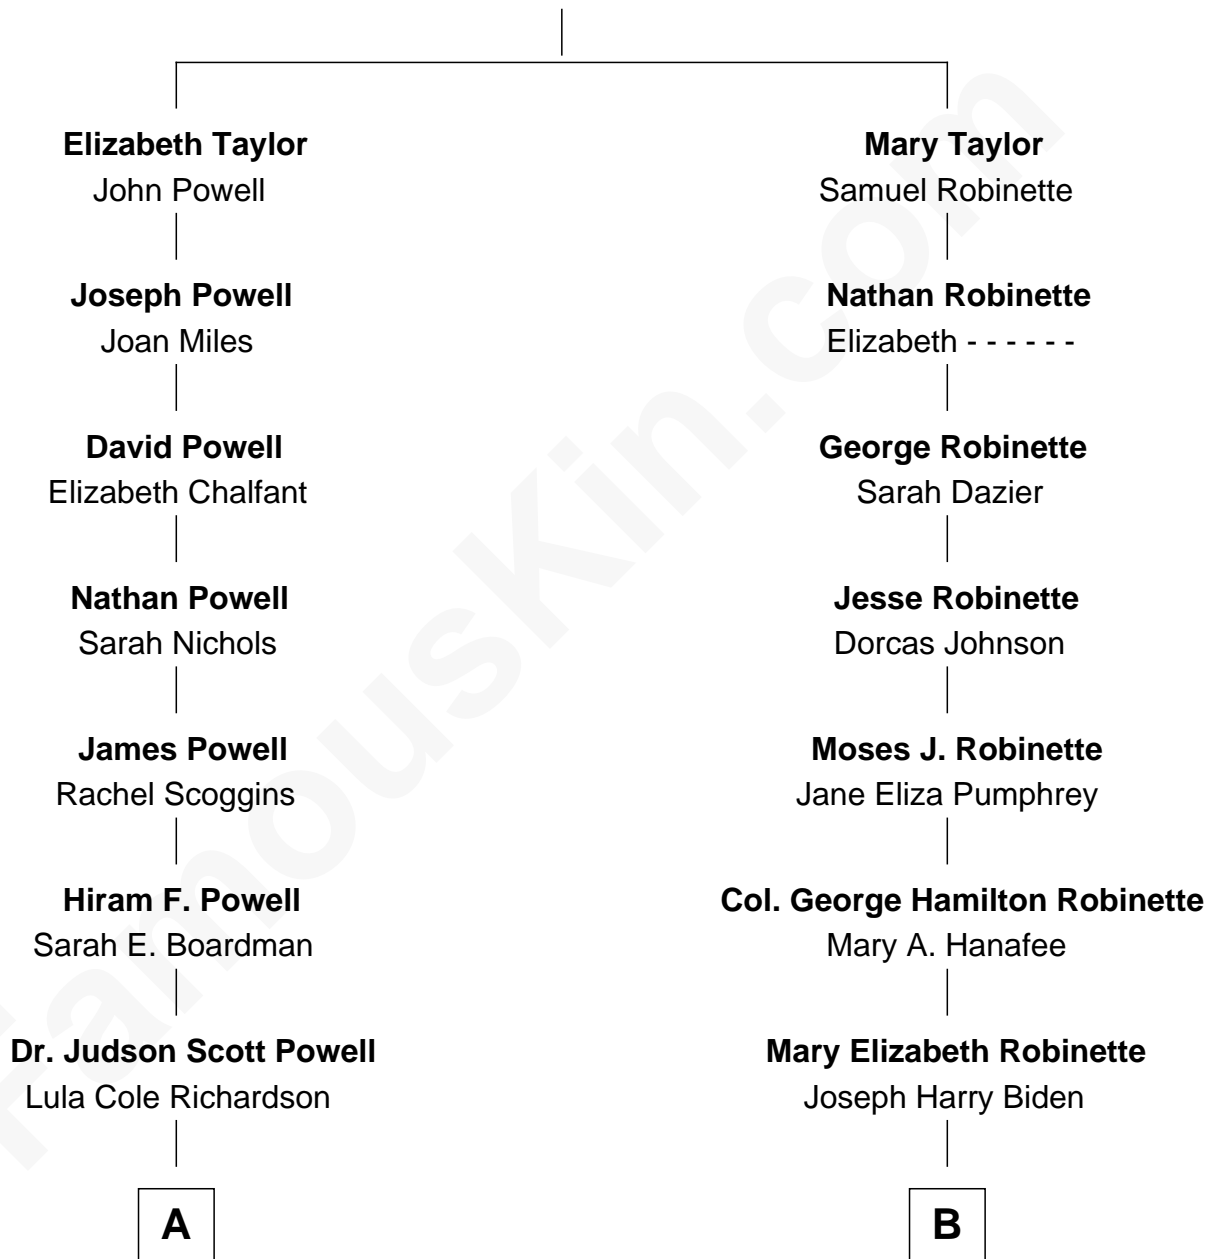

FamousKin.com Relationship Chart of

Kevin Spacey

TV and Movie Actor

8th cousin 1 time removed of

Joe Biden

46th U.S. President

William Clarke Taylor

Margaret Finsham

FamousKin.com