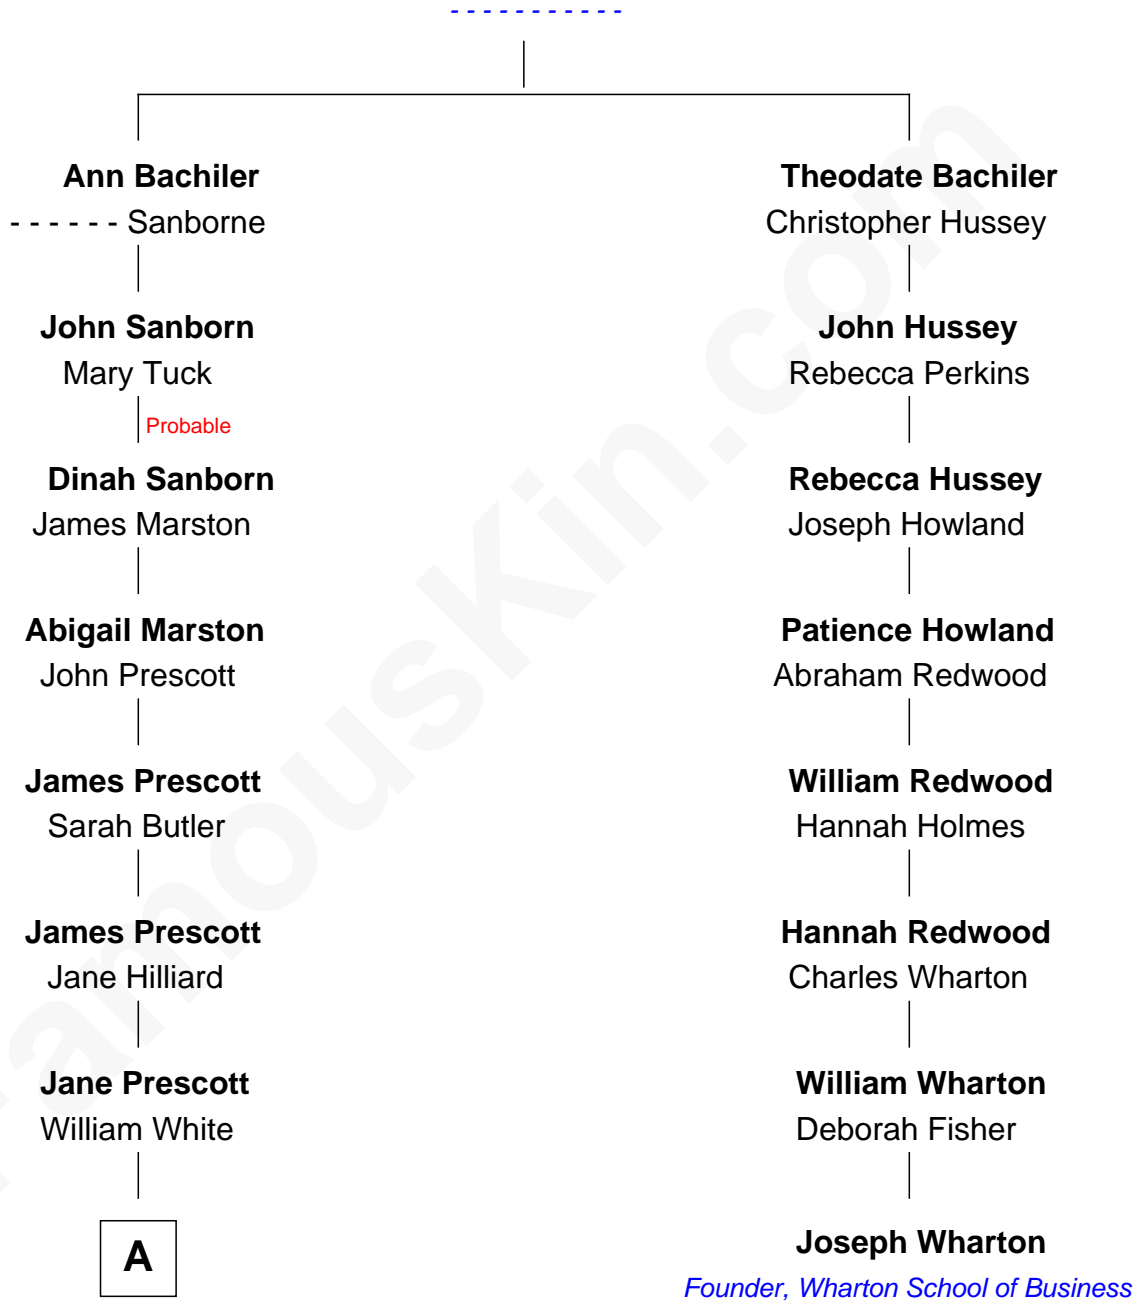

# FamousKin.com Relationship Chart of

**Kevin Spacey**

*TV and Movie Actor*

7th cousin 5 times removed of

**Joseph Wharton**

*Founder of the Wharton School of Business*

**Stephen Bachiler**

**A**

William White

Sarah Parker

Cornelia A. White

Henry A. Fowler

Cordon A. Fowler

Mabel M. Chaffee

Bayard C. Fowler

Norma Louise Spacey

Thomas Geoffrey Fowler

Kathleen Ann Knutson

Kevin Spacey

*TV and Movie Actor*