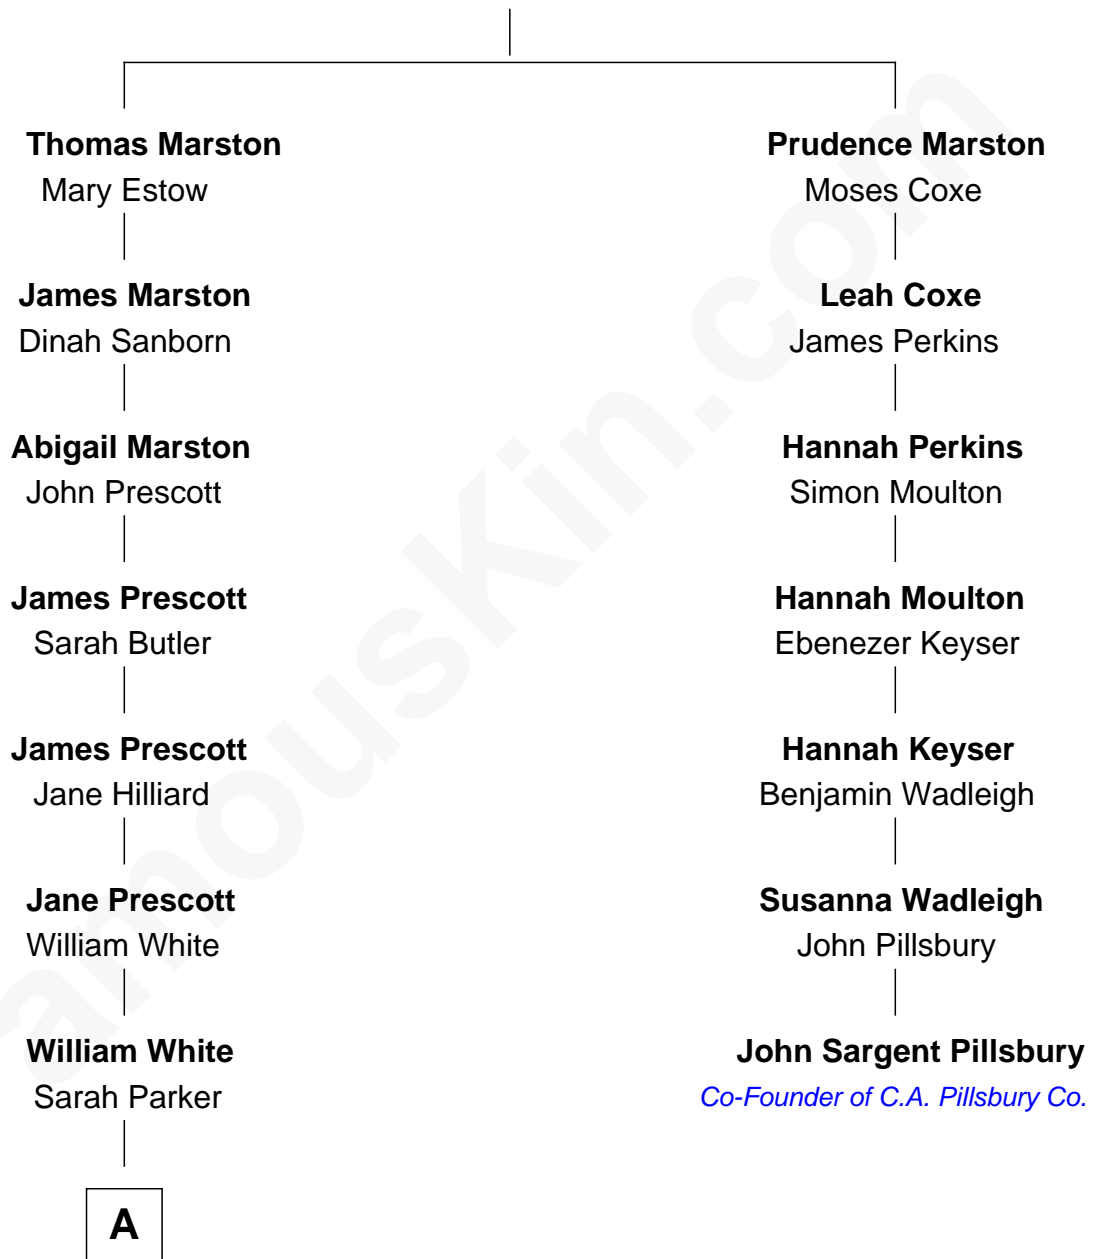

FamousKin.com Relationship Chart of

Kevin Spacey

TV and Movie Actor

6th cousin 5 times removed of

John Sargent Pillsbury

Co-Founder of C.A. Pillsbury Co.

William Marston

A

—
Cornelia A. White

Henry A. Fowler

—
Cordon A. Fowler

Mabel M. Chaffee

—
Bayard C. Fowler

Norma Louise Spacey

—
Thomas Geoffrey Fowler

Kathleen Ann Knutson