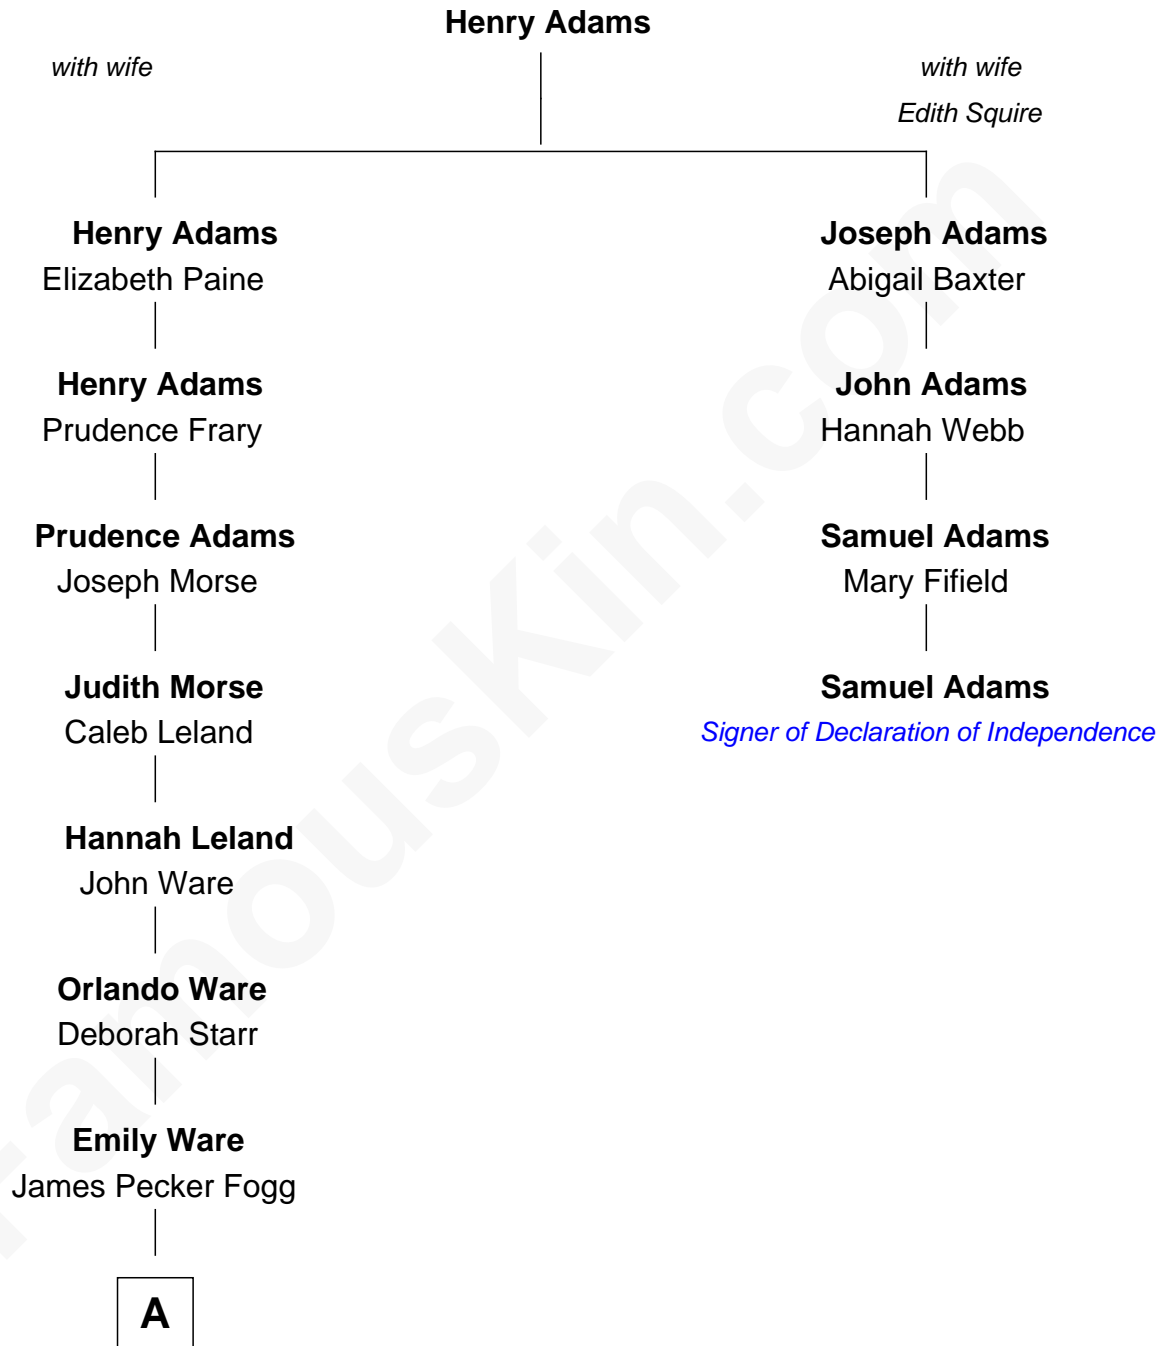

FamousKin.com Relationship Chart of

Margaret Mead

Cultural Anthropologist

3rd cousin 6 times removed of

Samuel Adams

Signer of the Declaration of Independence

A

James Leland Fogg
Elizabeth Bogart Lockwood

Emily Fogg
Edward Sherwood Mead

Margaret Mead
Cultural Anthropologist

FamousKin.com