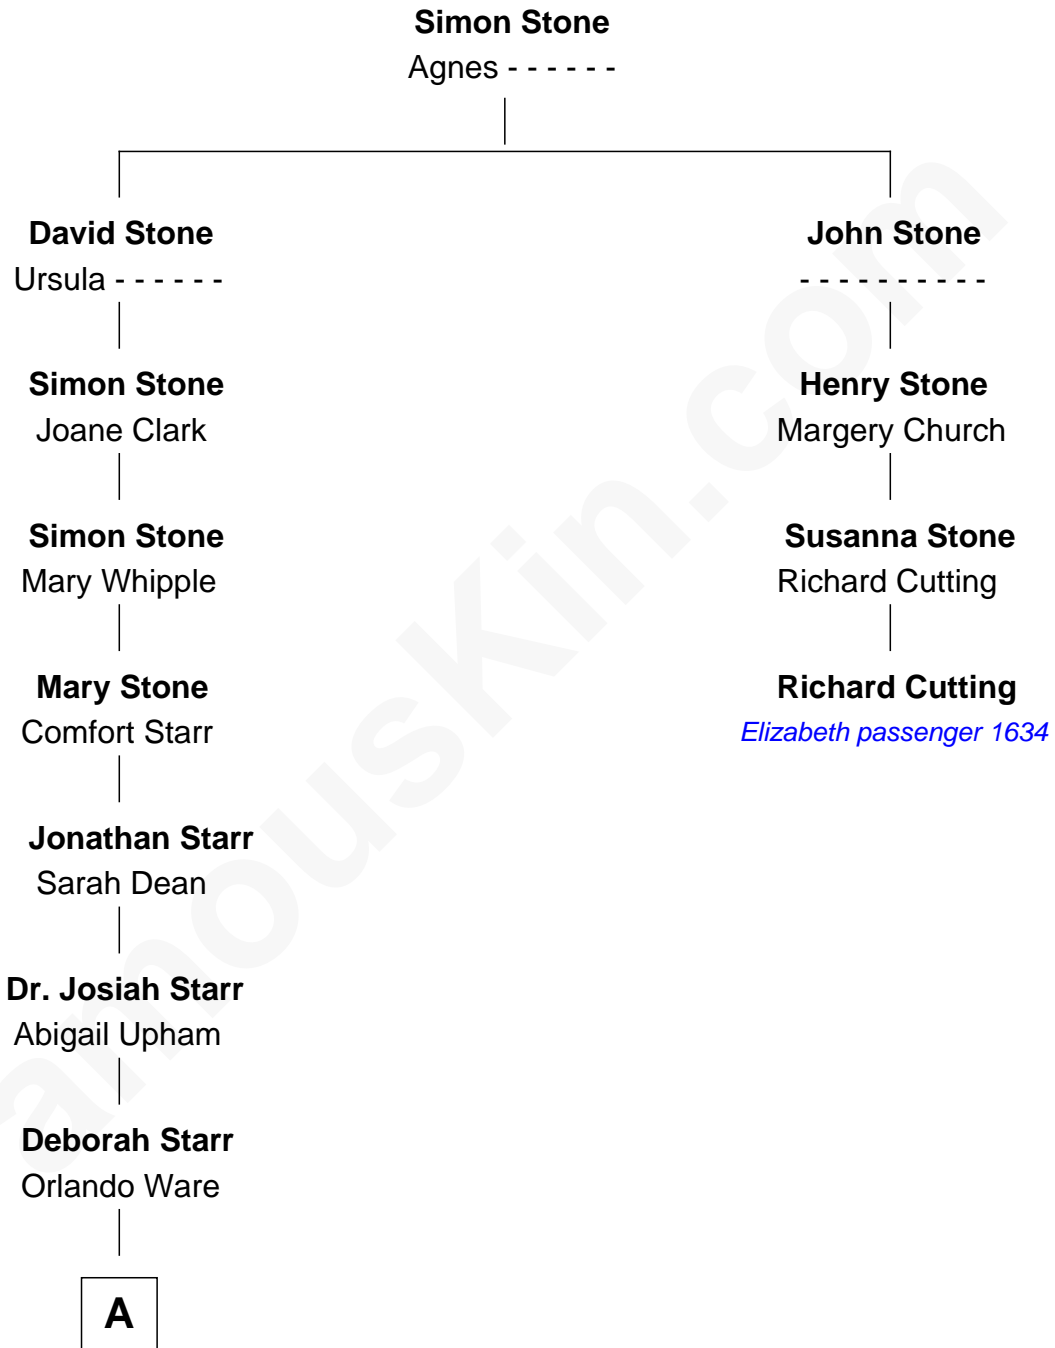

FamousKin.com Relationship Chart of

Margaret Mead

Cultural Anthropologist

3rd cousin 7 times removed of

Richard Cutting

(c1621/2 - 1695/6) Elizabeth passenger 1634

A

—
Emily Ware

James Pecker Fogg

—
James Leland Fogg

Elizabeth Bogart Lockwood

—
Emily Fogg

Edward Sherwood Mead

—
Margaret Mead

Cultural Anthropologist

FamousKin.com