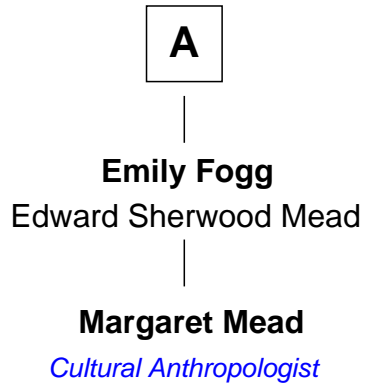

# FamousKin.com Relationship Chart of

**Margaret Mead**

*Cultural Anthropologist*

7th cousin 1 time removed of

**William Howard Taft**

*27th U.S. President*

**George Fairbanks**

Mary Adams

**Orlando Ware**

Deborah Starr

**Emily Ware**

James Pecker Fogg

**James Leland Fogg**

Elizabeth Bogart Lockwood

**A**

**Mary Fairbanks**

Joseph Daniel

**Eleazer Daniel**

Mary Holbrook

**David Daniel**

Huldah Taft

**Chloe Daniel**

Seth Davenport

**Anna Davenport**

William Torrey

**Samuel Davenport Torrey**

Susan Holman Waters

**Louisa Maria Torrey**

Alphonso Taft

**William Howard Taft**

*27th U.S. President*

FamousKin.com