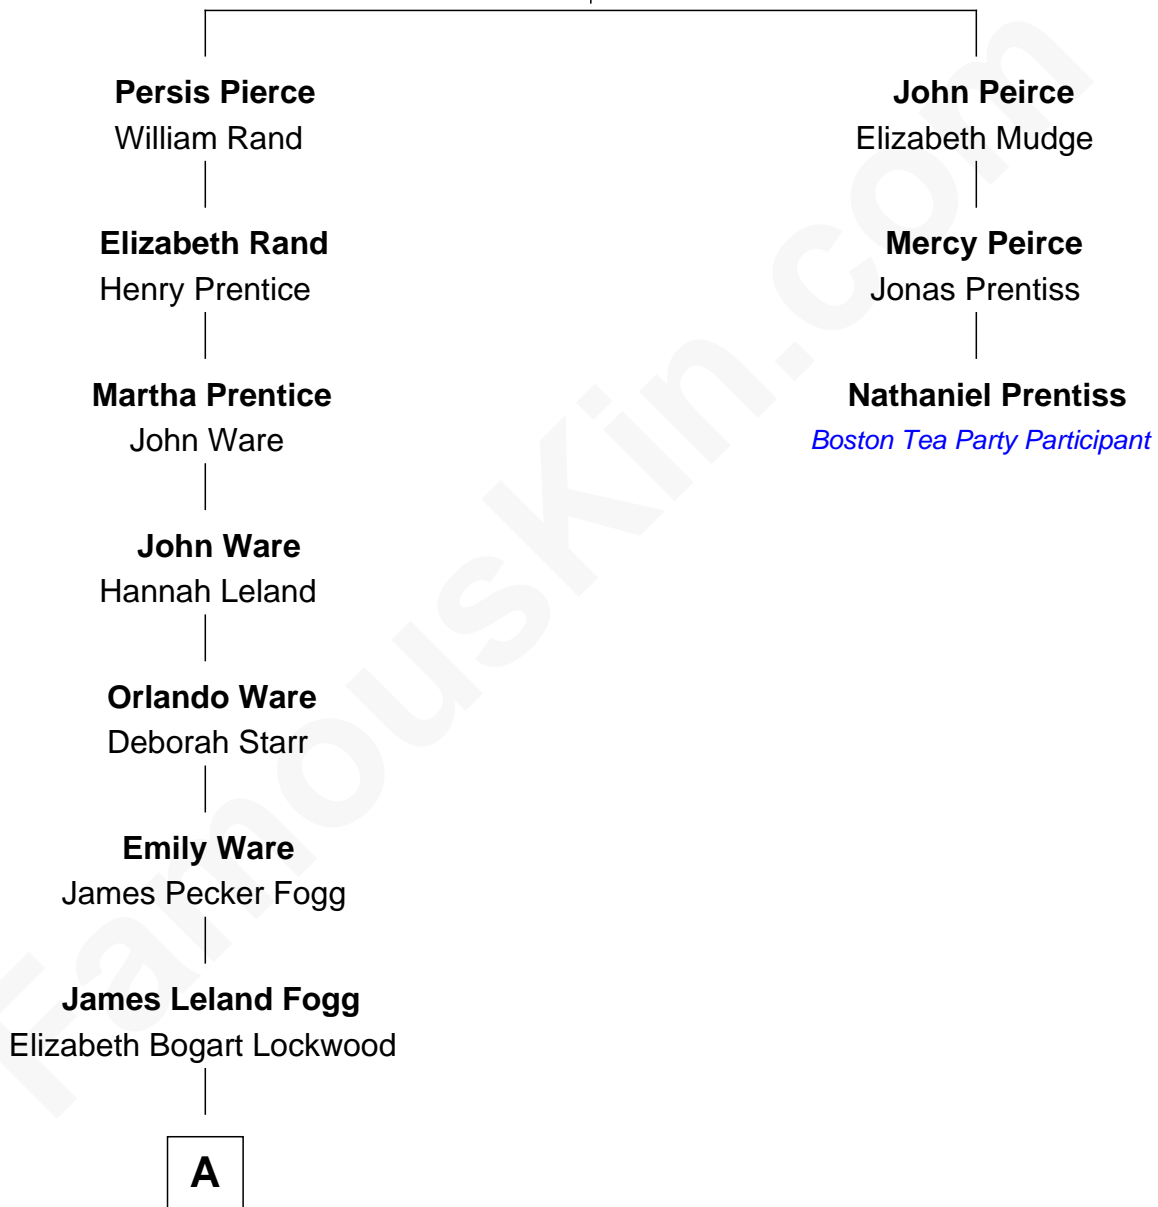

# FamousKin.com Relationship Chart of

**Margaret Mead**

*Cultural Anthropologist*

2nd cousin 6 times removed of

**Nathaniel Prentiss**

*Boston Tea Party Participant*

**Samuel Pierce**

Mary - - - - -

**A**

—  
**Emily Fogg**

Edward Sherwood Mead

—  
**Margaret Mead**

*Cultural Anthropologist*

FamousKin.com