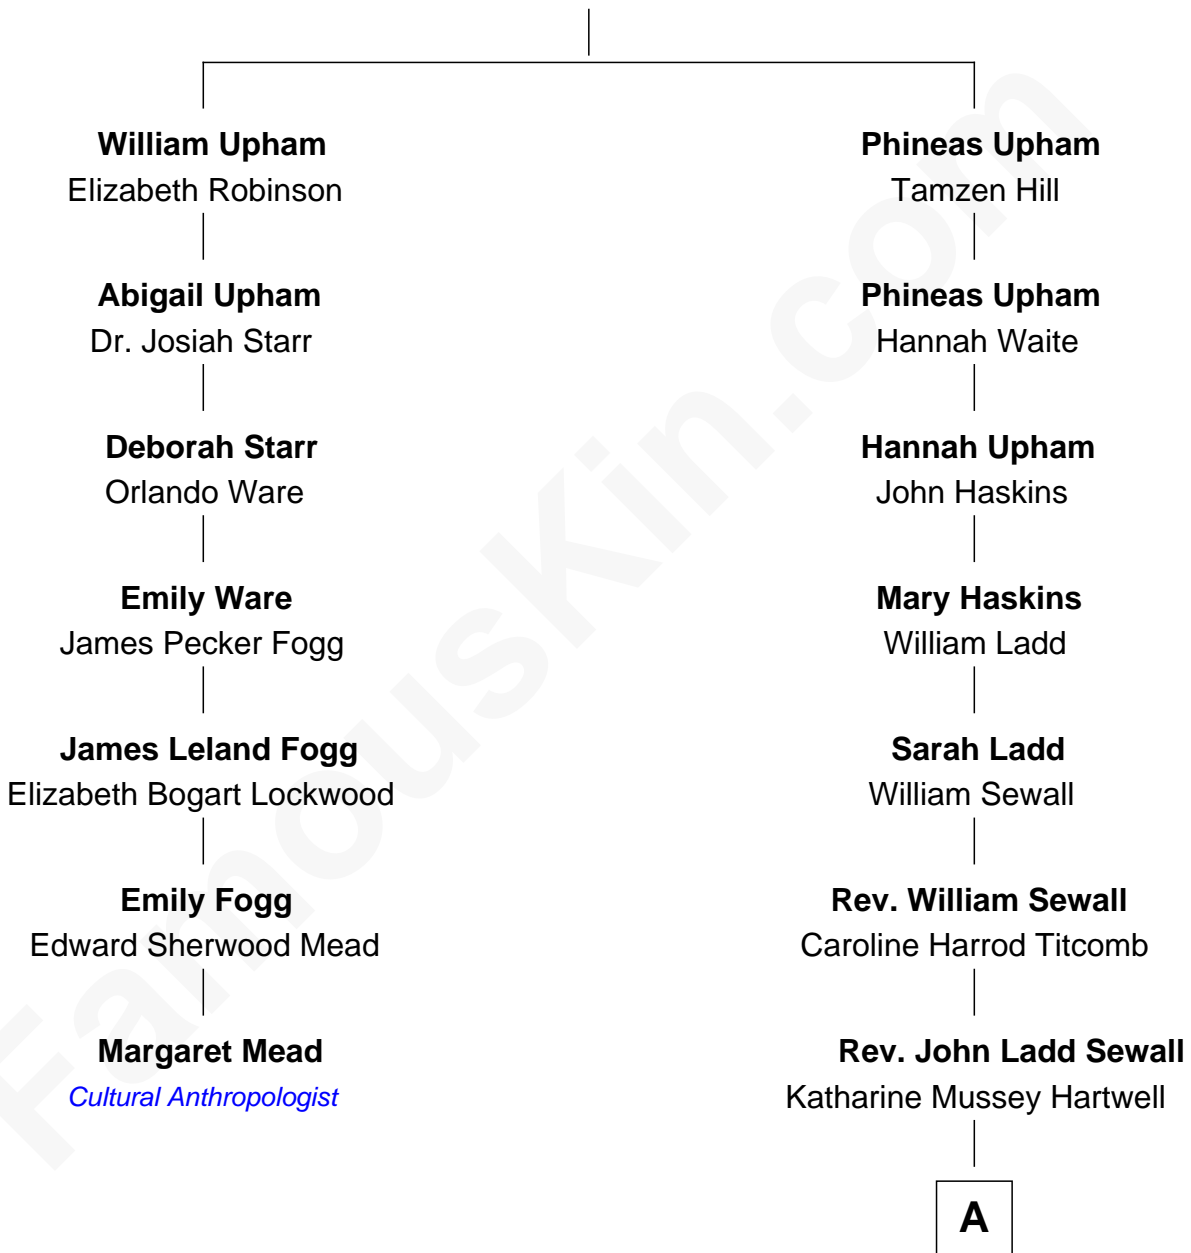

FamousKin.com Relationship Chart of

Margaret Mead

Cultural Anthropologist

6th cousin 4 times removed of

Charlie Day

TV and Movie Actor

Phineas Upham

Mary Mellins

A

Katharine Mussey Sewall

Roswell Mears Austin

Katharine Hartwell Austin

Dr. Lawton Parker Greenman Peckham

Mary Adelaide Peckham

Thomas Charles Day

Charlie Day

TV and Movie Actor