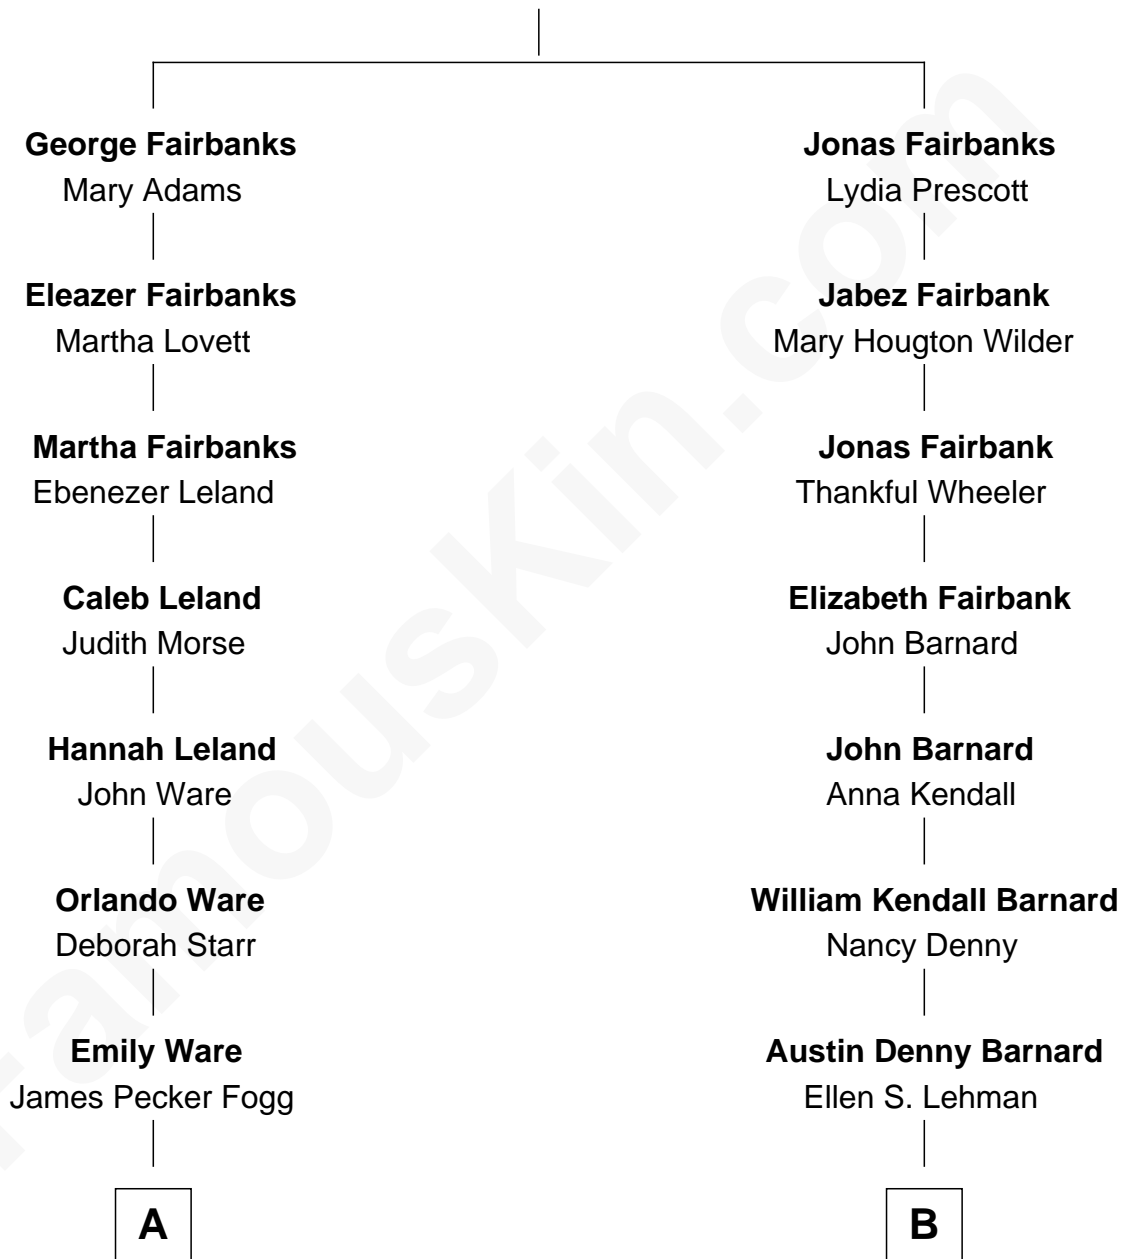

FamousKin.com Relationship Chart of

Margaret Mead

Cultural Anthropologist

9th cousin 1 time removed of

Timothy Hutton

TV and Movie Actor

Jonathan Fairbanks

Grace Smith

Timothy Hutton photo by [gdcgraphics](#) (CC BY-SA 2.0)