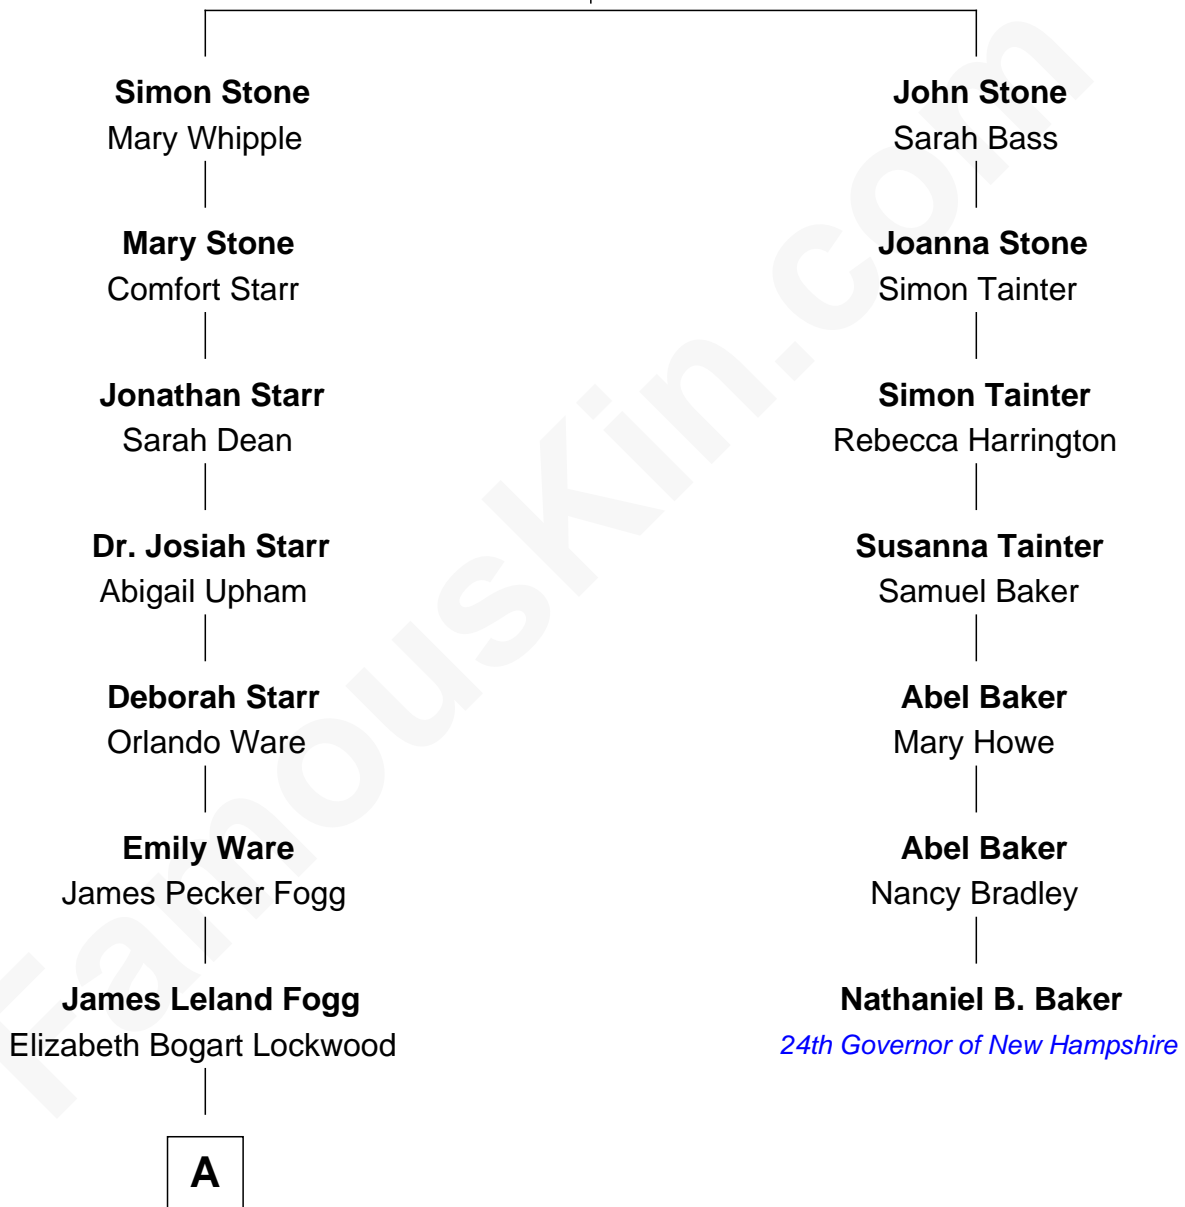

# FamousKin.com Relationship Chart of

**Margaret Mead**

*Cultural Anthropologist*

6th cousin 2 times removed of

**Nathaniel B. Baker**

*24th Governor of New Hampshire*

**Simon Stone**

Joane Clark

FamousKin.com