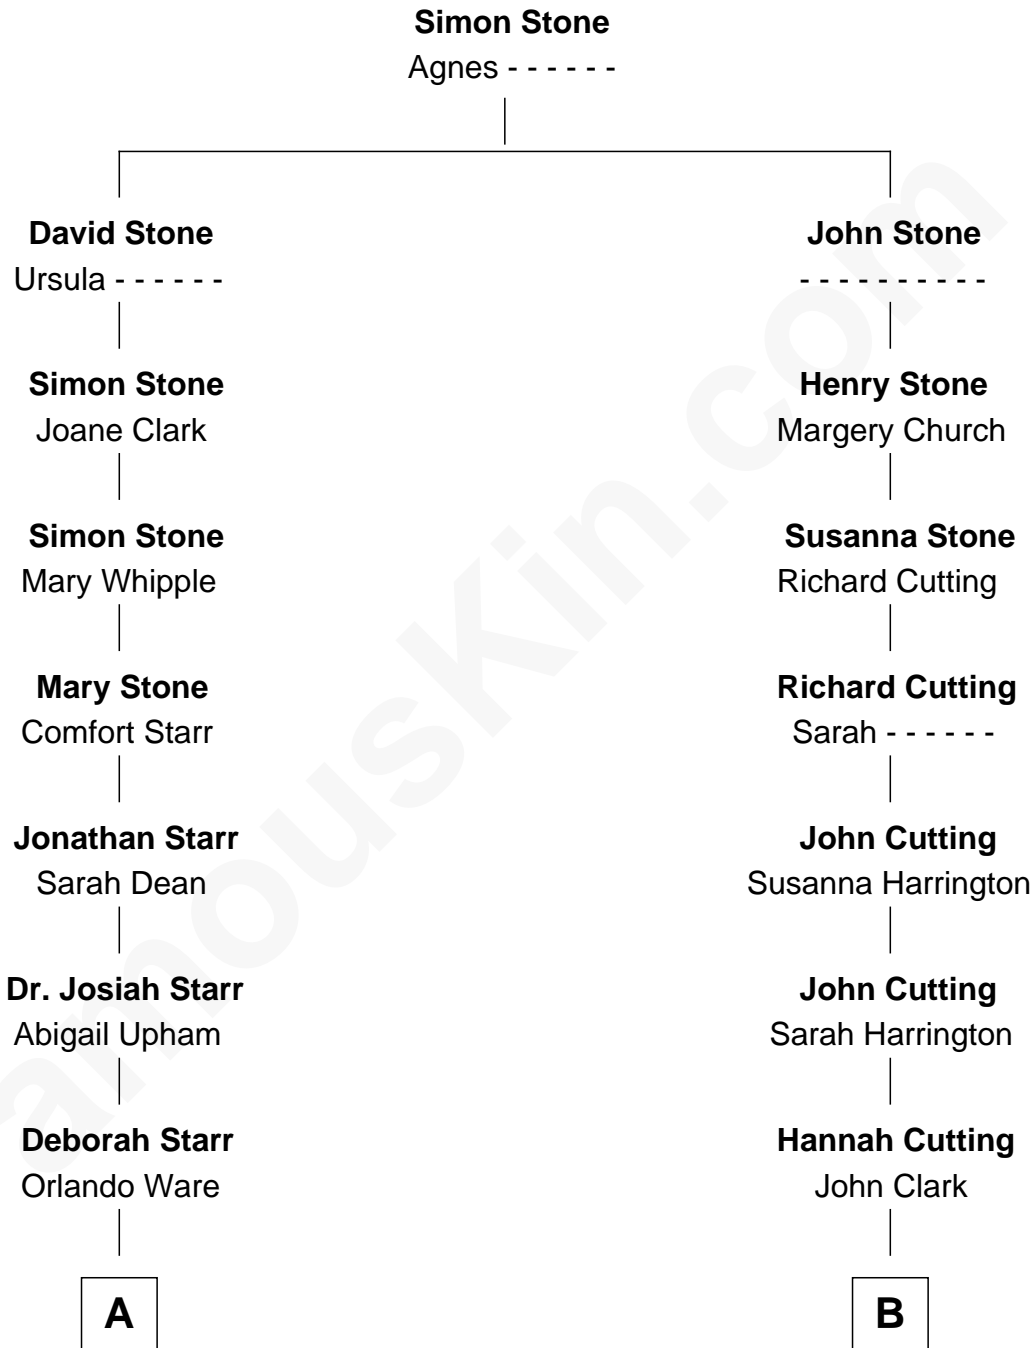

FamousKin.com Relationship Chart of

Margaret Mead

Cultural Anthropologist

9th cousin 1 time removed of

Alpheus Felch

5th Governor of Michigan

FamousKin.com