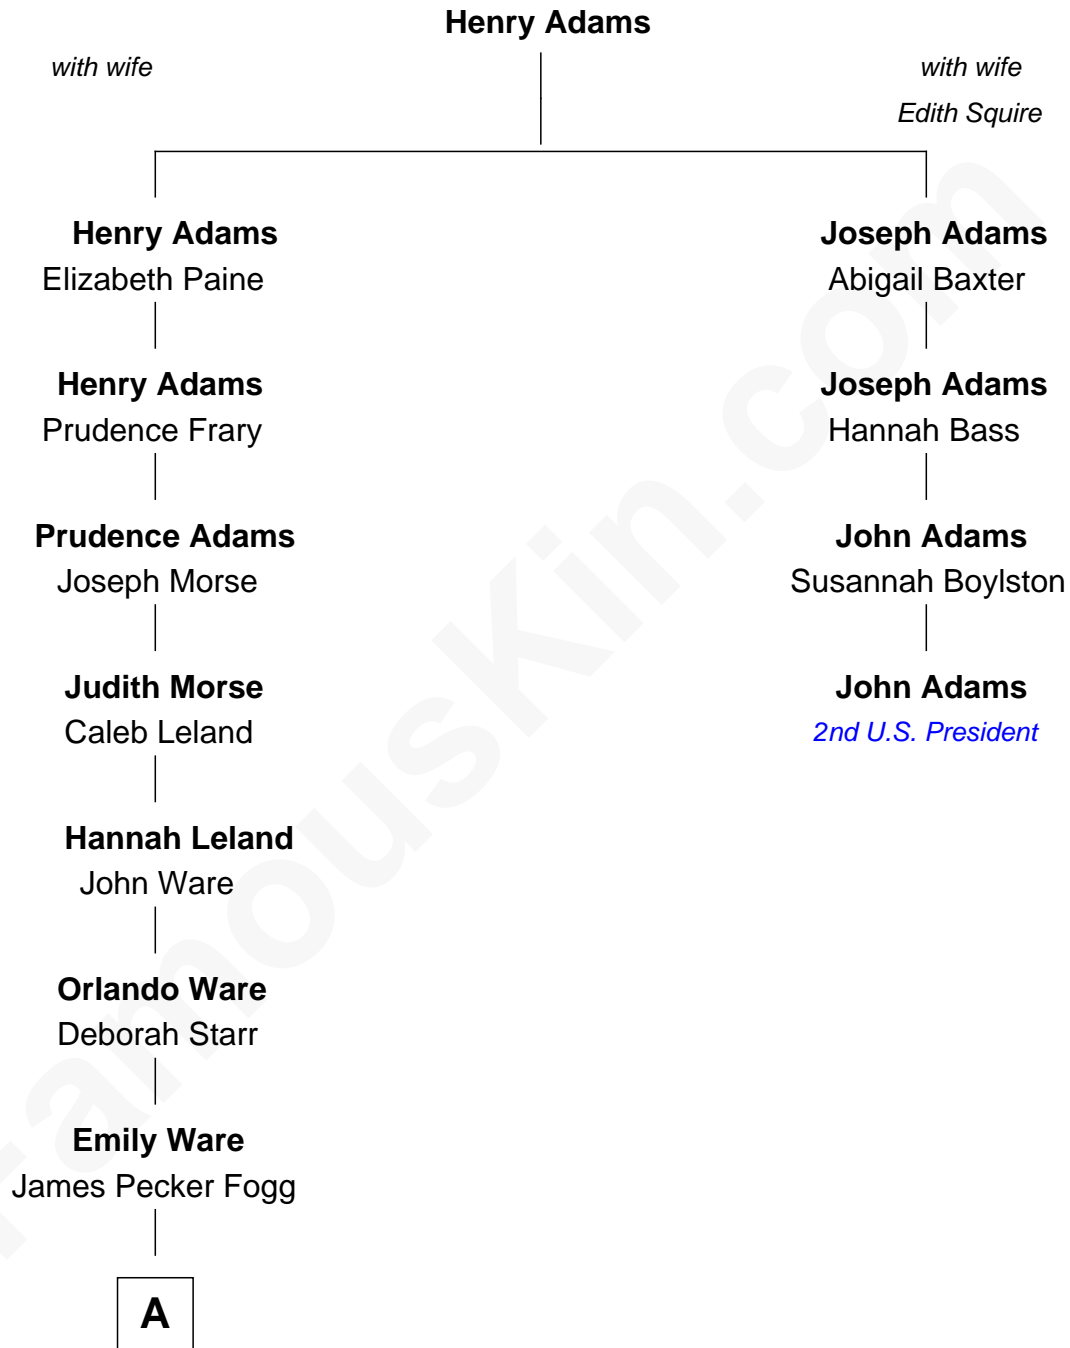

FamousKin.com Relationship Chart of

Margaret Mead

Cultural Anthropologist

3rd cousin 6 times removed of

John Adams

2nd U.S. President and Signer of the Declaration of Independence

A

James Leland Fogg
Elizabeth Bogart Lockwood

Emily Fogg
Edward Sherwood Mead

Margaret Mead
Cultural Anthropologist

FamousKin.com