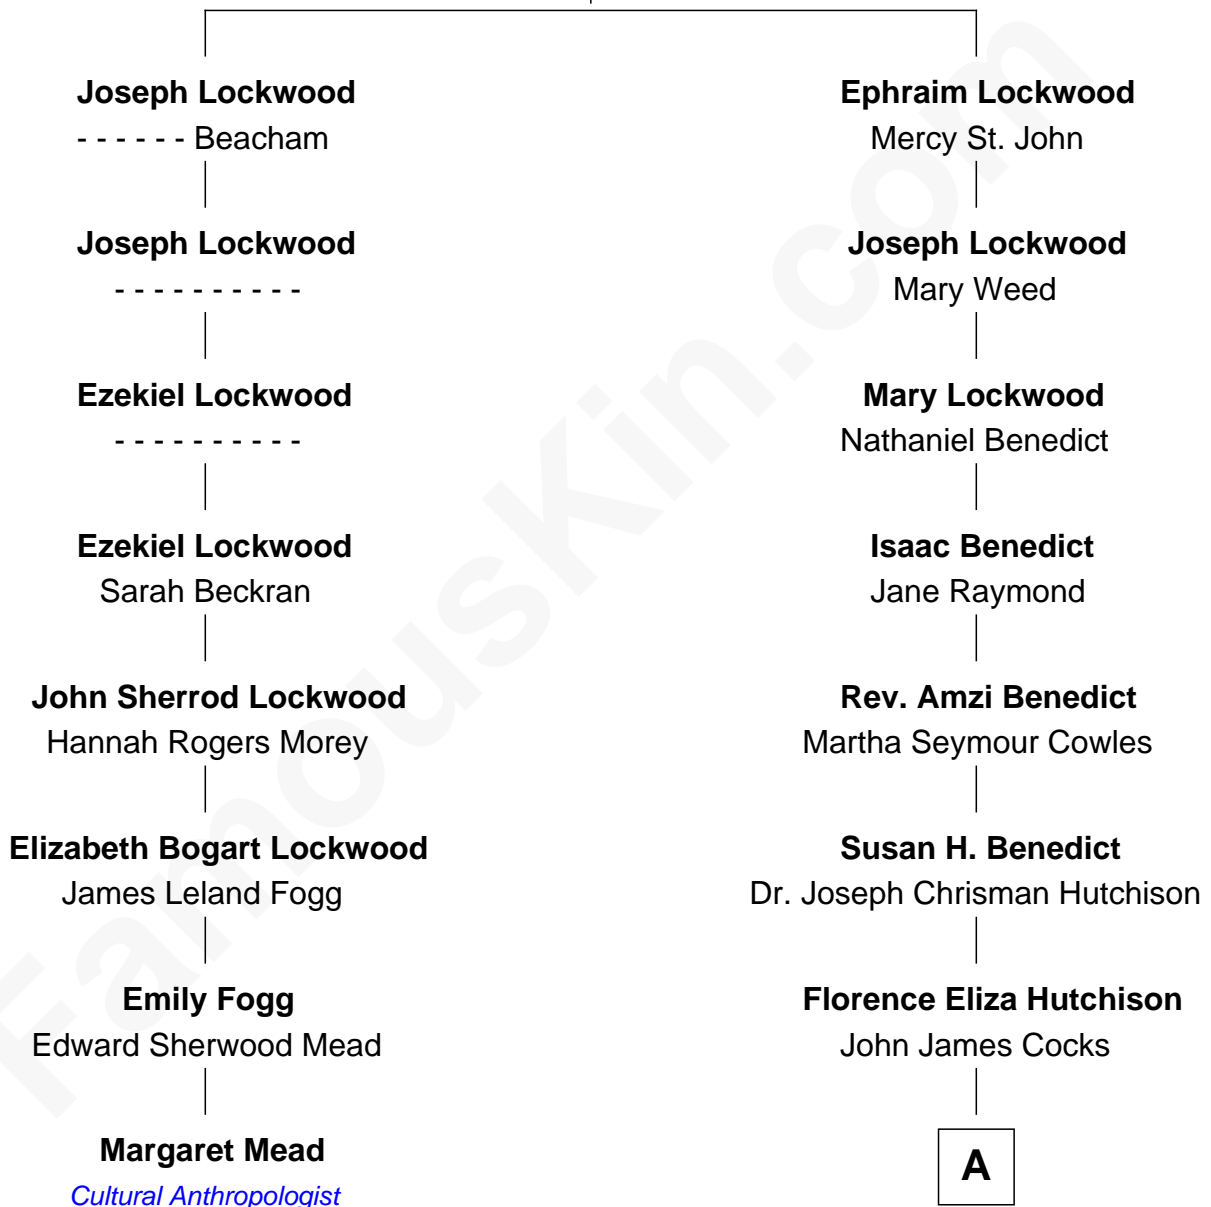

## Relationship Chart of

**Margaret Mead**

*Cultural Anthropologist*

7th cousin 3 times removed of

**Treat Williams**

*TV & Movie Actor*

**Robert Lockwood**

Susanna Norman

**A**

—  
**Marian Hutchison Cocks**

Richard Nicholls Barnum

—  
**Eleanor Barnum**

Treat Payne Andrew

—  
**Marian Andrew**

Richard Norman Williams

—  
**Treat Williams**