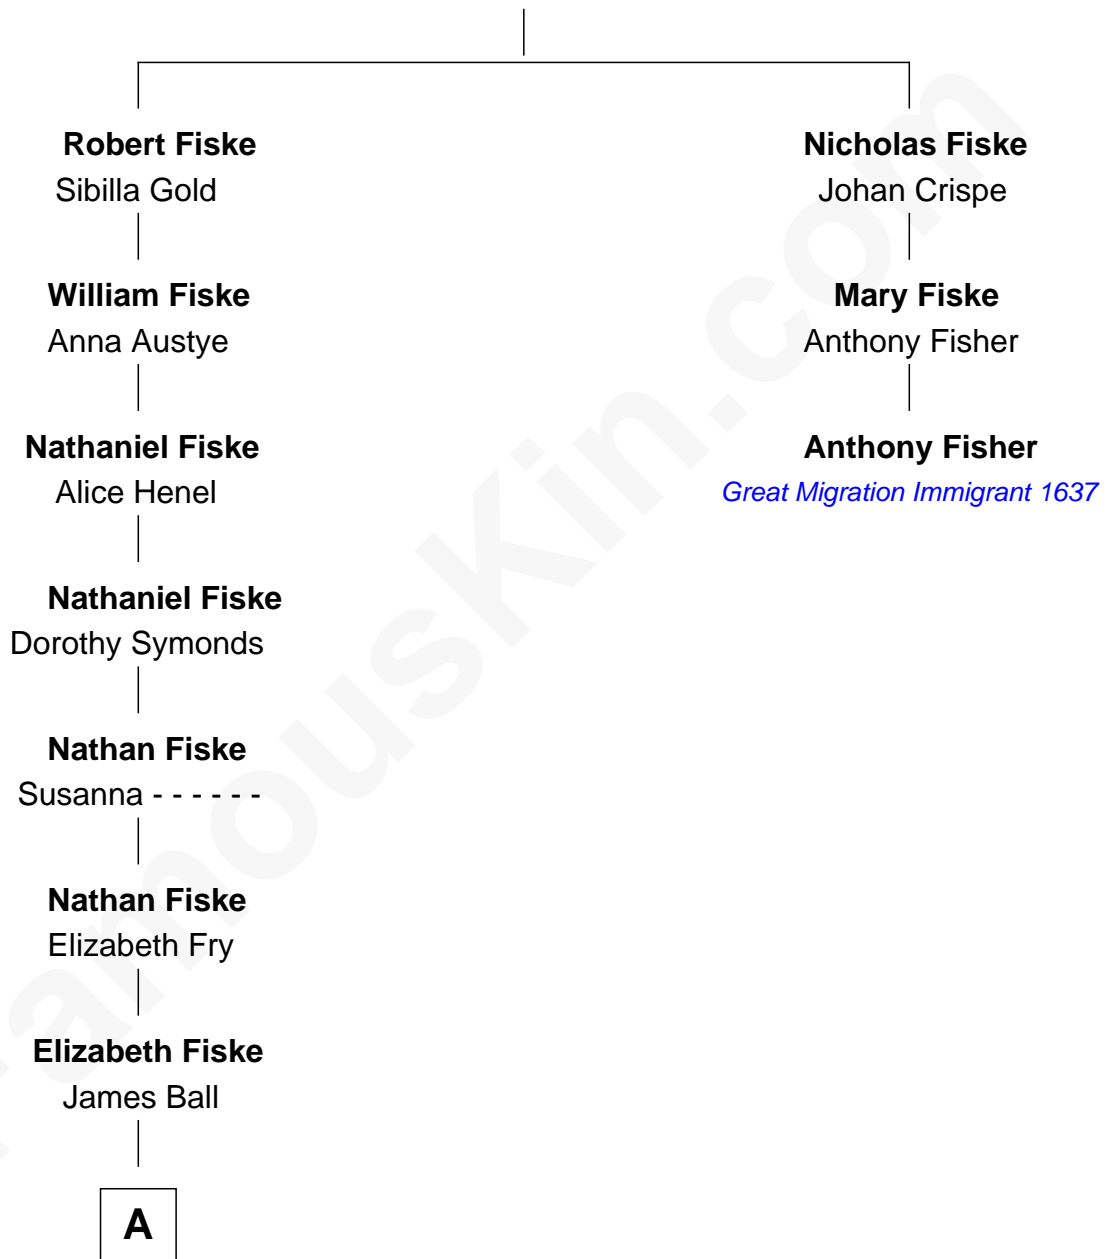

# FamousKin.com Relationship Chart of

**Elizabeth Banks**

TV and Movie Actress

2nd cousin 14 times removed of

**Anthony Fisher**

(c1591 - 1671) Great Migration Immigrant 1637

**Richard Fiske**

**A**

—  
**Susanna Ball**  
Josiah Stearns

—  
**Jonas Stearns**  
Submit Davis

—  
**Samuel Stearns**  
Sarah Davis

—  
**Samuel Stearns**  
Saloma Amidon

—  
**Samuel Stearns**  
Clarissa A. Prentiss

—  
**Edward L. Stearns**  
Julia B. Moore

—  
**Elizabeth Clara Stearns**  
Joseph Irving Mitchell

—  
**Joseph Phineas Mitchell**  
Clarissa Adrienne Knox

—  
**Mark Phineas Mitchell**  
Anne Marie Wallace

—  
**Elizabeth Banks**  
*TV and Movie Actress*