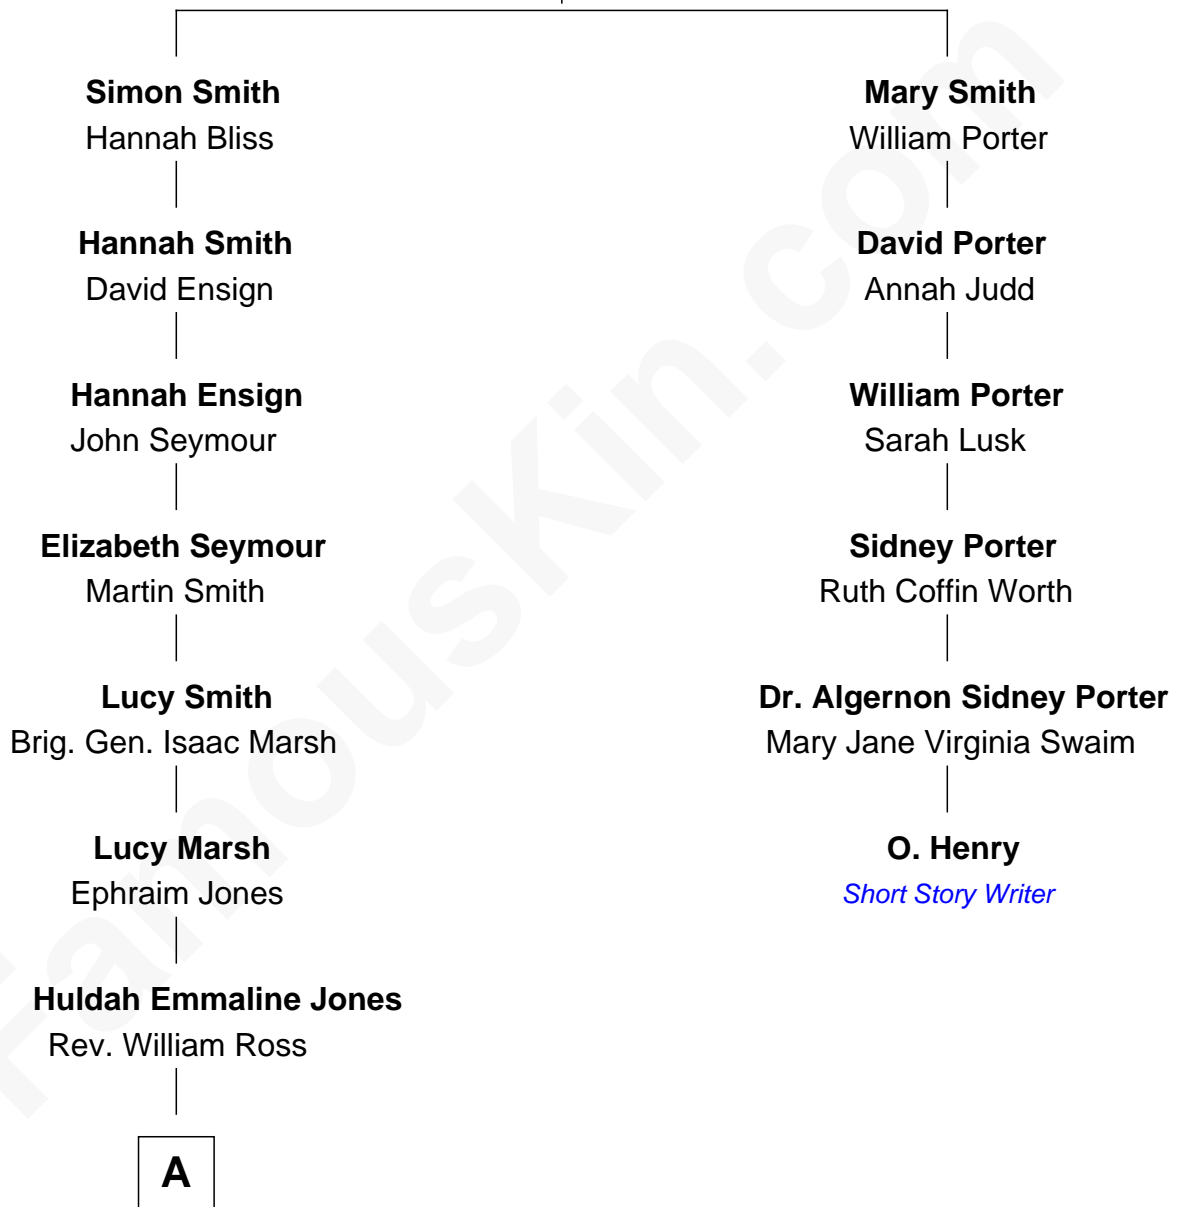

# FamousKin.com Relationship Chart of

**Julie Bowen**

*TV and Movie Actress*

5th cousin 7 times removed of

**O. Henry**

*Short Story Writer*

**Joseph Smith**

Lydia Hewett

**A**

—  
**Mary Elizabeth Ross**  
Rev. Thomas Harden Burch

—  
**William R. Burch**  
Sophia F. Mooney

—  
**Mary Ross Burch**  
Charles Daniel Frey

—  
**Charles Daniel Frey**  
Sue Kingsley Carl

—  
**Suzanne Frey**  
John Alexander Luetkemeyer