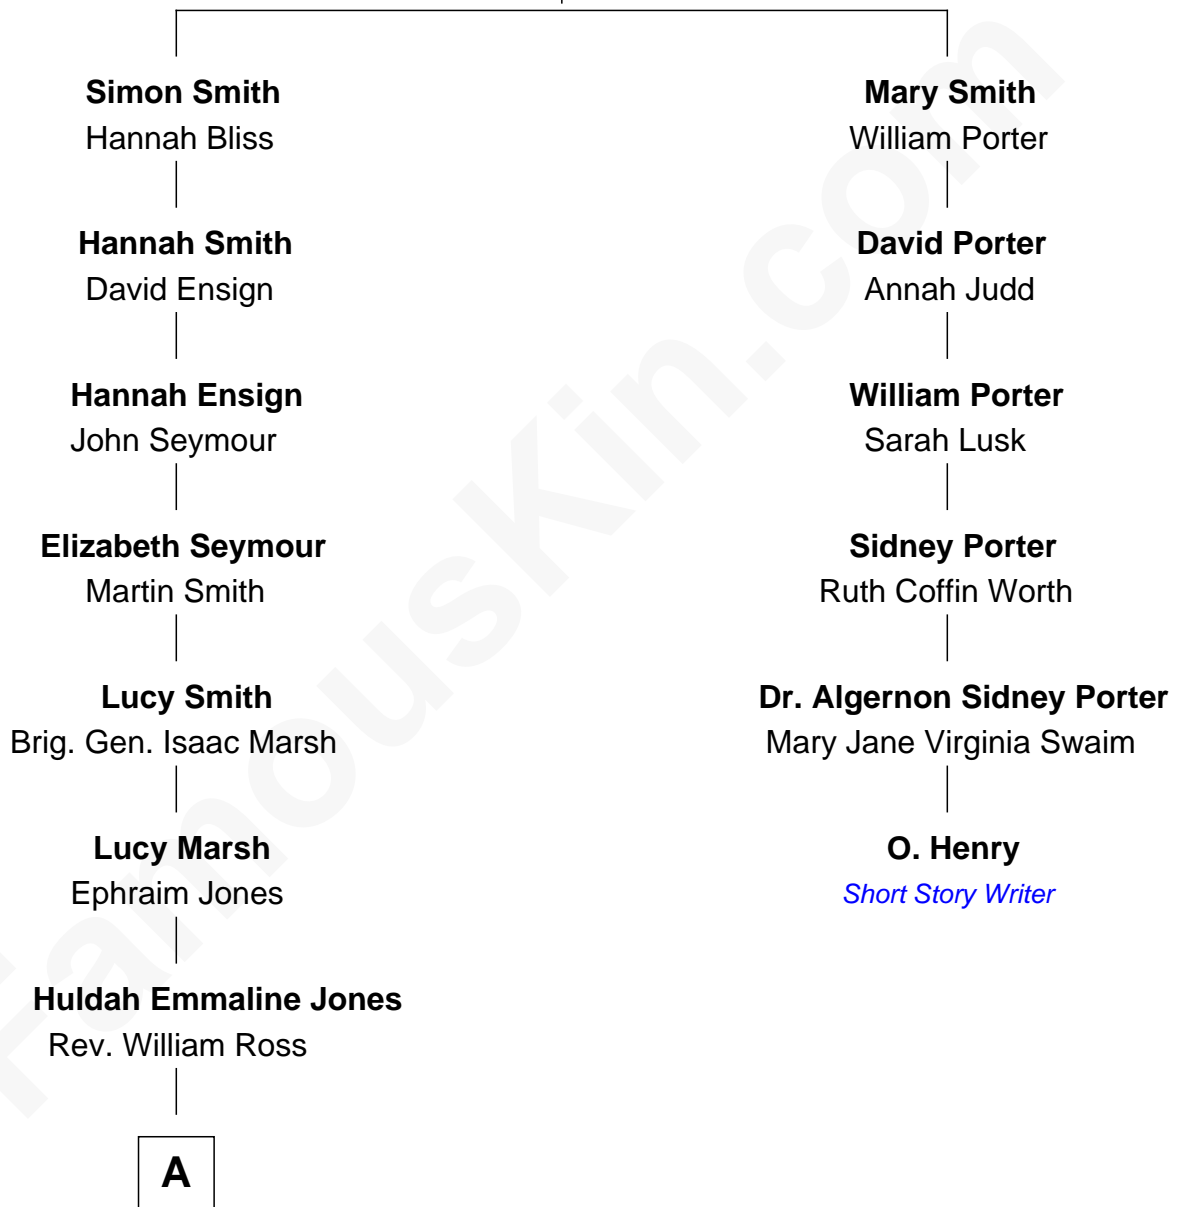

FamousKin.com Relationship Chart of

Julie Bowen

TV and Movie Actress

5th cousin 7 times removed of

O. Henry

Short Story Writer

Joseph Smith

Lydia Hewett

A

—
Mary Elizabeth Ross
Rev. Thomas Harden Burch

—
William R. Burch
Sophia F. Mooney

—
Mary Ross Burch
Charles Daniel Frey

—
Charles Daniel Frey
Sue Kingsley Carl

—
Suzanne Frey
John Alexander Luetkemeyer

—
Julie Bowen
TV and Movie Actress