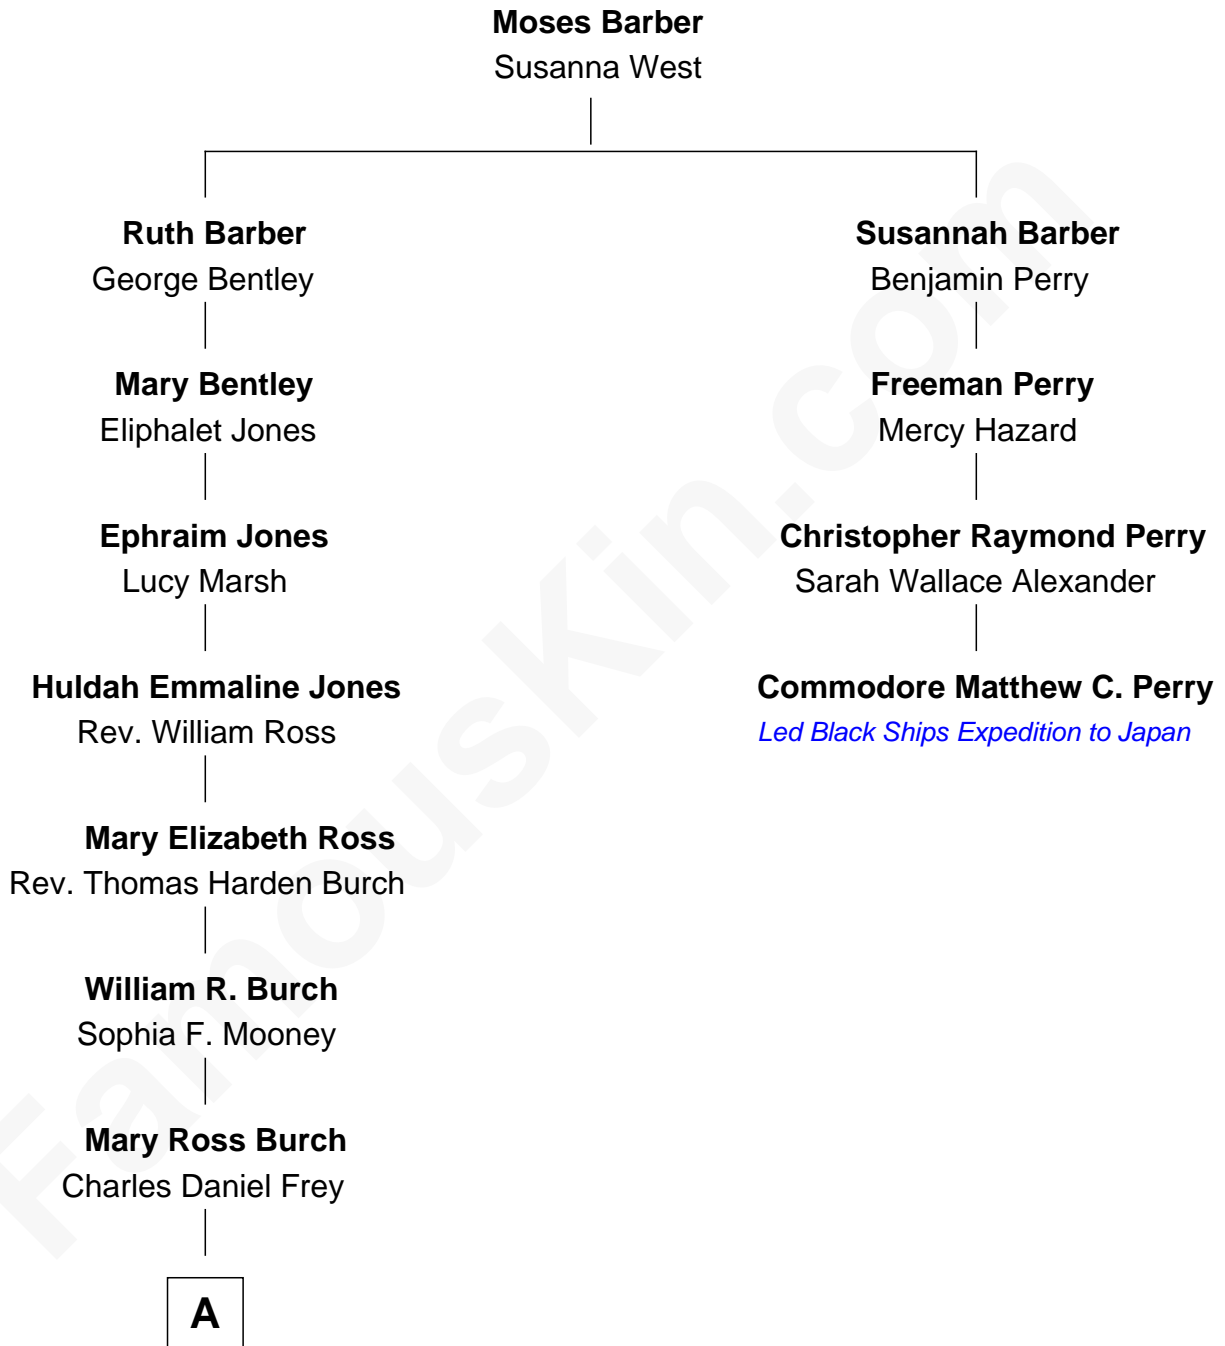

FamousKin.com Relationship Chart of

Julie Bowen

TV and Movie Actress

3rd cousin 6 times removed of

Commodore Matthew C. Perry

Led Black Ships Expedition to Japan

A

—
Charles Daniel Frey

Sue Kingsley Carl

—
Suzanne Frey

John Alexander Luetkemeyer

—
Julie Bowen

TV and Movie Actress

FamousKin.com