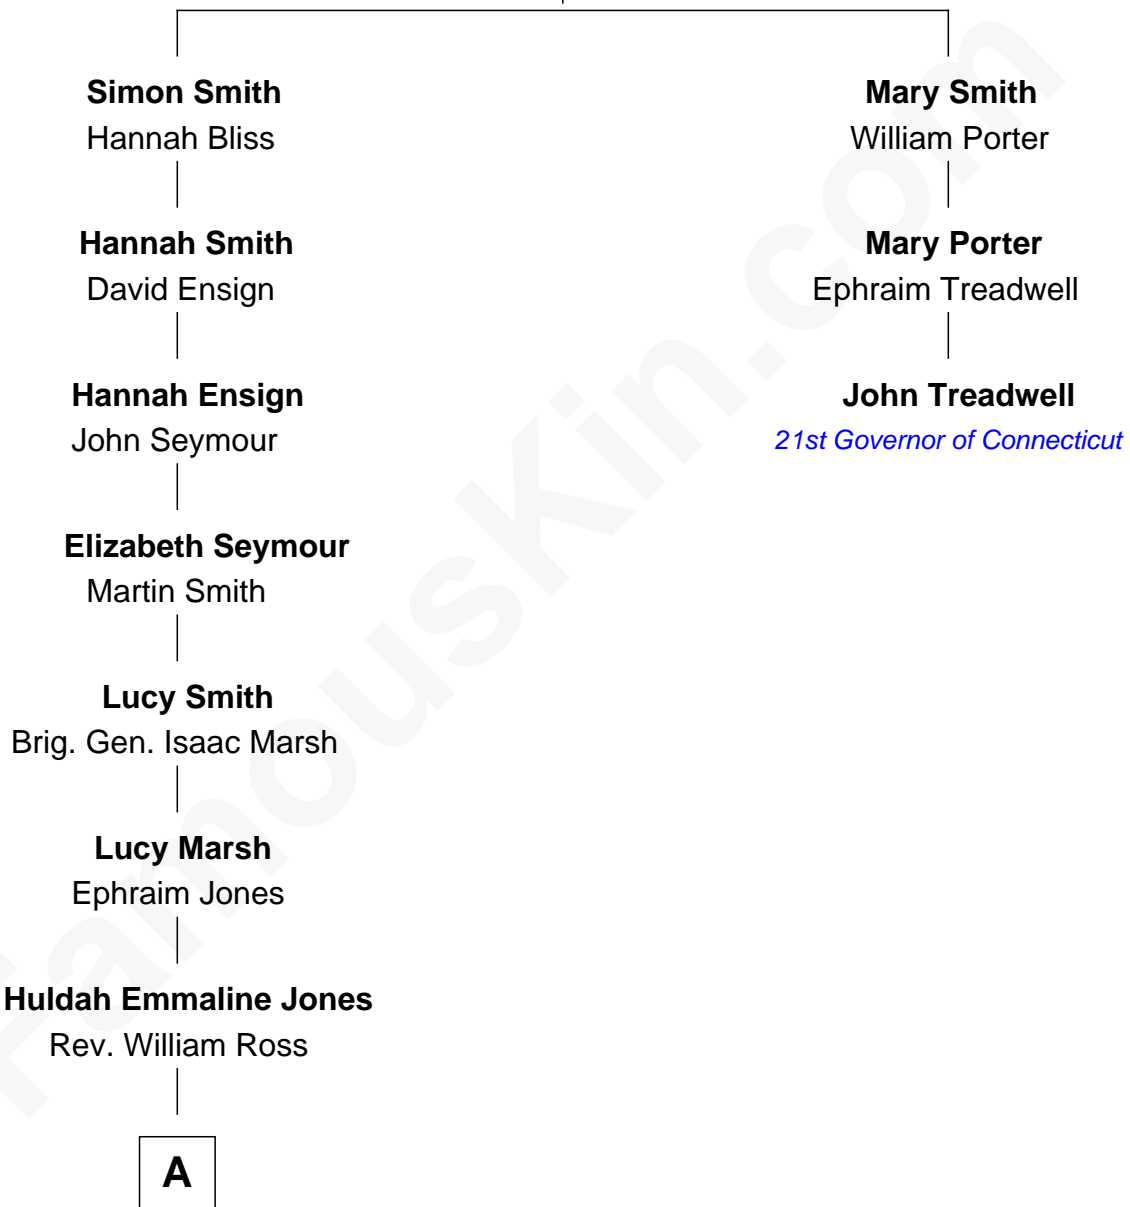

# FamousKin.com Relationship Chart of

**Julie Bowen**

*TV and Movie Actress*

2nd cousin 10 times removed of

**John Treadwell**

*21st Governor of Connecticut*

**Joseph Smith**

Lydia Hewett

**A**

—  
**Mary Elizabeth Ross**  
Rev. Thomas Harden Burch

—  
**William R. Burch**  
Sophia F. Mooney

—  
**Mary Ross Burch**  
Charles Daniel Frey

—  
**Charles Daniel Frey**  
Sue Kingsley Carl

—  
**Suzanne Frey**  
John Alexander Luetkemeyer