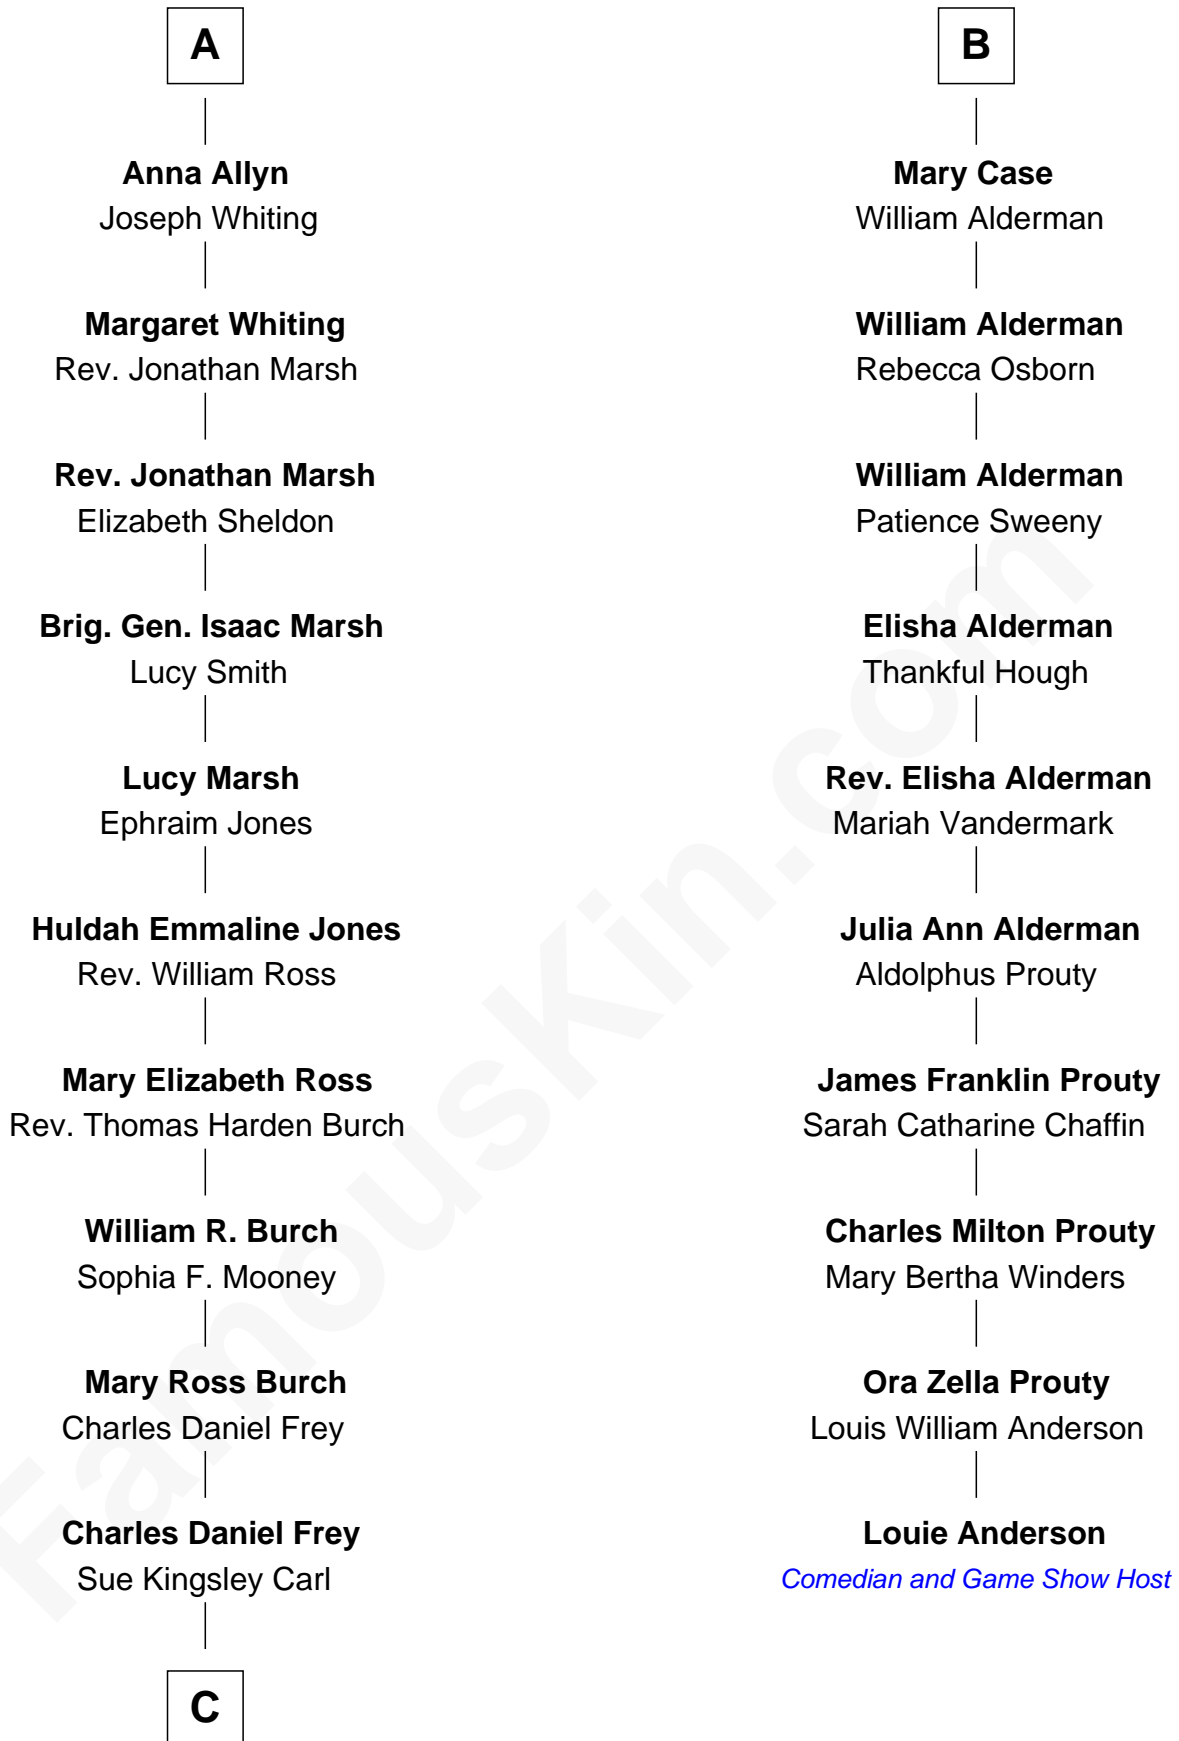

# FamousKin.com Relationship Chart of

**Julie Bowen**

*TV and Movie Actress*

16th cousin 2 times removed of

**Louie Anderson**

*Comedian and Game Show Host*

**C**

—  
**Suzanne Frey**  
John Alexander Luetkemeyer

—  
**Julie Bowen**  
*TV and Movie Actress*

FamousKin.com