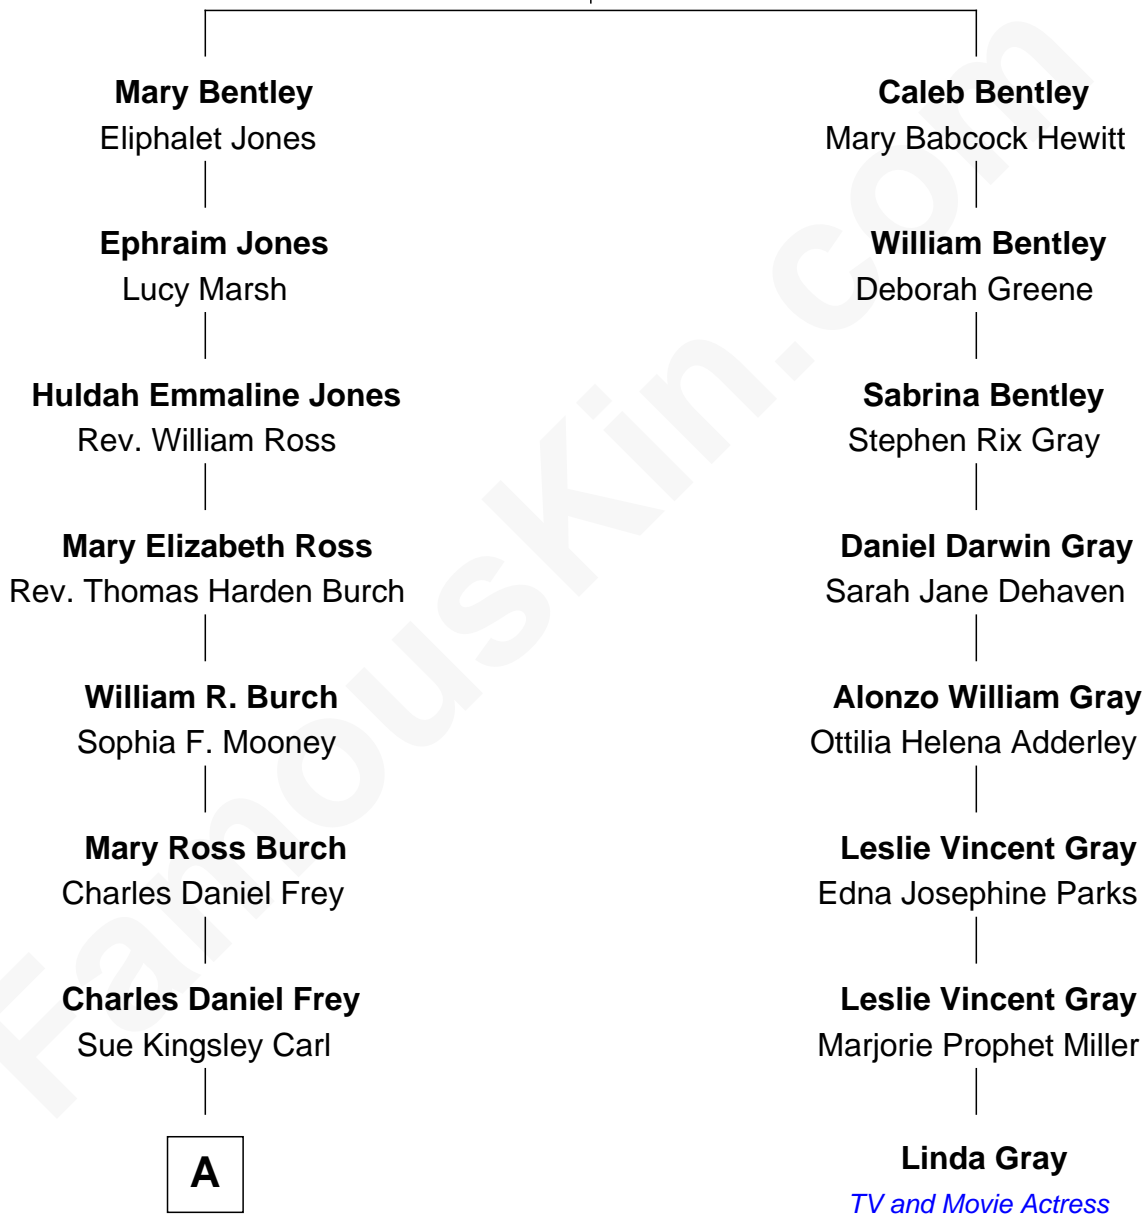

FamousKin.com Relationship Chart of

Julie Bowen

TV and Movie Actress

7th cousin 1 time removed of

Linda Gray

TV and Movie Actress

George Bentley

Ruth Barber

A

|
Suzanne Frey
John Alexander Luetkemeyer

|
Julie Bowen
TV and Movie Actress

FamousKin.com