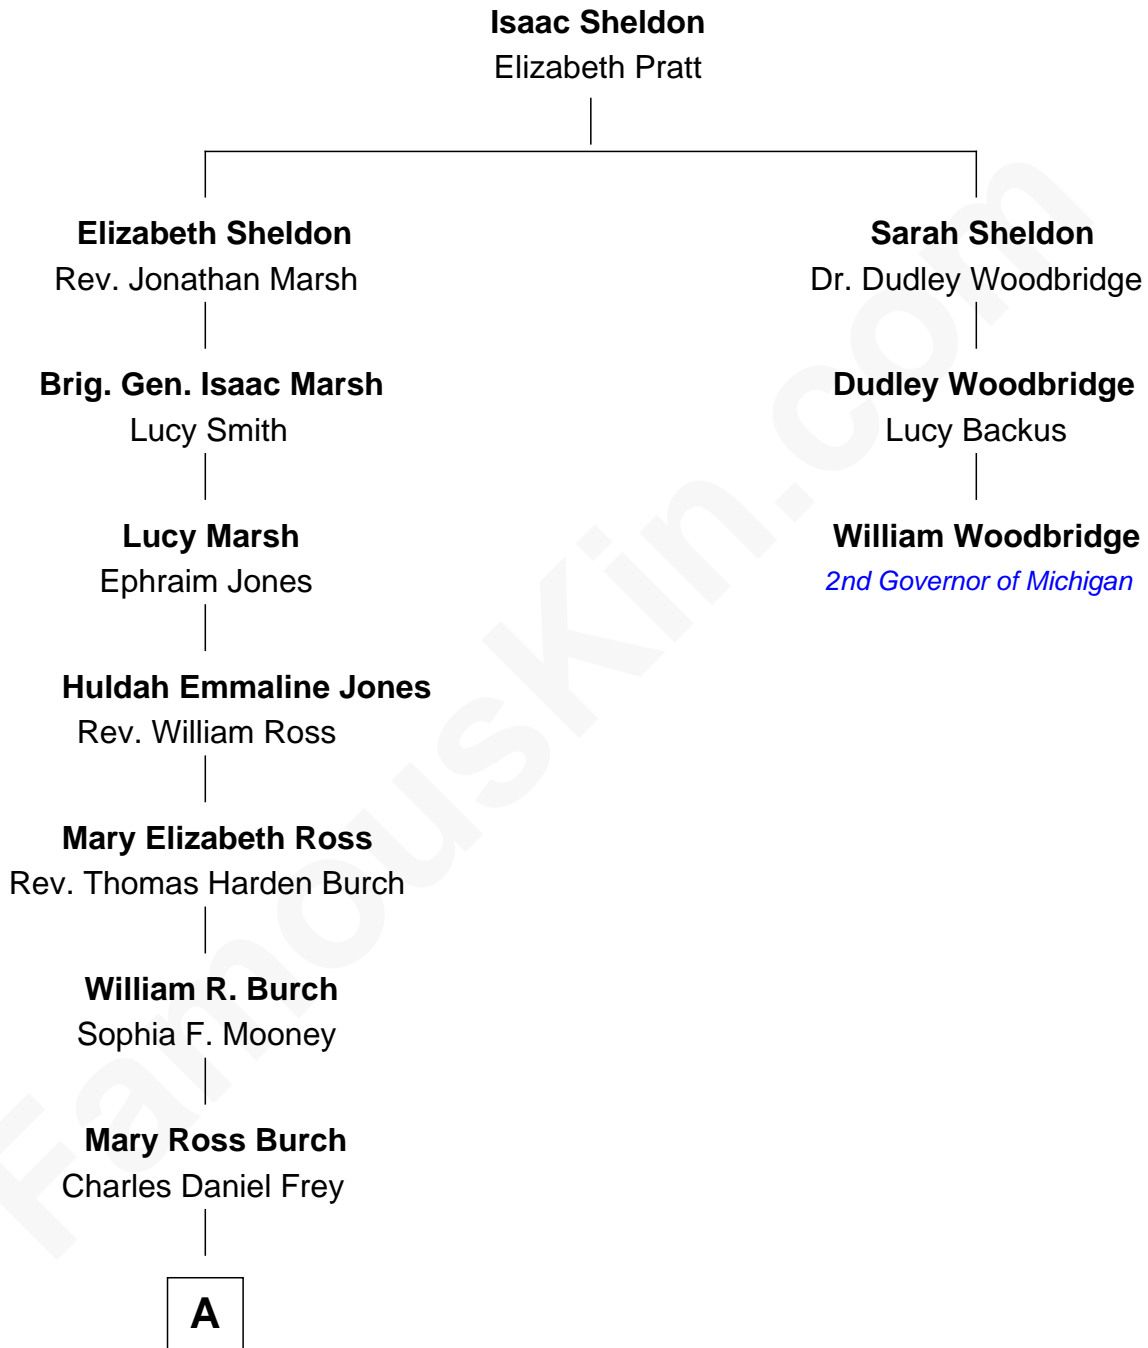

FamousKin.com Relationship Chart of

Julie Bowen

TV and Movie Actress

2nd cousin 7 times removed of

William Woodbridge

2nd Governor of Michigan

A

—
Charles Daniel Frey

Sue Kingsley Carl

—
Suzanne Frey

John Alexander Luetkemeyer

—
Julie Bowen

TV and Movie Actress

FamousKin.com