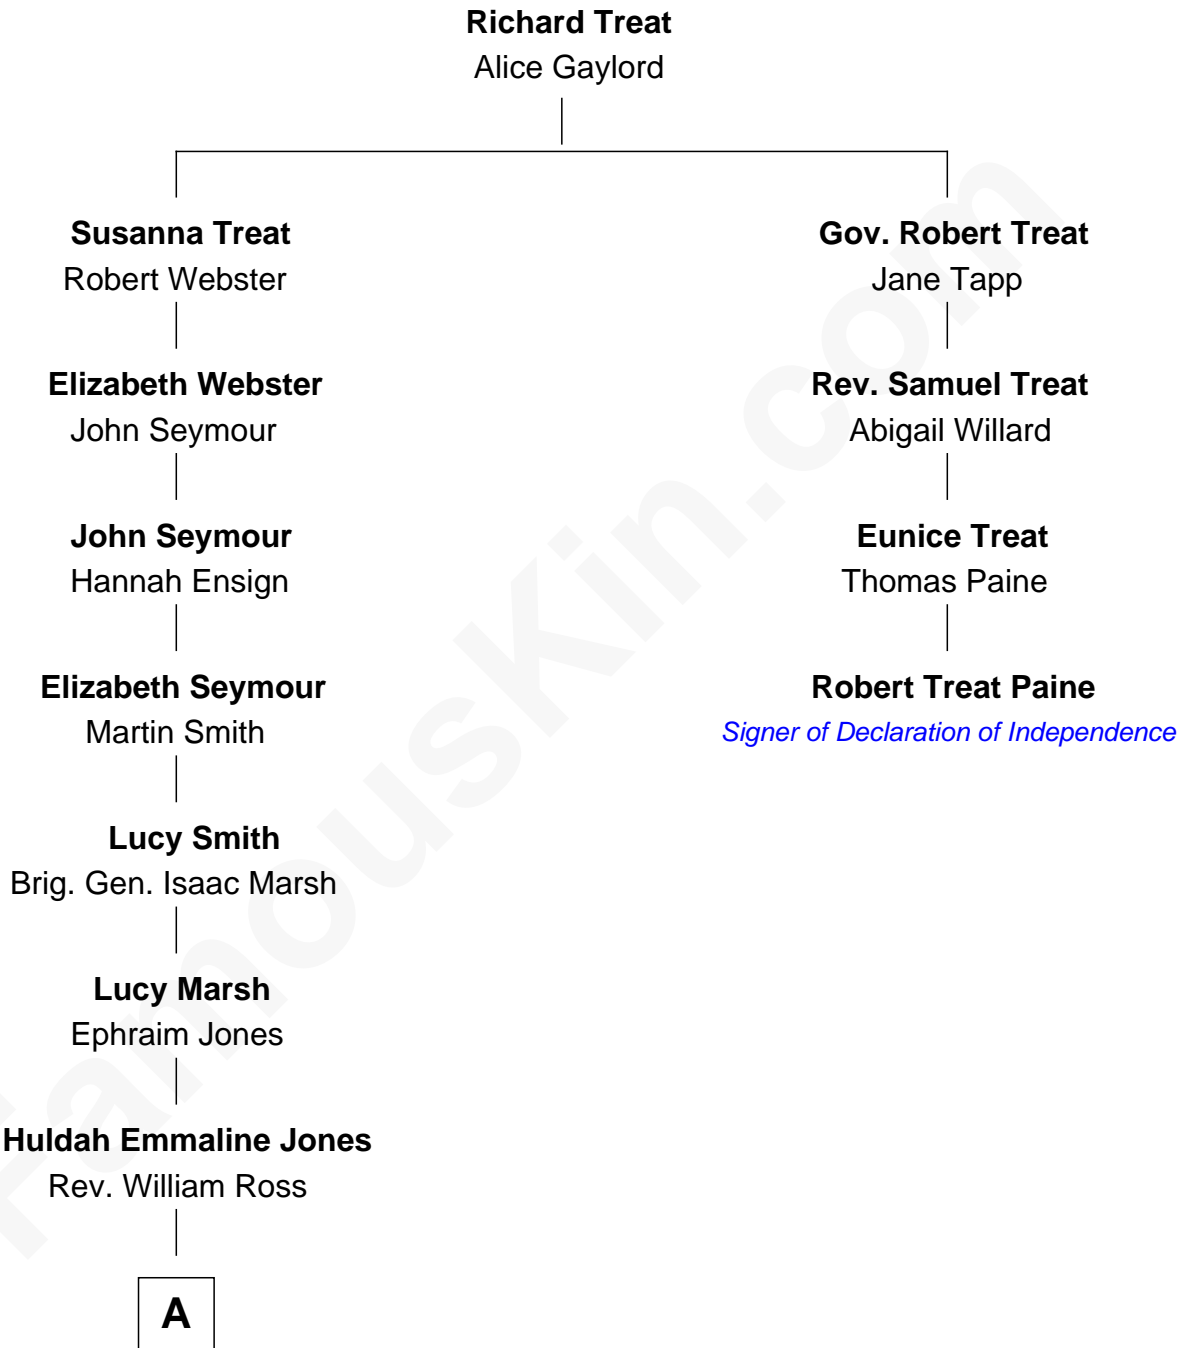

FamousKin.com Relationship Chart of

Julie Bowen

TV and Movie Actress

3rd cousin 9 times removed of

Robert Treat Paine

Signer of the Declaration of Independence

A

—
Mary Elizabeth Ross
Rev. Thomas Harden Burch

—
William R. Burch
Sophia F. Mooney

—
Mary Ross Burch
Charles Daniel Frey

—
Charles Daniel Frey
Sue Kingsley Carl

—
Suzanne Frey
John Alexander Luetkemeyer

—
Julie Bowen
TV and Movie Actress