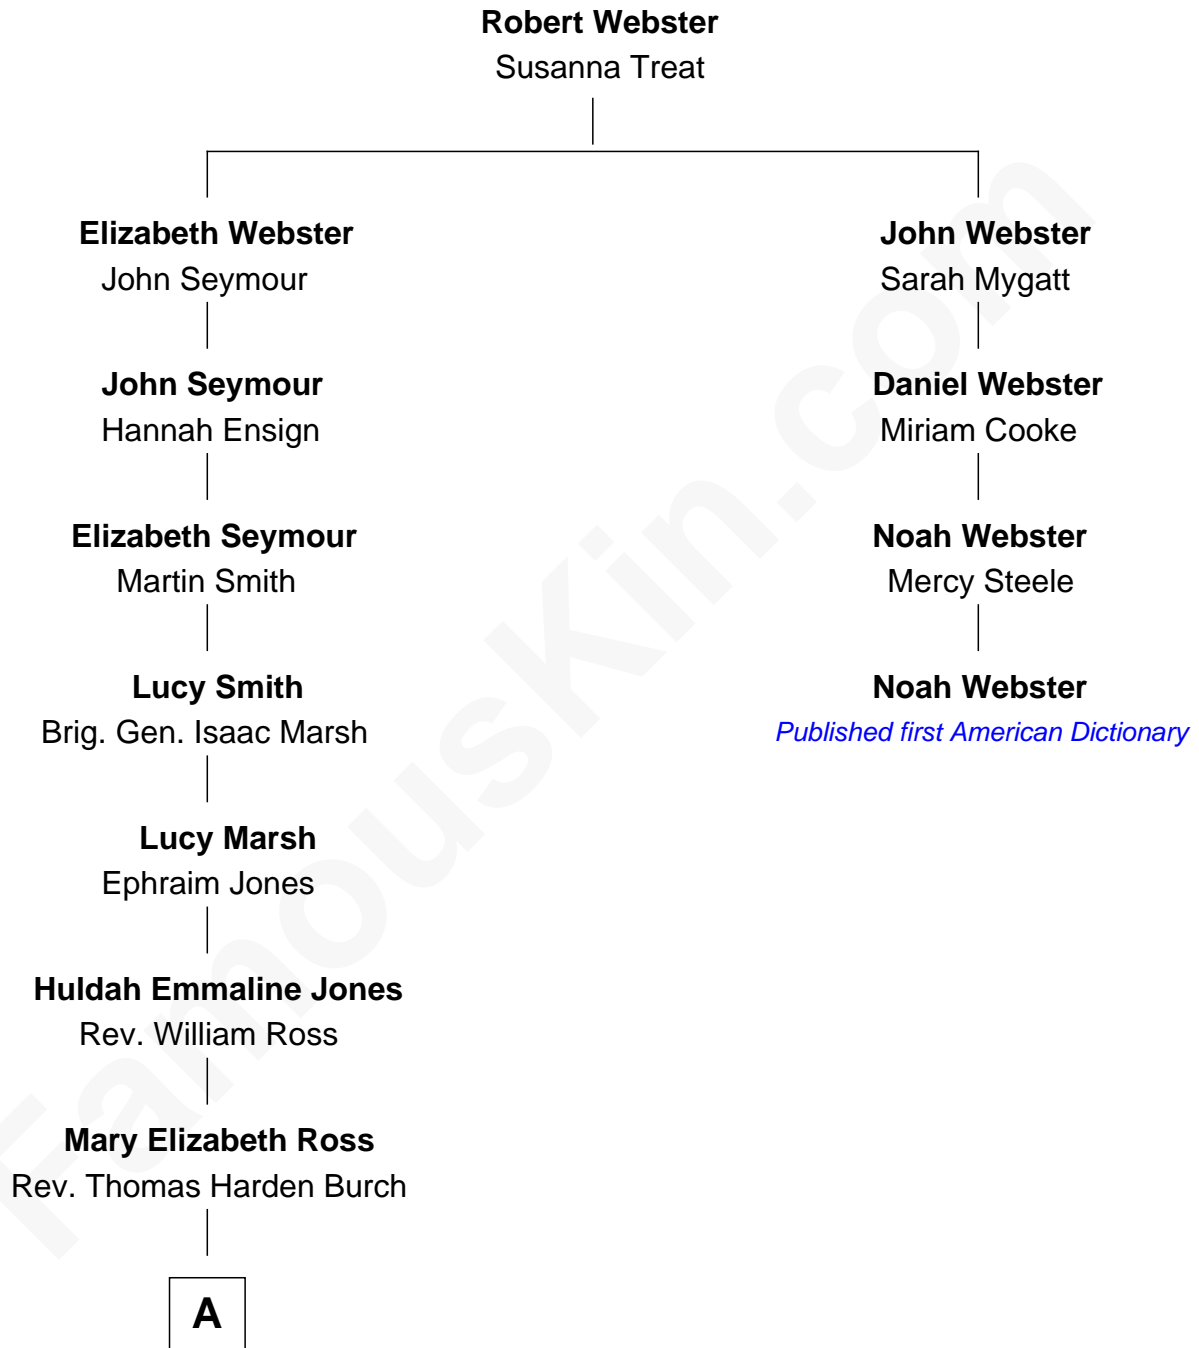

# FamousKin.com Relationship Chart of

**Julie Bowen**

*TV and Movie Actress*

3rd cousin 8 times removed of

**Noah Webster**

*Published first American Dictionary*

**A**

—  
**William R. Burch**

Sophia F. Mooney

—  
**Mary Ross Burch**

Charles Daniel Frey

—  
**Charles Daniel Frey**

Sue Kingsley Carl

—  
**Suzanne Frey**

John Alexander Luetkemeyer

—  
**Julie Bowen**