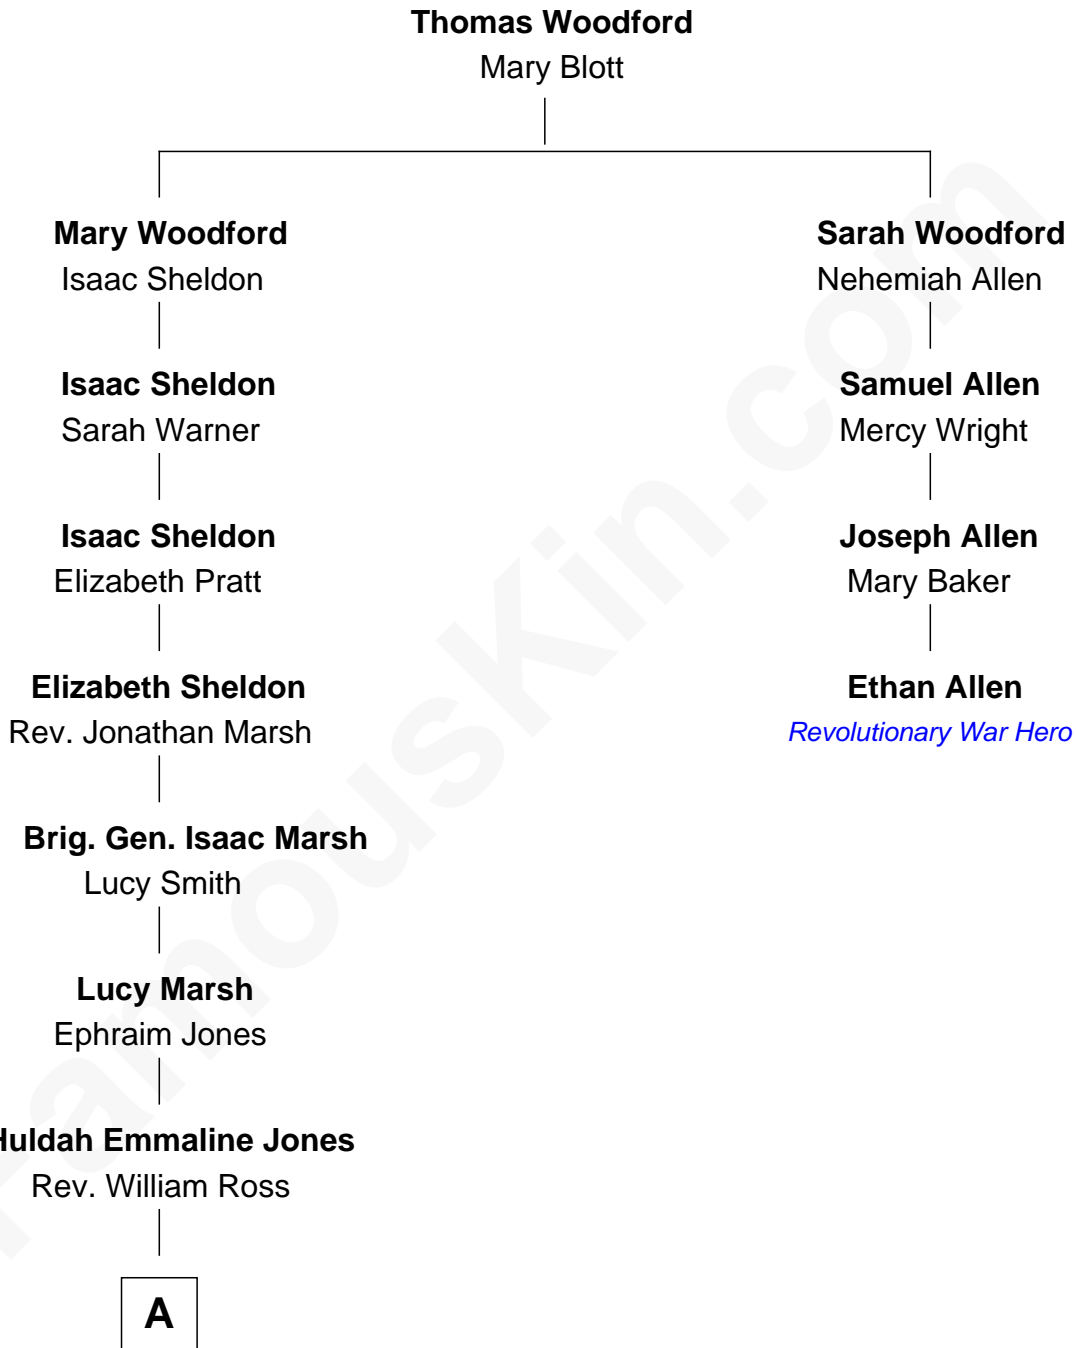

FamousKin.com Relationship Chart of

Julie Bowen

TV and Movie Actress

3rd cousin 9 times removed of

Ethan Allen

Revolutionary War Hero

A

—
Mary Elizabeth Ross
Rev. Thomas Harden Burch

—
William R. Burch
Sophia F. Mooney

—
Mary Ross Burch
Charles Daniel Frey

—
Charles Daniel Frey
Sue Kingsley Carl

—
Suzanne Frey
John Alexander Luetkemeyer

—
Julie Bowen
TV and Movie Actress