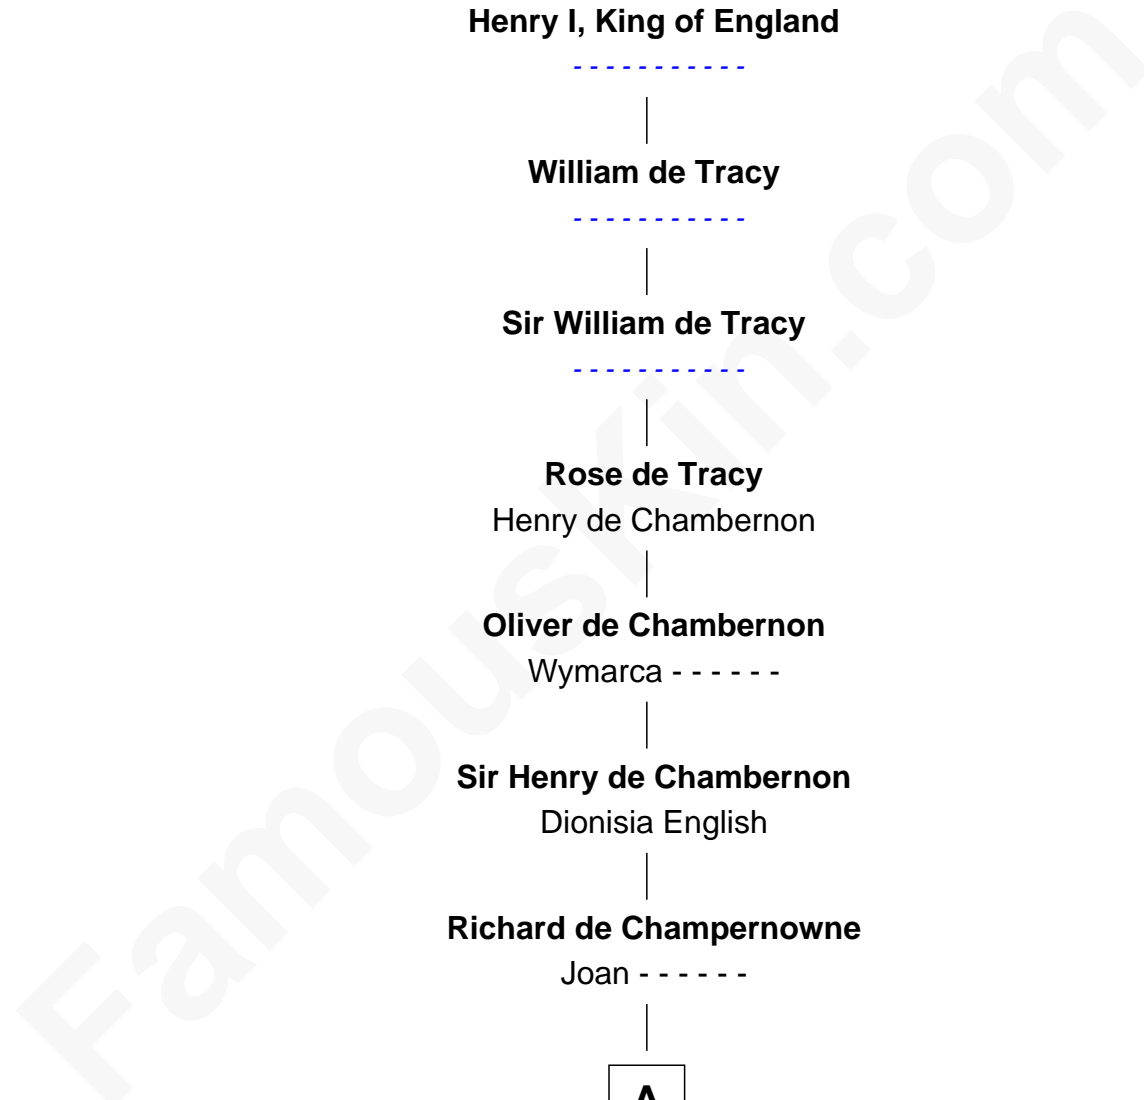

William the Conqueror

Matilda of Flanders

Henry I, King of England

William de Tracy

Sir William de Tracy

Rose de Tracy

Henry de Chambernon

Oliver de Chambernon

Wymarca -----

Sir Henry de Chambernon

Dionisia English

Richard de Champernowne

Joan -----