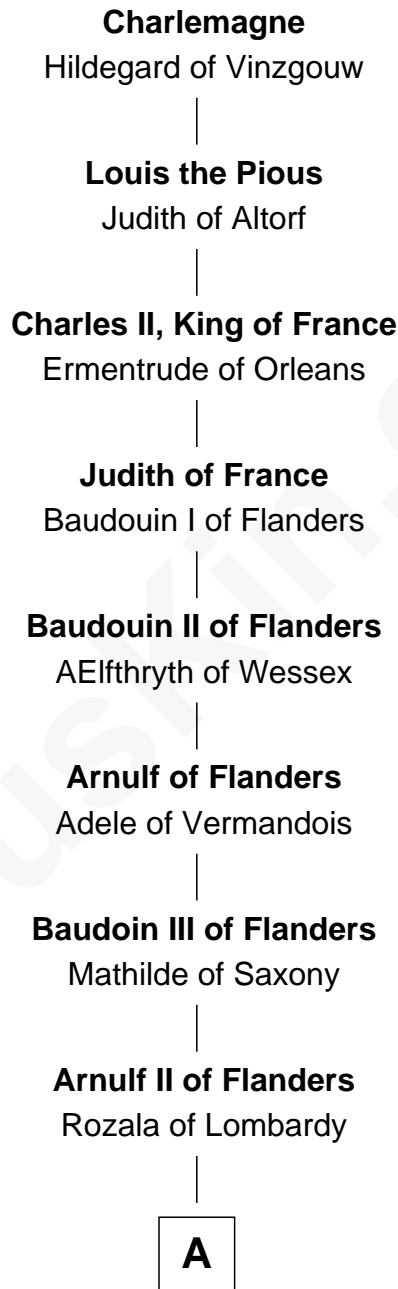

FamousKin.com Relationship Chart of

Julie Bowen

TV and Movie Actress

39th Great-granddaughter of

Charlemagne

King of the Franks

B

Richard Champernowne

Elizabeth Valletort

Sir Thomas Champernowne

Eleanor de Rohart

Sir Richard Champernowne

Katherine Daubeny

John Champernowne

Margaret Hamley

Richard Champernowne