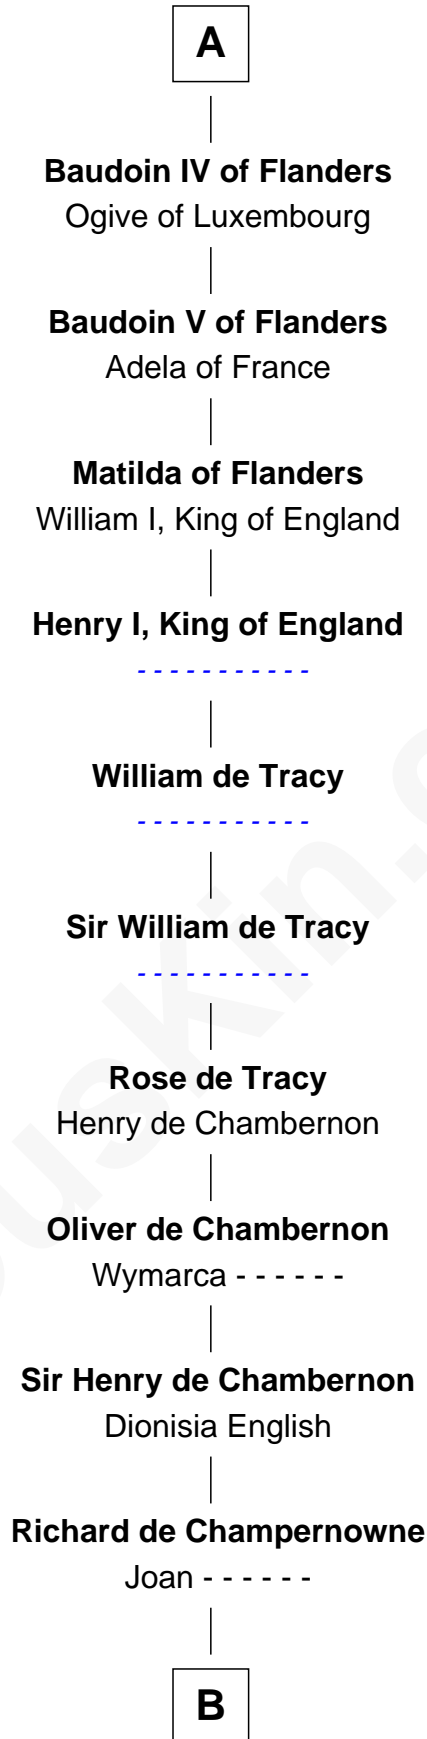

FamousKin.com Relationship Chart of

Julie Bowen

TV and Movie Actress

39th Great-granddaughter of

Charlemagne

King of the Franks

B

Richard Champernowne

Elizabeth Valletort

Sir Thomas Champernowne

Eleanor de Rohart

Sir Richard Champernowne

Katherine Daubeny

John Champernowne

Margaret Hamley

Richard Champernowne