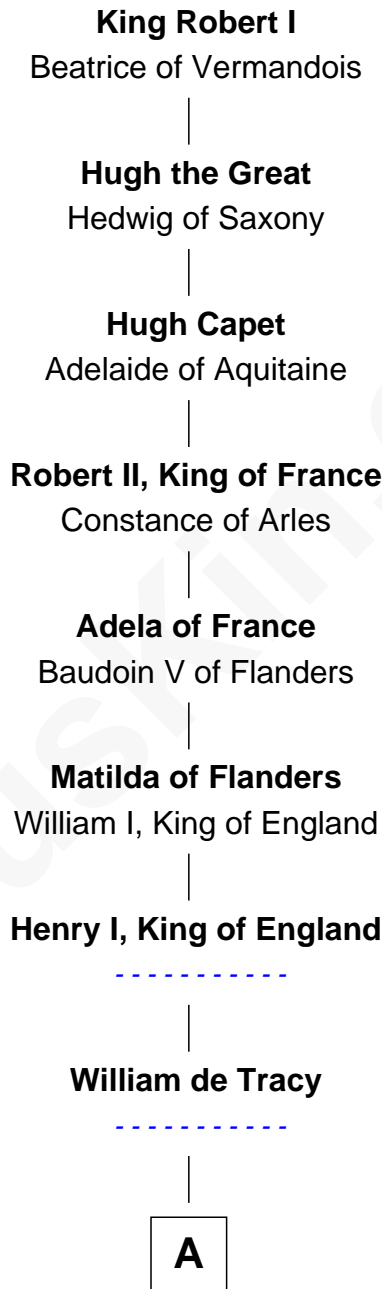

# FamousKin.com Relationship Chart of

**Julie Bowen**

*TV and Movie Actress*

34th Great-granddaughter of

**King Robert I**

*King of France*

**A**

|  
**Sir William de Tracy**

-----

|  
**Rose de Tracy**

Henry de Chambernon

|  
**Oliver de Chambernon**

Wymarca -----

|  
**Sir Henry de Chambernon**

Dionisia English

|  
**Richard de Champernowne**

Joan -----

|  
**Richard Champernowne**

Elizabeth Valletort

|  
**Sir Thomas Champernowne**

Eleanor de Rohart

|  
**Sir Richard Champernowne**

Katherine Daubeny

|  
**John Champernowne**