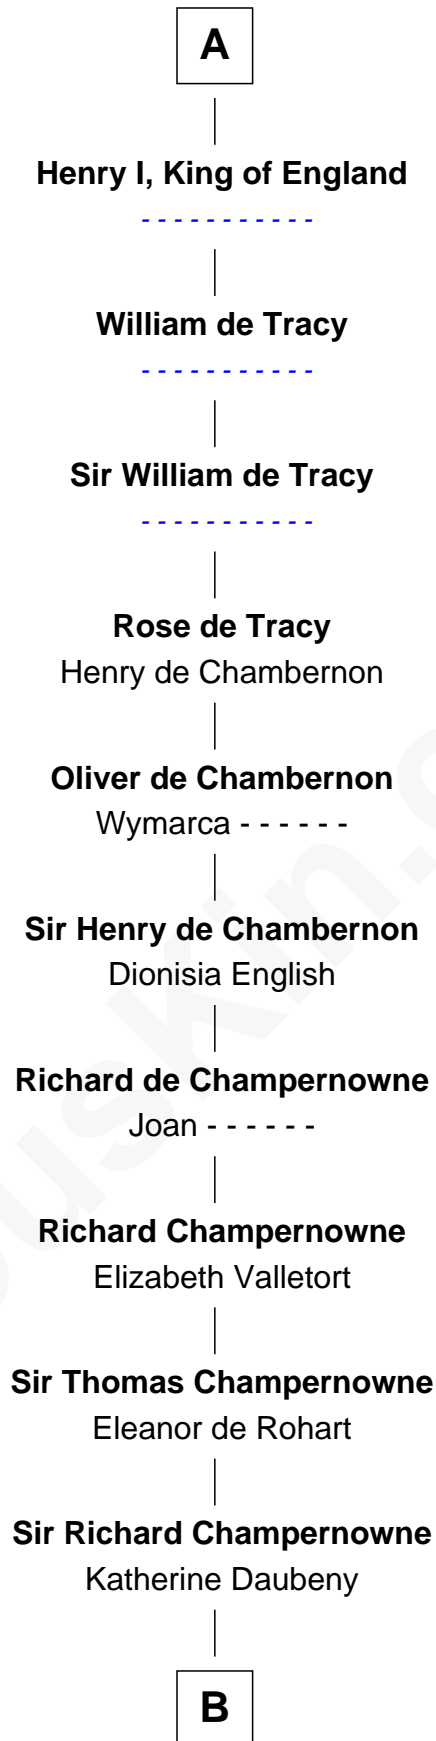

FamousKin.com Relationship Chart of

Julie Bowen

TV and Movie Actress

36th Great-granddaughter of

Alfred the Great

King of the Anglo-Saxons

Alfred the Great

Ealhswith of Mercia

AElfthryth of Wessex

Baudouin II of Flanders

Arnulf of Flanders

Adele of Vermandois

Baudoin III of Flanders

Mathilde of Saxony

Arnulf II of Flanders

Rozala of Lombardy

Baudoin IV of Flanders

Ogive of Luxembourg

Baudoin V of Flanders

Adela of France

Matilda of Flanders

William I, King of England

A

B