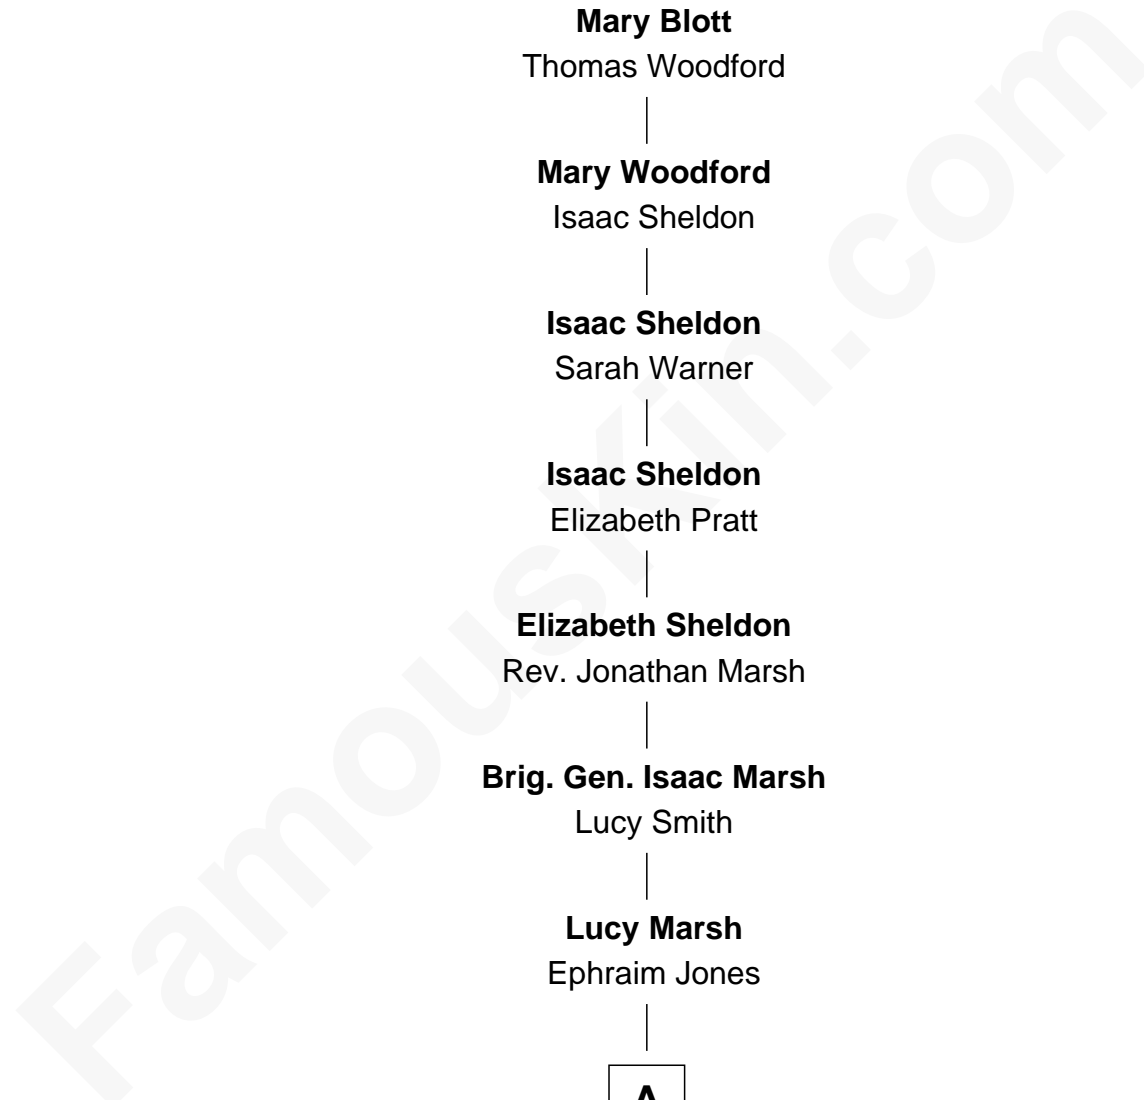

FamousKin.com Relationship Chart of

Julie Bowen

TV and Movie Actress

12th Great-granddaughter of

Robert Blott

(c1584 - 1665) Great Migration Immigrant 1634

Robert Blott

Susanna Selbee

Elizabeth Sheldon

Rev. Jonathan Marsh

Brig. Gen. Isaac Marsh

Lucy Smith

Lucy Marsh

Ephraim Jones

A

A