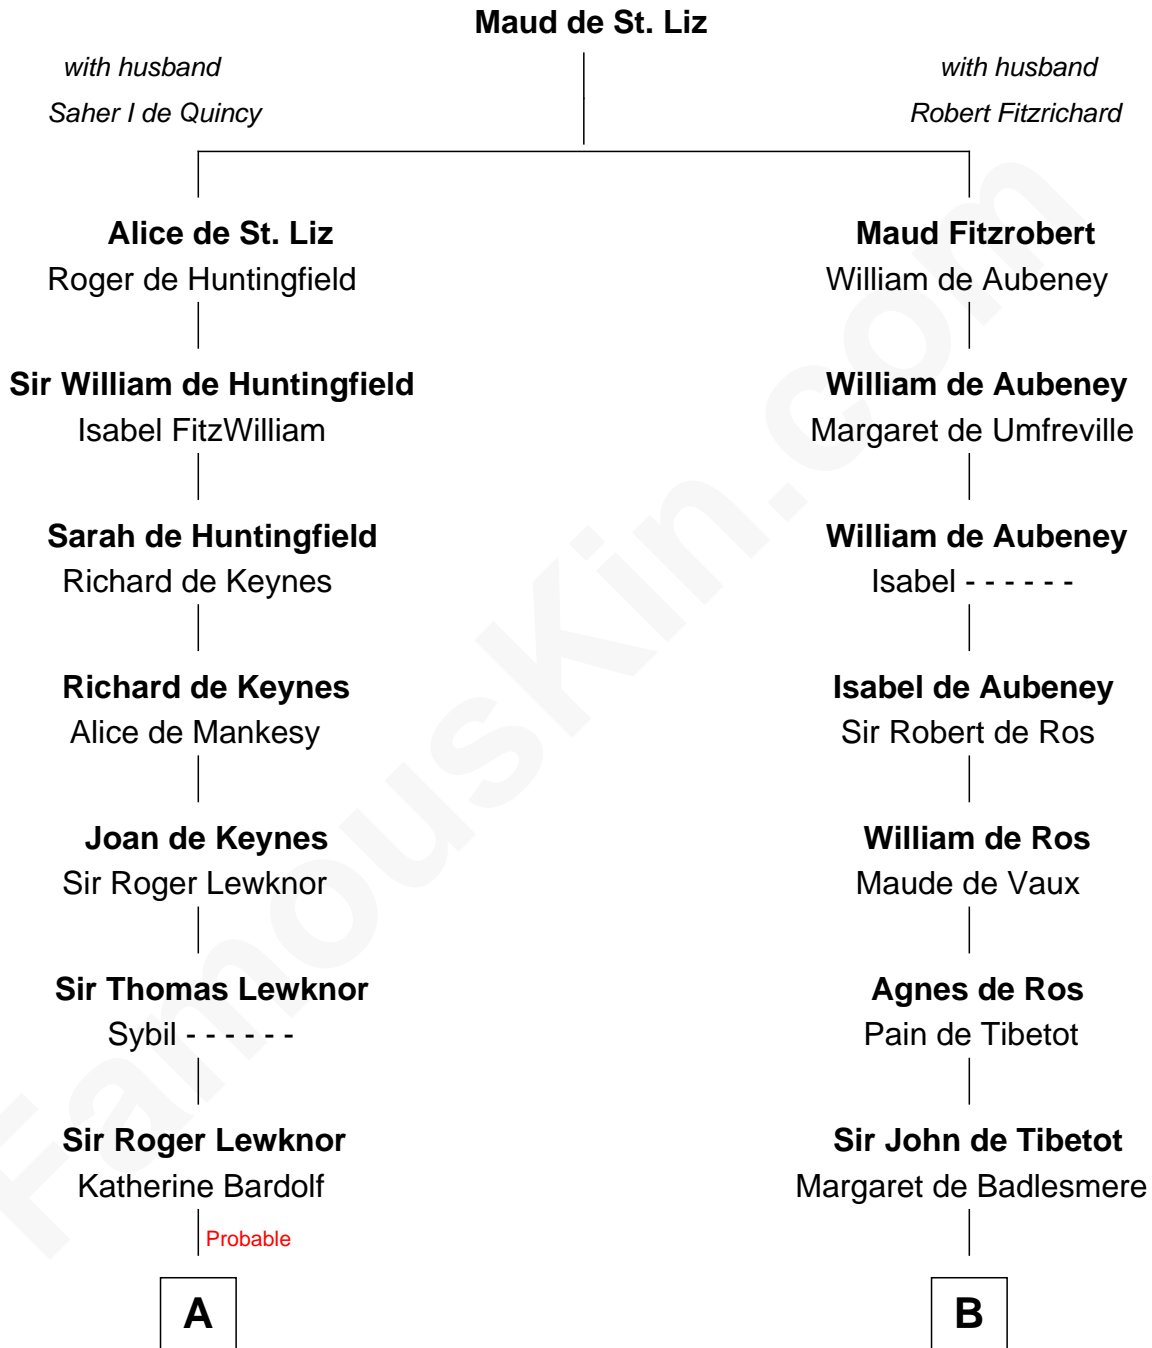

FamousKin.com

Relationship Chart of

Benedict Arnold

Traitor of the American Revolution

17th cousin 4 times removed of

Rev. George Burroughs

Executed for Witchcraft, Salem 1692

C

Elizabeth Scudder

Samuel Lothrop

Samuel Lathrop

Hannah Adgate

Elizabeth Lathrop

John Waterman

Hannah Waterman

Benedict Arnold

Benedict Arnold

Traitor of the American Revolution

FamousKin.com