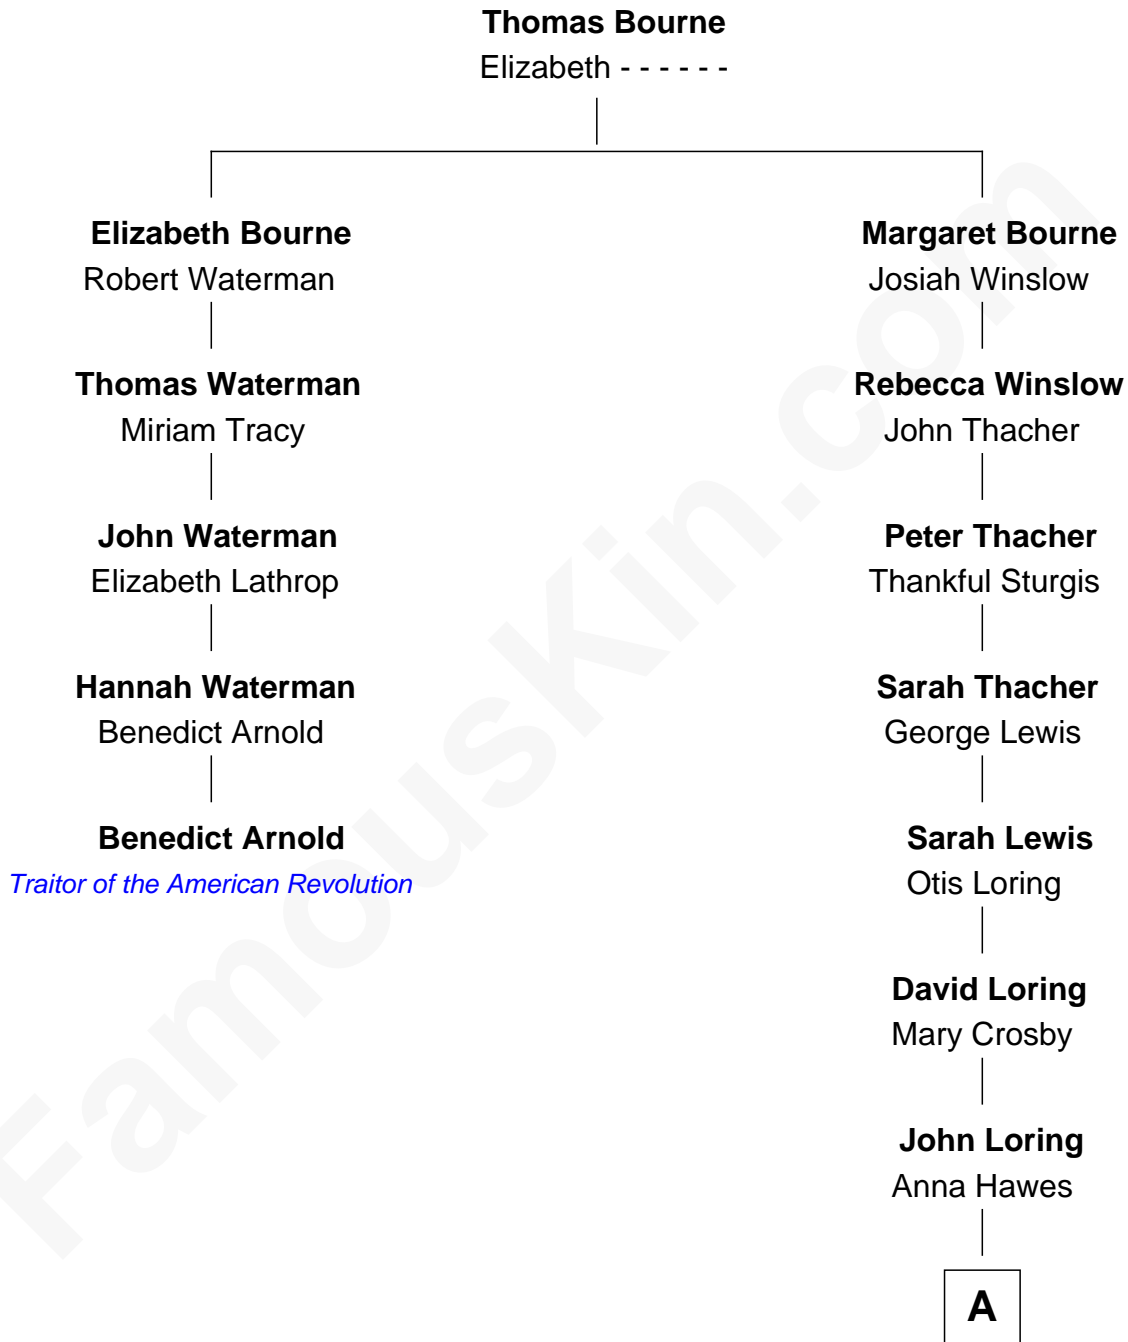

## Relationship Chart of

### Benedict Arnold

*Traitor of the American Revolution*

4th cousin 9 times removed of

**Matt Bomer**

*TV and Movie Actor*

**A**

**Sarah Lewis Loring**  
Edward Scott Hudson

**Anna Loring Hudson**  
Jethro Thomas Macy

**Edward Burton Macy**  
Bessie Lou Hocker

**Ishmael Wilford Macy**  
Fanny Elizabeth Heller

**Martha Alice Macy**  
Victor Bruce Staton

**Elizabeth Macy Staton**  
John O'Neill Bomer

**Matt Bomer**

*TV and Movie Actor*