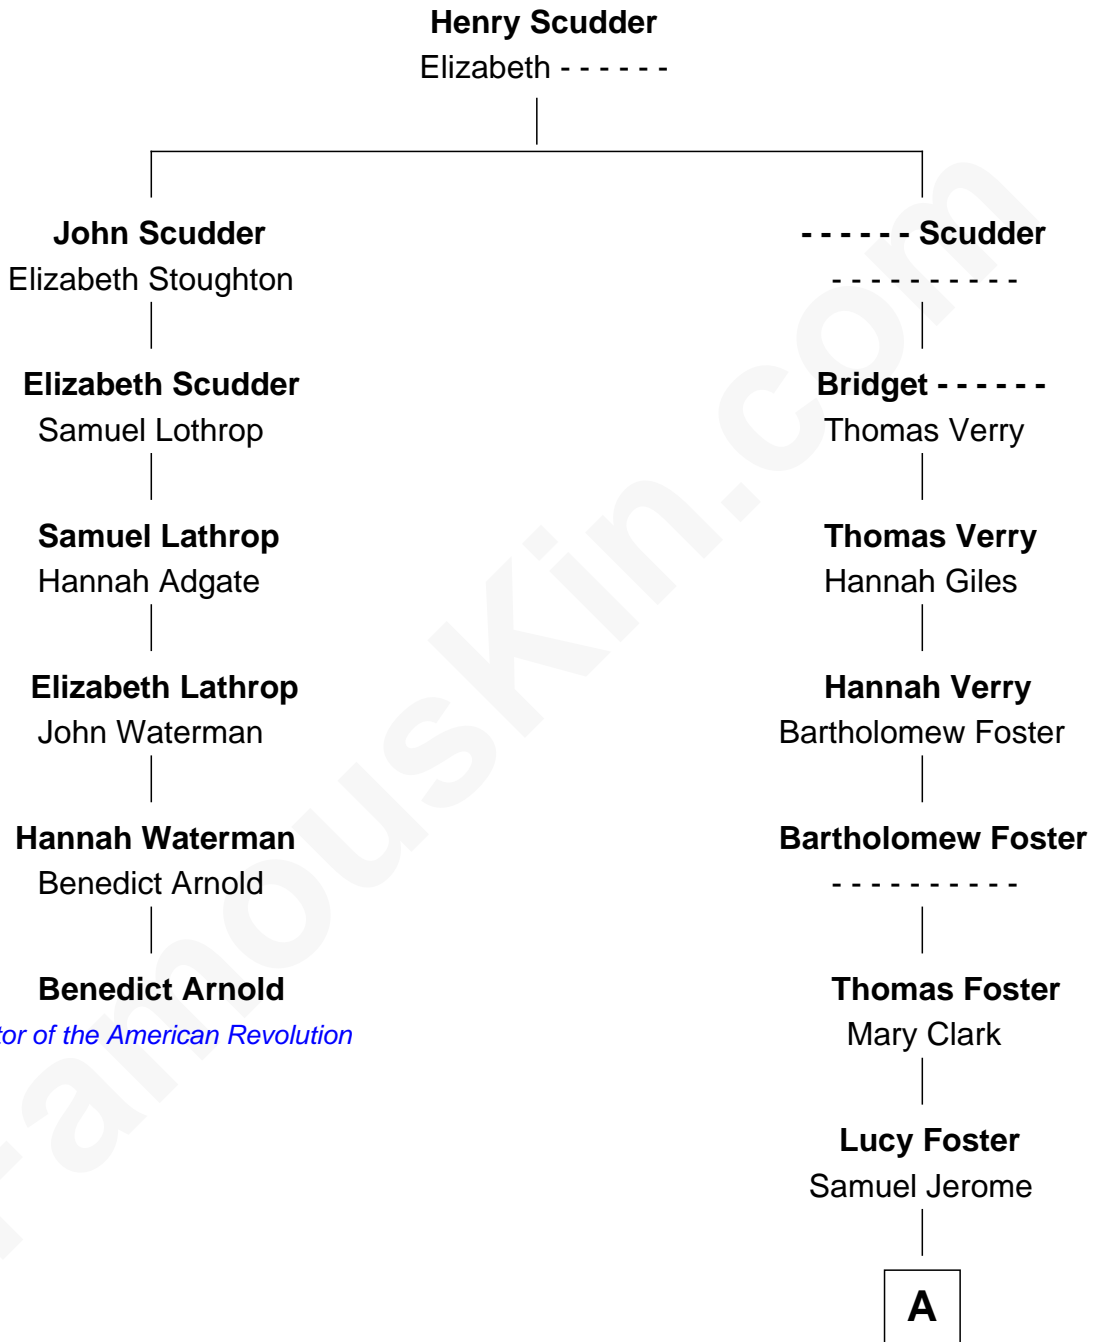

## Relationship Chart of

### Benedict Arnold

*Traitor of the American Revolution*

5th cousin 6 times removed of

### Sir Winston Churchill

*Prime Minister of the United Kingdom*

**A**

**Aaron Jerome**

Elizabeth Ball

**Isaac Jerome**

Aurora Murray

**Leonard Walter Jerome**