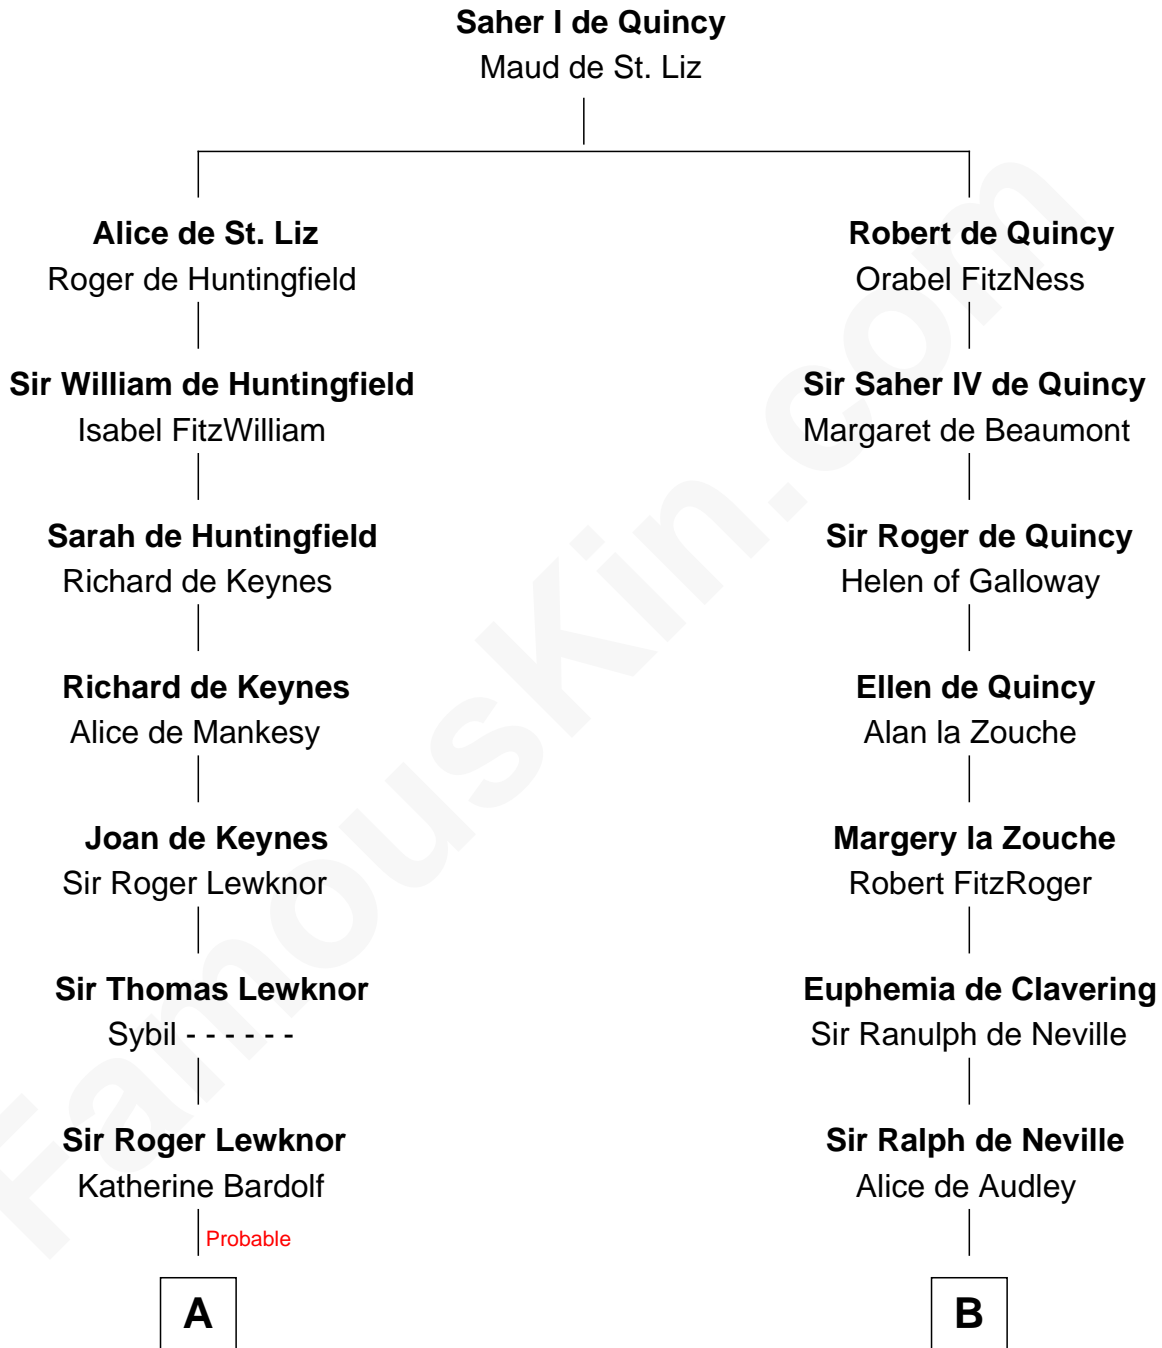

FamousKin.com

Relationship Chart of

Benedict Arnold

Traitor of the American Revolution

21st cousin of

Lord Charles Cornwallis

British Commander at Siege of Yorktown

C

Elizabeth Scudder

Samuel Lothrop

Samuel Lathrop

Hannah Adgate

Elizabeth Lathrop

John Waterman

Hannah Waterman

Benedict Arnold

Benedict Arnold

Traitor of the American Revolution

D

Sir Charles Cornwallis

Margaret Playsted

Charles Cornwallis

Elizabeth Fox

Charles Cornwallis