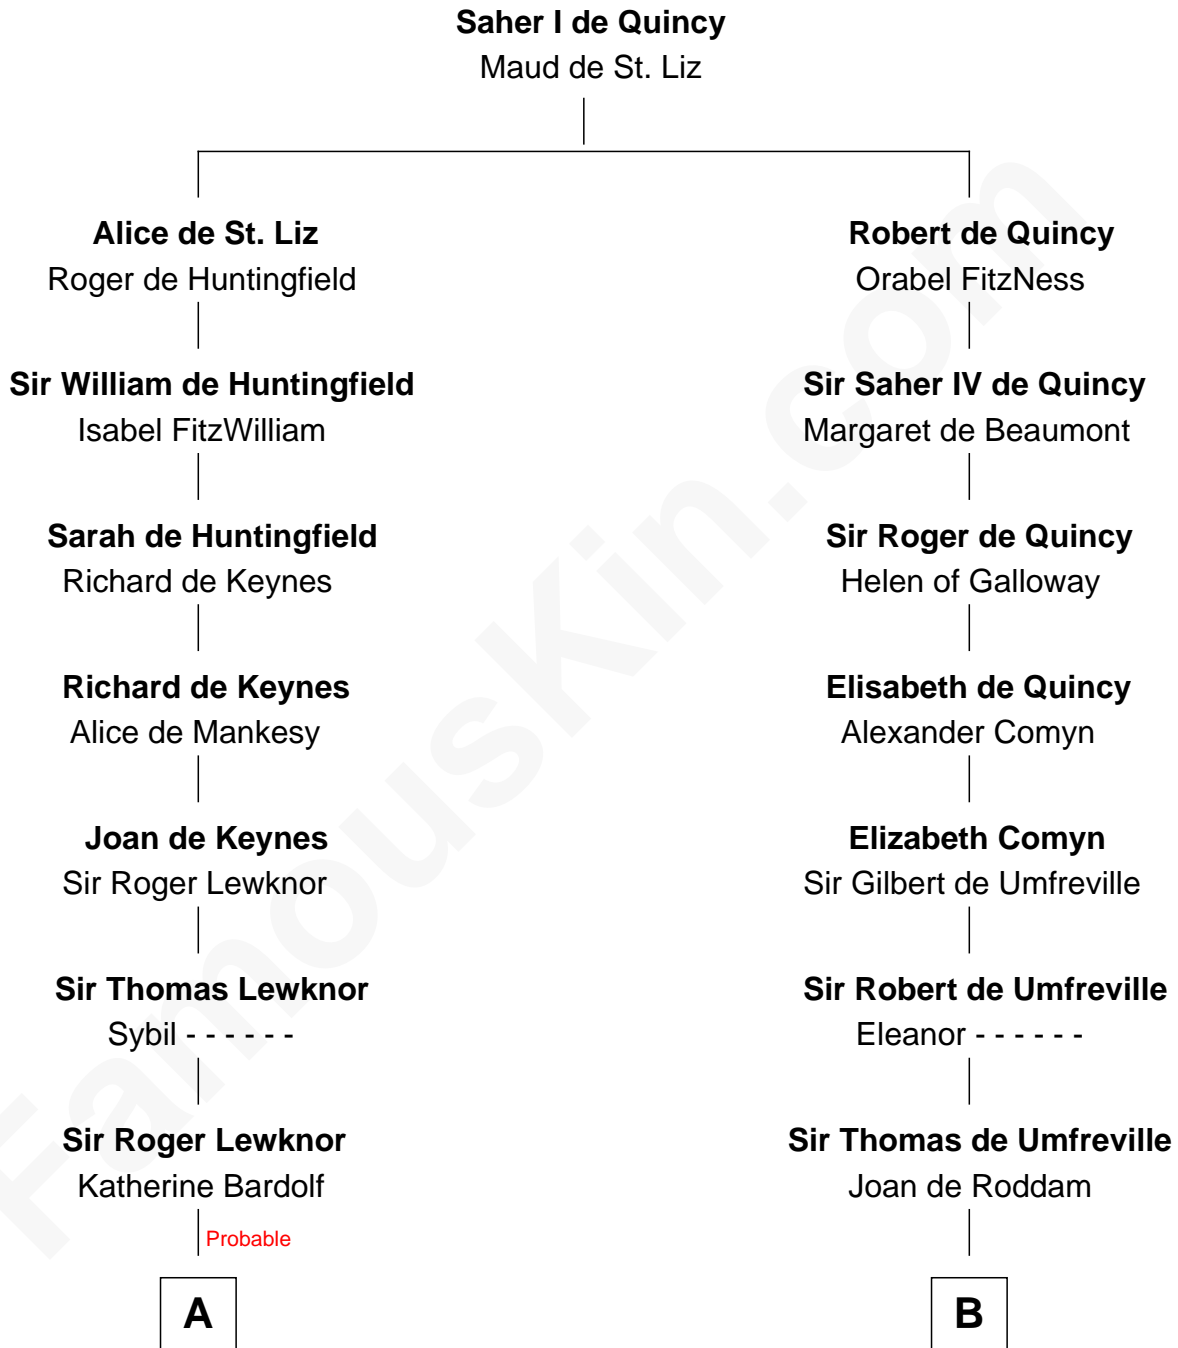

FamousKin.com

Relationship Chart of

Benedict Arnold

Traitor of the American Revolution

21st cousin of

Helen (Herron) Taft

First Lady of President William H. Taft

C

Elizabeth Scudder

Samuel Lothrop

Samuel Lathrop

Hannah Adgate

Elizabeth Lathrop

John Waterman

Hannah Waterman

Benedict Arnold

Benedict Arnold

Traitor of the American Revolution

D

Lawrence Clinton

Sarah Tryon

Rev. Isaac Clinton

Charity Welles

Maria Clinton