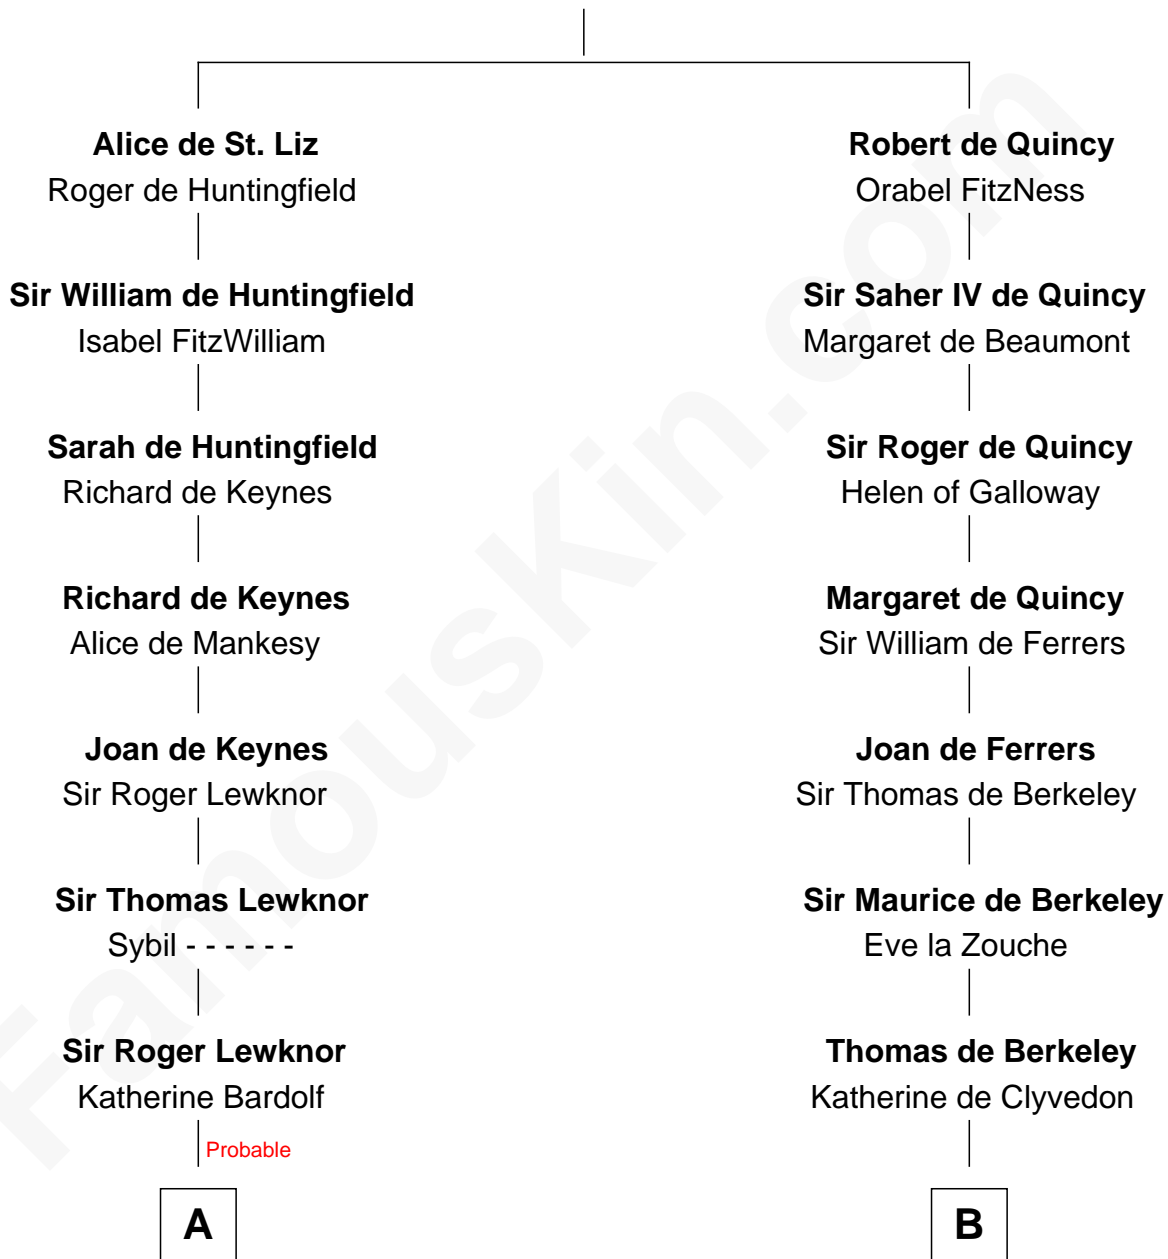

## Relationship Chart of

### Benedict Arnold

*Traitor of the American Revolution*

21st cousin of

### Grover Cleveland

*22nd and 24th U.S. President*

**Saher I de Quincy**

Maud de St. Liz

**C**

**Elizabeth Scudder**

Samuel Lothrop

**Samuel Lathrop**

Hannah Adgate

**Elizabeth Lathrop**

John Waterman

**Hannah Waterman**

Benedict Arnold

**Benedict Arnold**

*Traitor of the American Revolution*

**D**