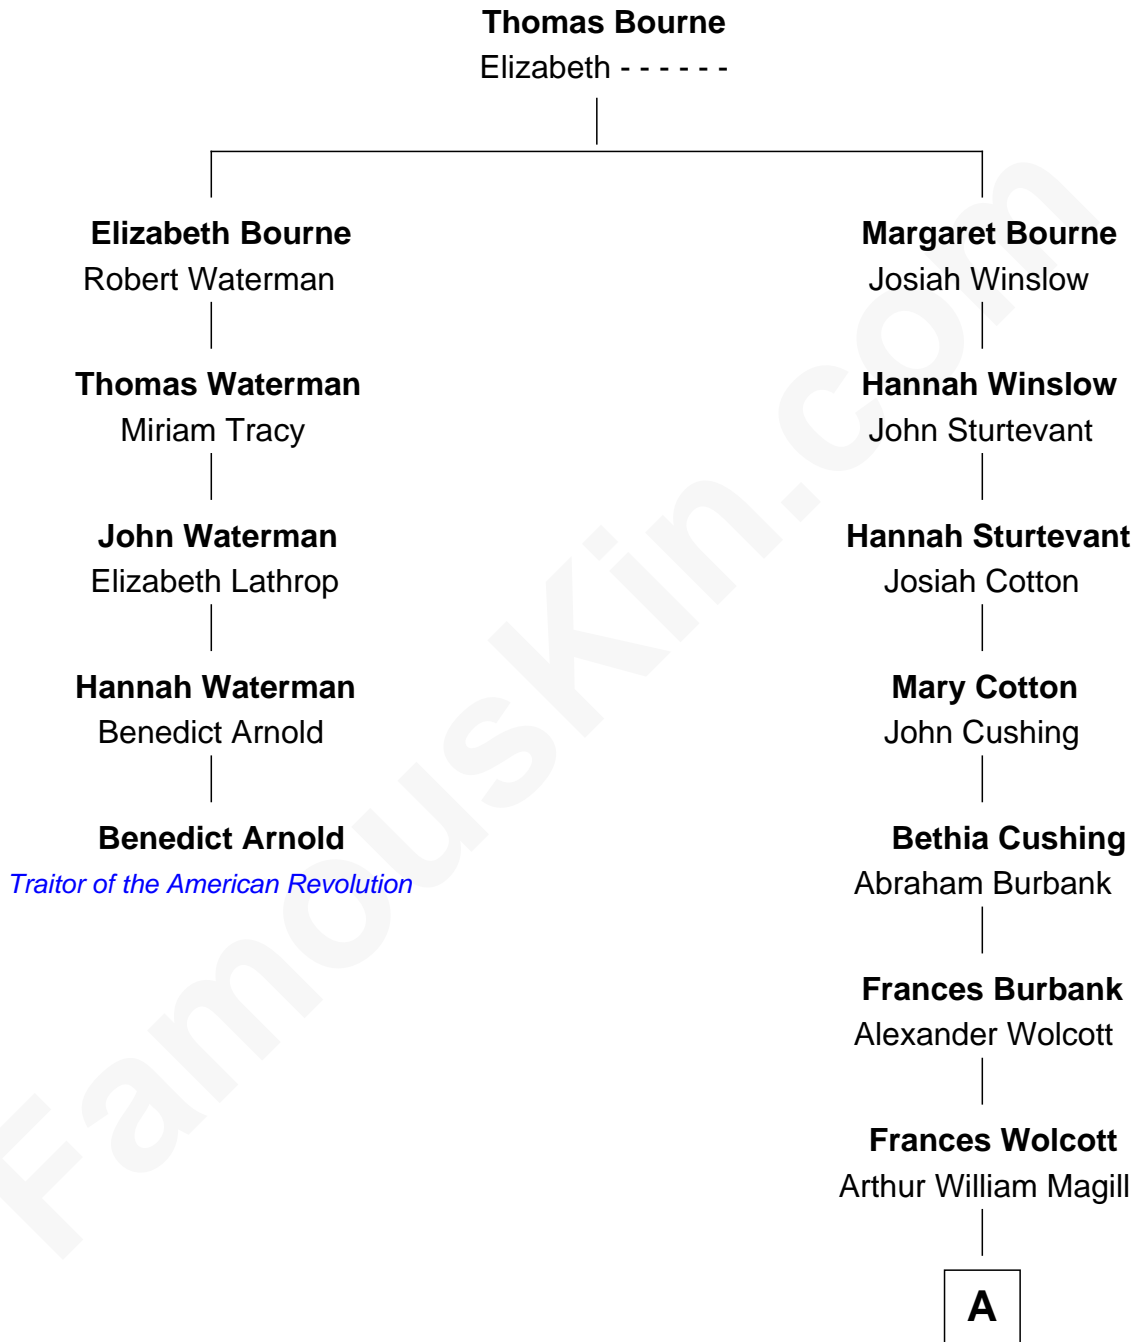

FamousKin.com

Relationship Chart of

Benedict Arnold

Traitor of the American Revolution

4th cousin 5 times removed of

Juliette Gordon Low

Founder of the Girl Scouts

A

Juliette Augusta Magill

John Harris Kinzie

Eleanor Lytle Kinzie

William Washington Gordon

Juliette Gordon Low

Founder of the Girl Scouts

FamousKin.com