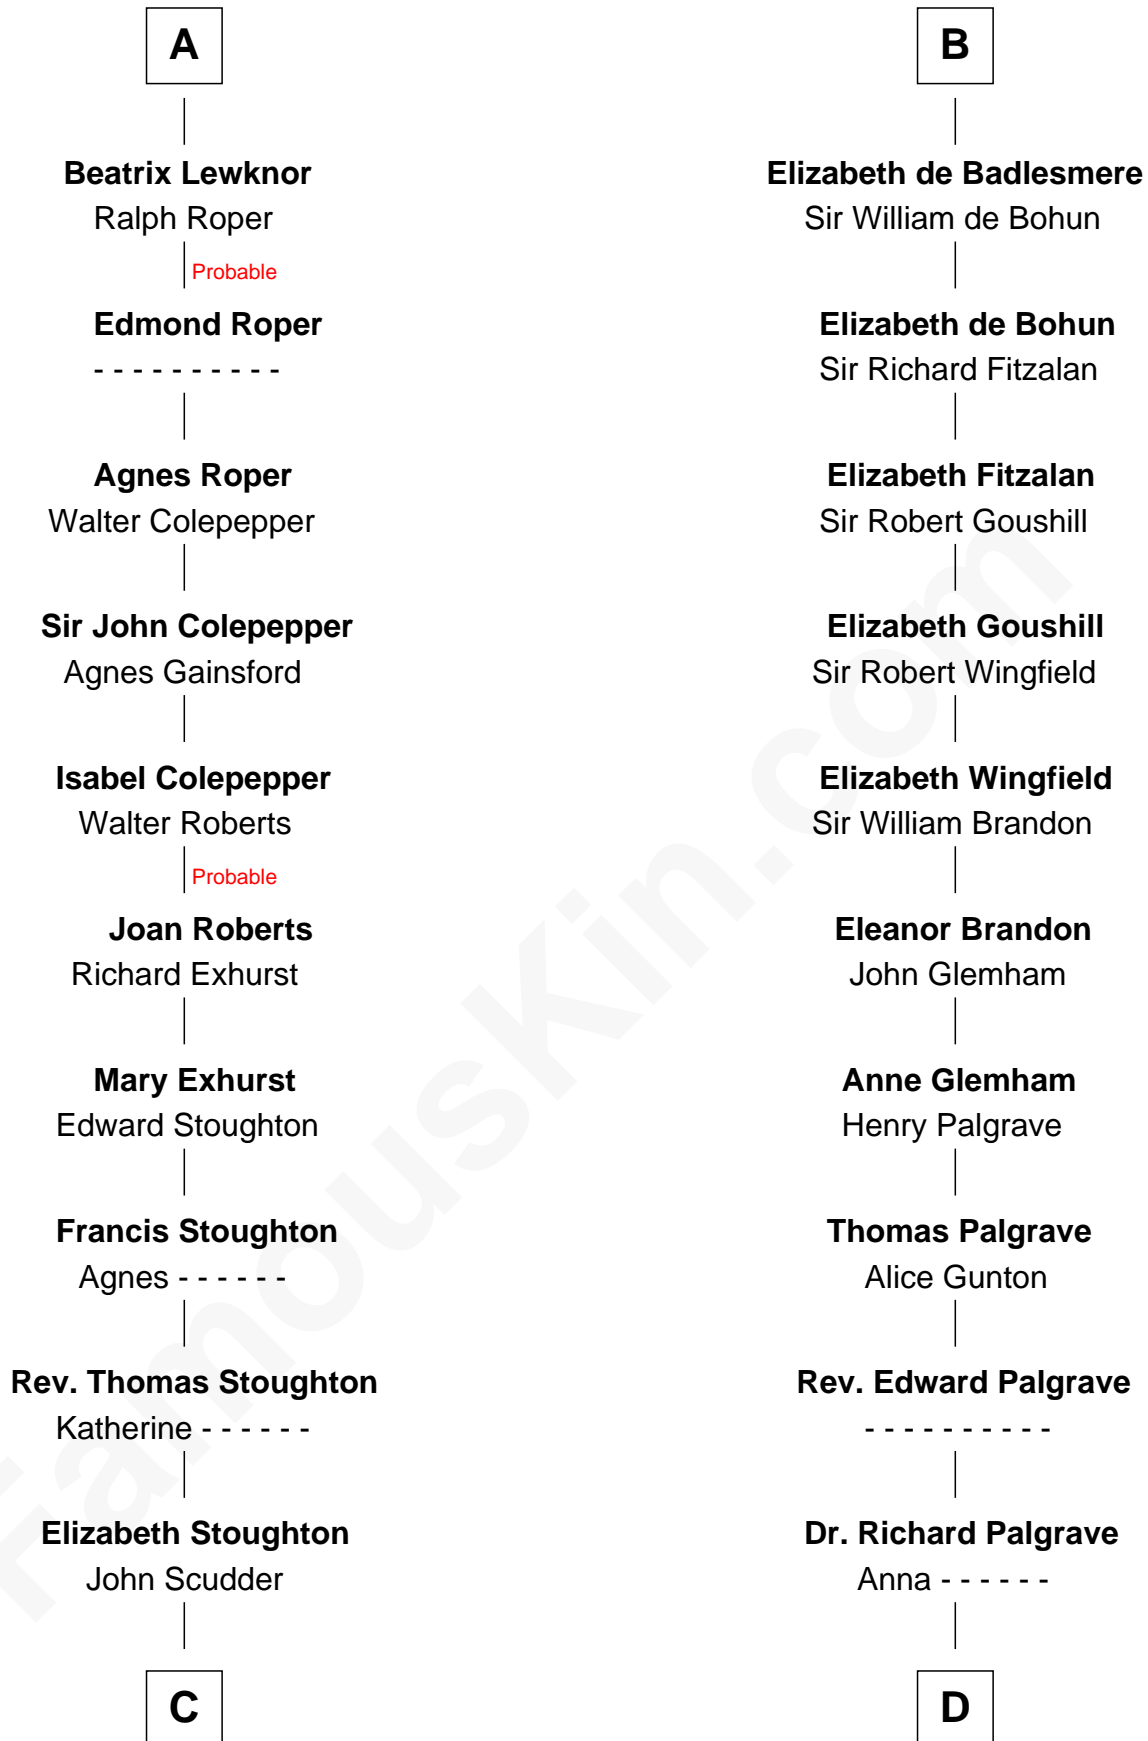

FamousKin.com

Relationship Chart of

Benedict Arnold

Traitor of the American Revolution

20th cousin 1 time removed of

Roger Sherman

Signer of the Declaration of Independence

C

Elizabeth Scudder

Samuel Lothrop

Samuel Lathrop

Hannah Adgate

Elizabeth Lathrop

John Waterman

Hannah Waterman

Benedict Arnold

Benedict Arnold

Traitor of the American Revolution

D

Mary Palgrave

Roger Wellington

Benjamin Wellington

Elizabeth Sweetman

Mehetable Wellington