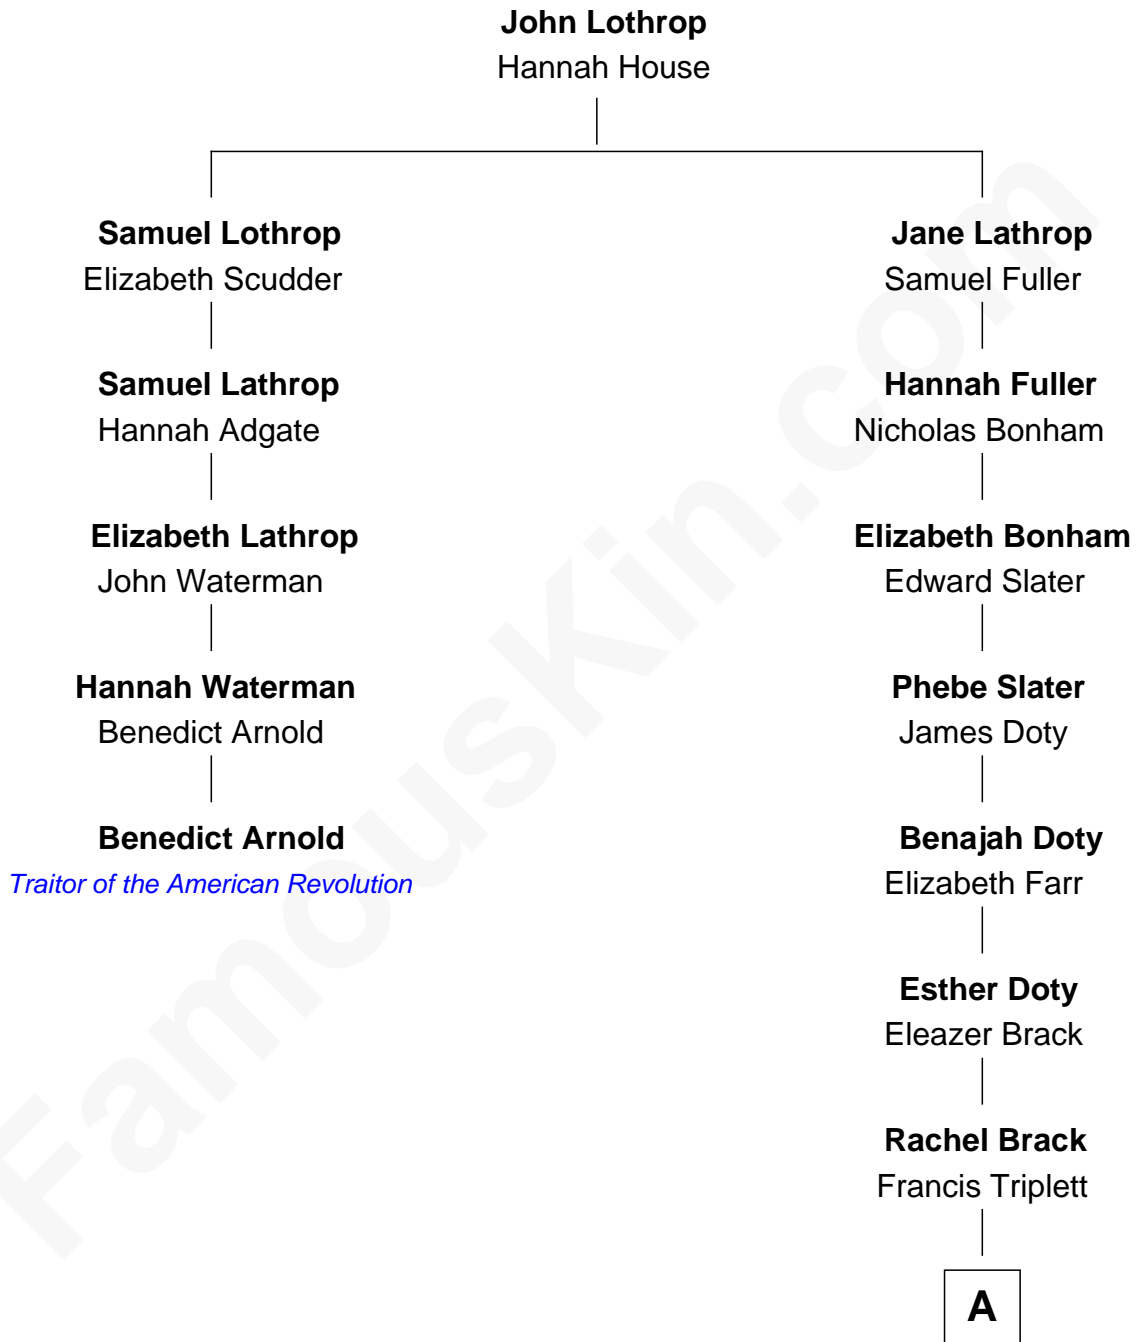

## Relationship Chart of

### Benedict Arnold

*Traitor of the American Revolution*

4th cousin 10 times removed of

**Marjorie Taylor Greene**

*U.S. House of Representatives*

**A**

—  
**Jane Triplett**

Lewis Lee

—  
**Walter Washington Lee**

Sarah Burke

—  
**Lot Warren Lee**

Carrie Farmer

—  
**Sidney Warren Lee**

Maggie R. Stripling

—  
**Carrie Elizabeth Lee**

Eric Ernest Miller