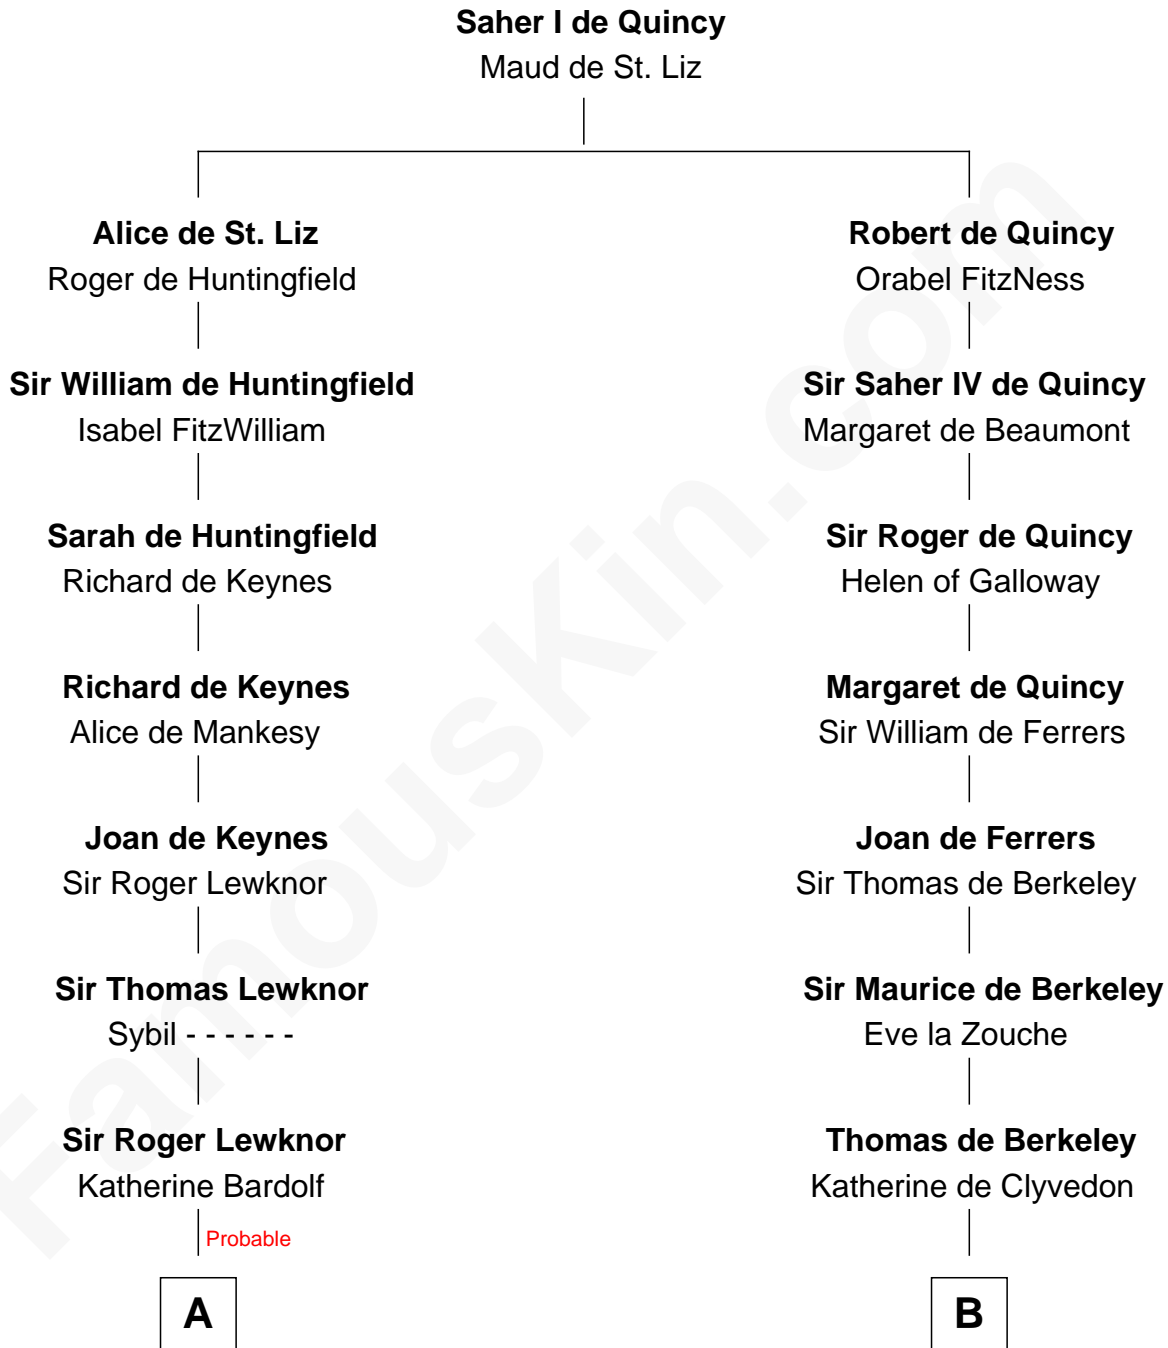

FamousKin.com

Relationship Chart of

Benedict Arnold

Traitor of the American Revolution

20th cousin 1 time removed of

William Woodbridge
2nd Governor of Michigan

C

Elizabeth Scudder

Samuel Lothrop

Samuel Lathrop

Hannah Adgate

Elizabeth Lathrop

John Waterman

Hannah Waterman

Benedict Arnold

Benedict Arnold

Traitor of the American Revolution

D

Rev. Ephraim Woodbridge

Hannah Morgan

Dr. Dudley Woodbridge

Sarah Sheldon

Dudley Woodbridge

Lucy Backus