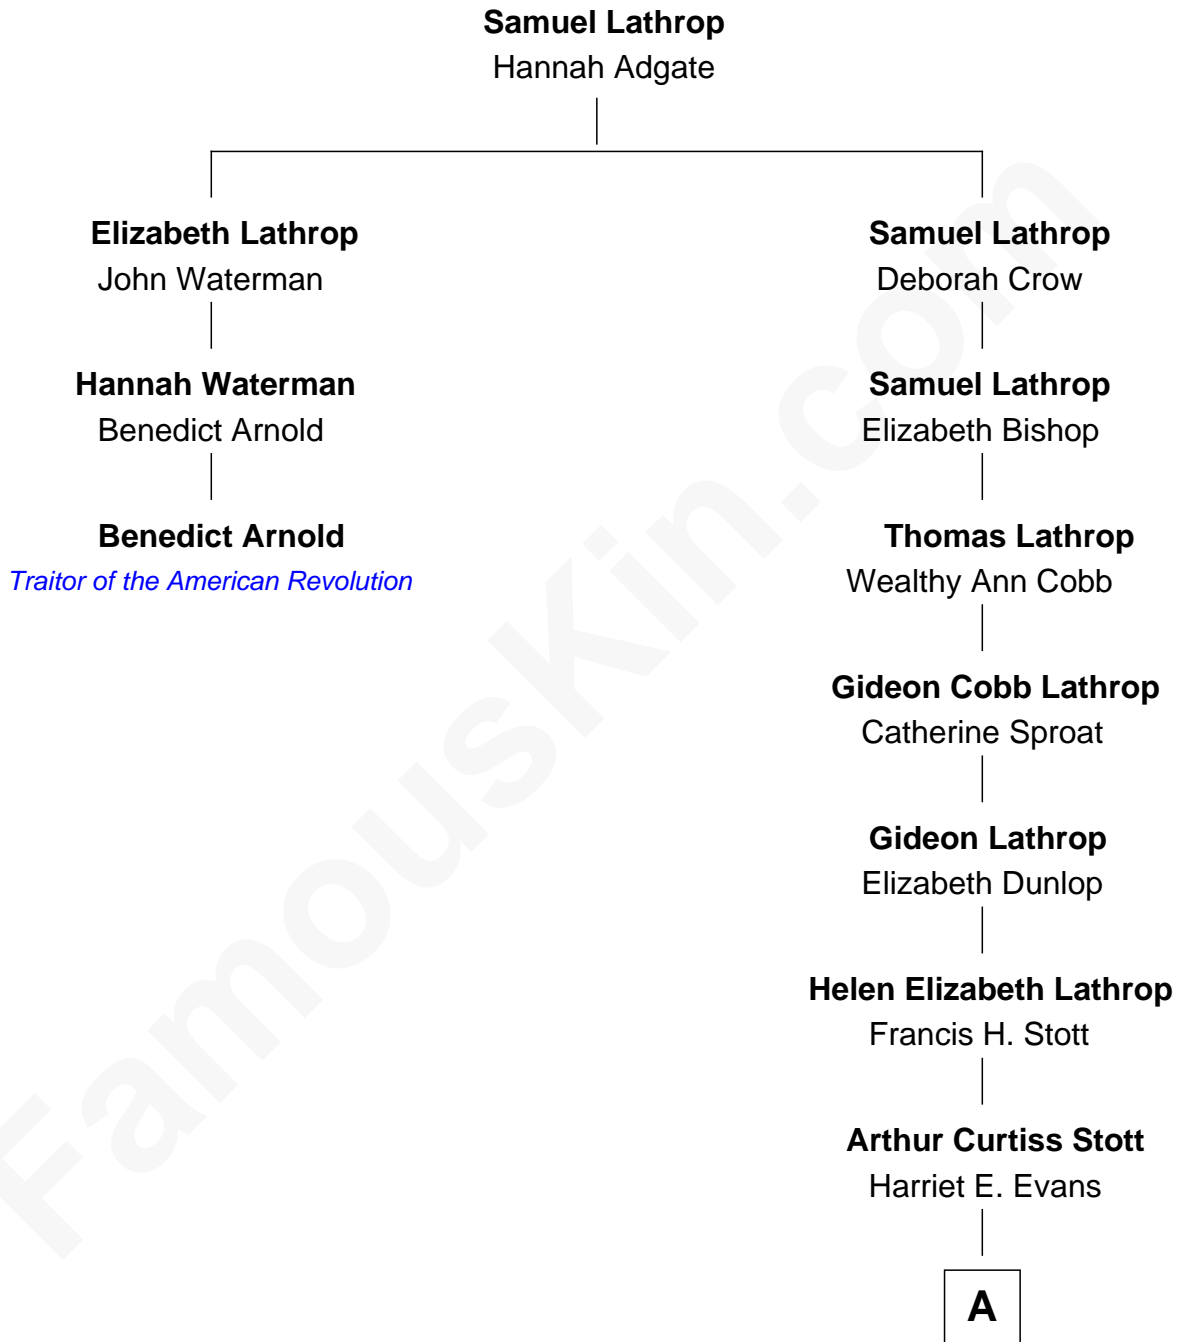

## Relationship Chart of

### Benedict Arnold

*Traitor of the American Revolution*

2nd cousin 6 times removed of

**Ann B. Davis**

*TV Actress*

**A**

—  
**Marguerite Stott**  
Cassius Miles Davis

—  
**Ann B. Davis**  
*TV Actress*