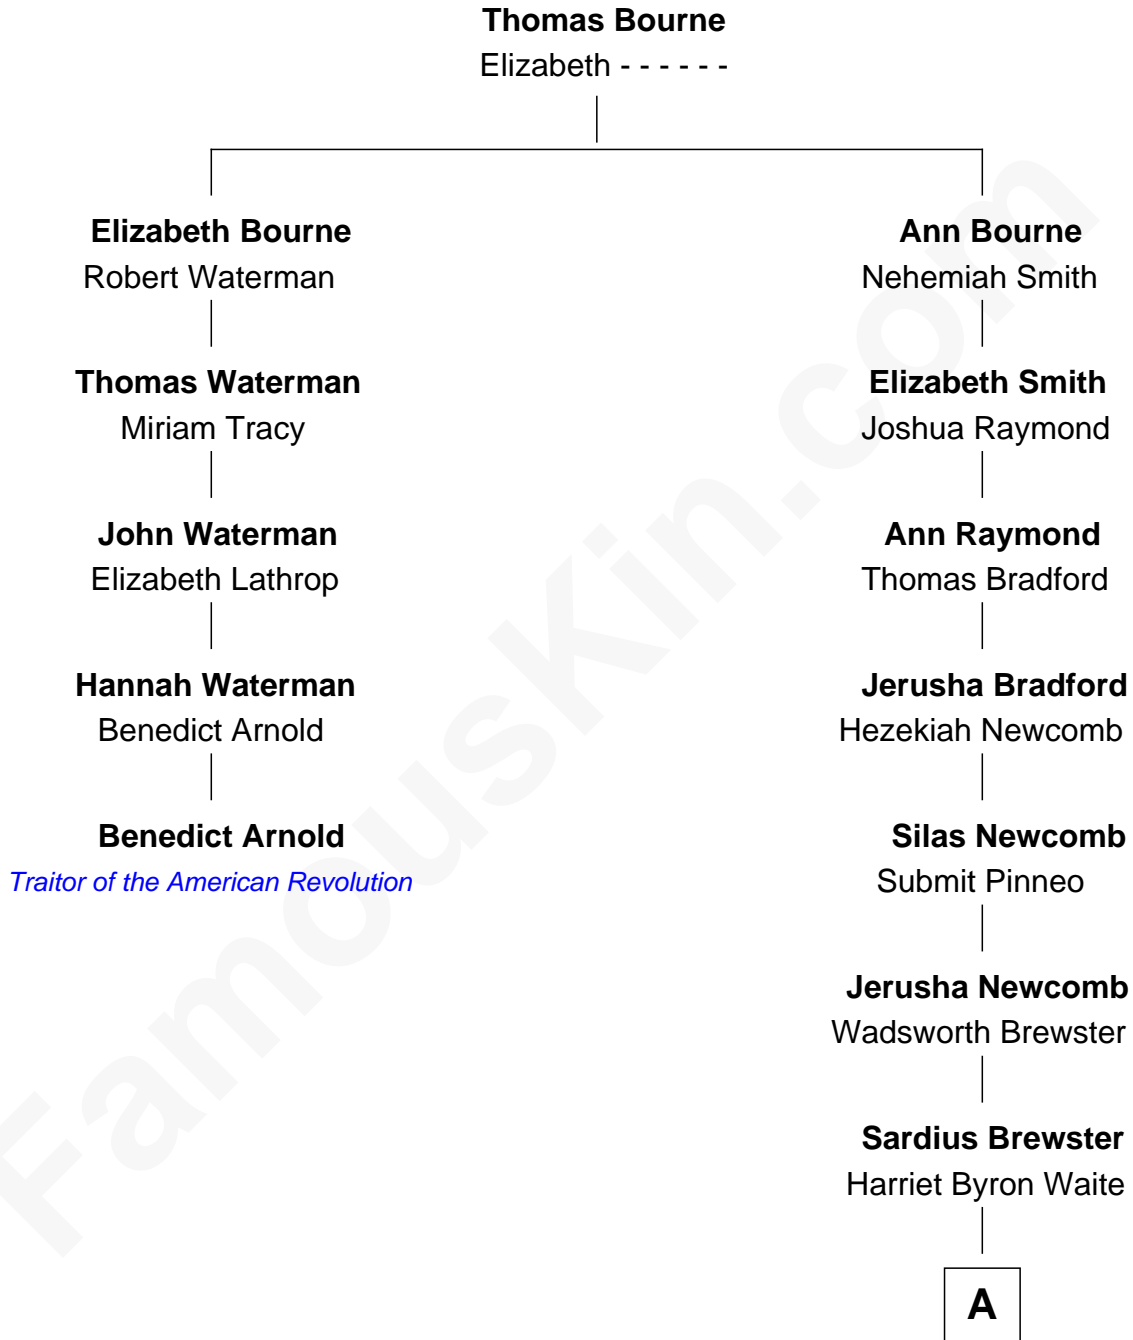

FamousKin.com

Relationship Chart of

Benedict Arnold

Traitor of the American Revolution

4th cousin 7 times removed of

Diane Brewster

TV and Movie Actress

A

|
Waite Wadsworth Brewster

Abbey Turney Seeley

|
Arthur Seeley Brewster

Annie Harriet Byard

|
Reginald Raymond Brewster

Grace Anna Sloane

|
Phillip Sloane Brewster

Geraldine Craddock

|
Diane Brewster

TV and Movie Actress